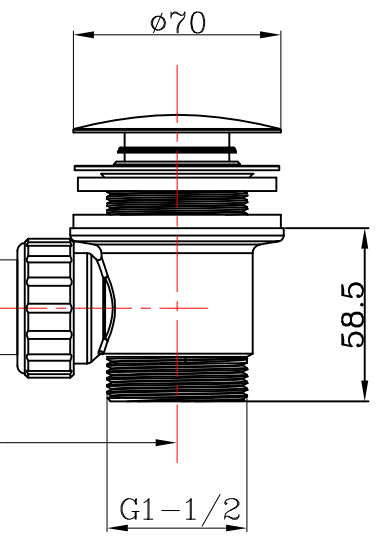

620mm

	LMWE243PP	lves With Freeflow Bath
	Filler	