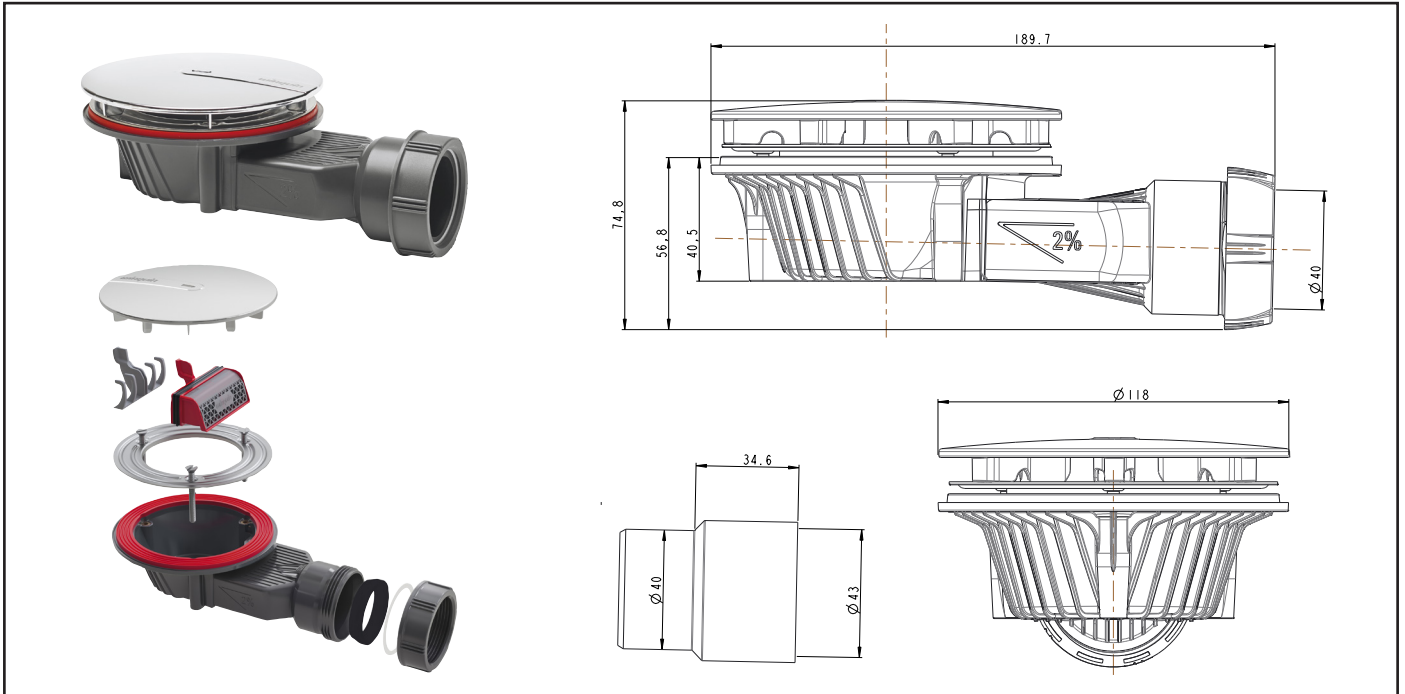

RAK-FEELING

Shower trays | Shower drain membrane water seal

RAK
CERAMICS

Dimensions:

118W X 189.7D X 74.8H

Colour:

Black

Code:

RFXXGW00002

Warranty:

1 Year

Weight:

0.36KG

Dimension: All Dimensions in mm tolerance $\pm 5\%$ for below 200mm and $\pm 3\%$ for above 200mm.

Note: Due to a continuing development programme to improve design and performance the manufacturer reserves all rights to vary specifications without prior information.