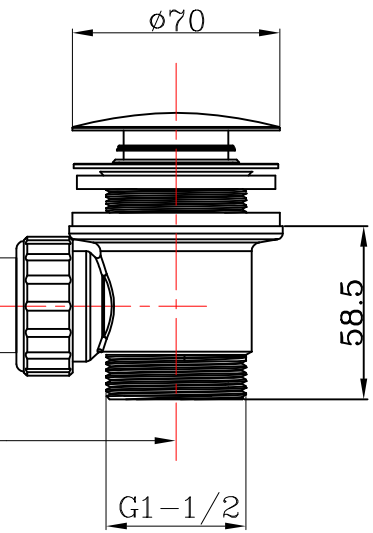

620mm

		Filler lves With Freeflow Bath