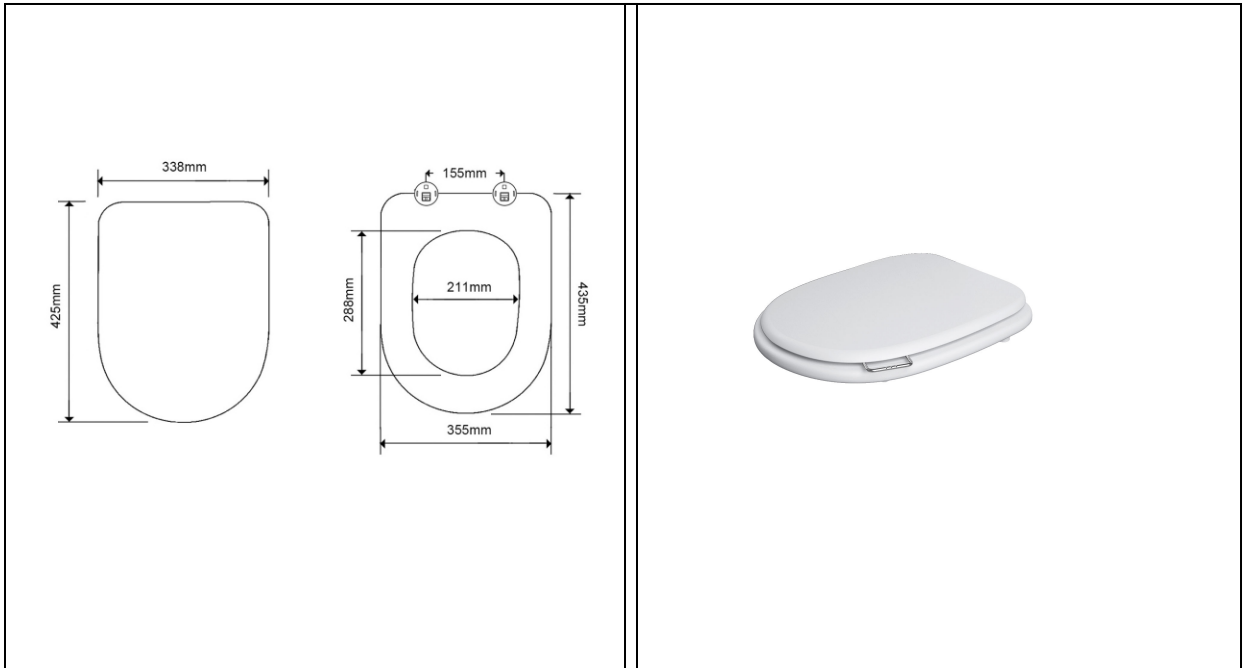

## RAK WASHINGTON SEAT

Washington Soft Close Seat and Cover – Matt White

**RAK**  
CERAMICS

---

**Dimensions:** 425 x 338 mm

---

**Colour:** Matt White

---

**Code:** RAWWTNSEAT500

---

**Warranty:** 2 YEARS

---

**Weight:** 3.20 KG

---

Dimensions: All Dimensions in mm tolerance  $\pm 5\%$  for below 200mm and  $\pm 3\%$  for above 200mm.

Note: Due to a continuing development programme to improve design and performance the manufacturer reserves all rights to vary specifications without prior information.