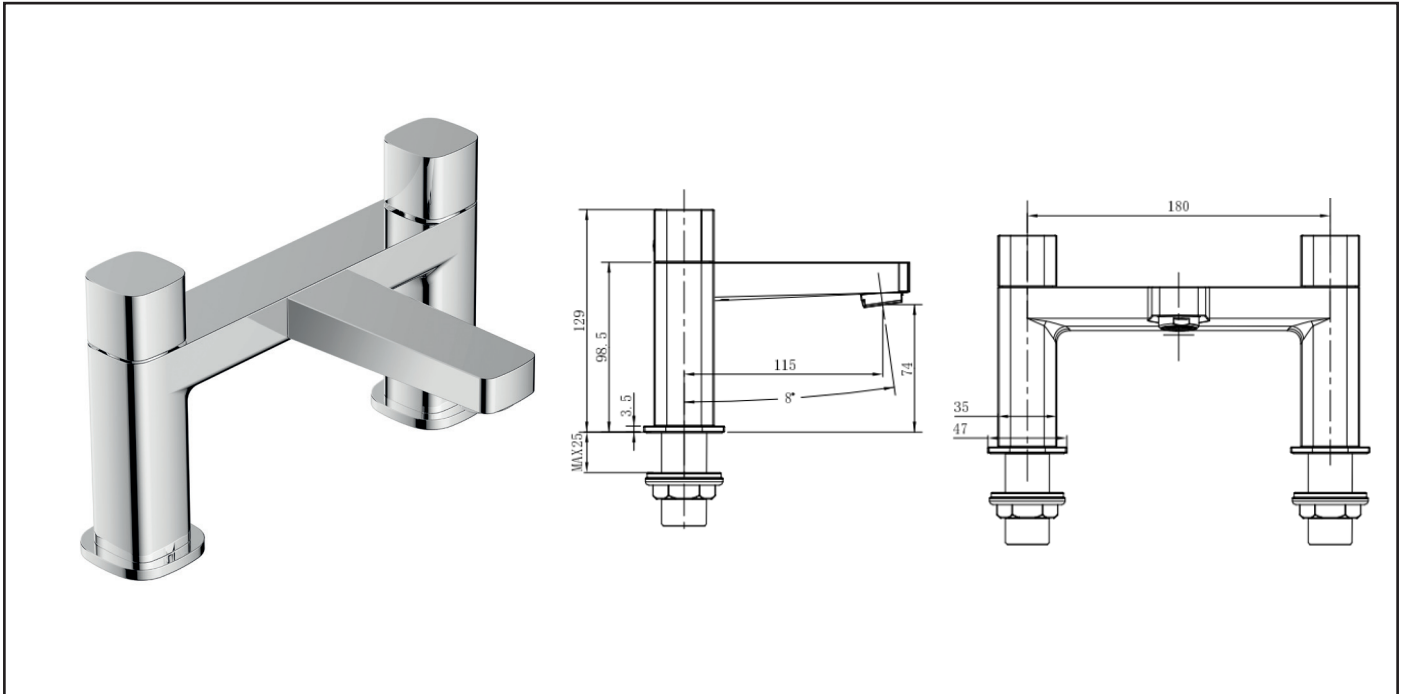

RAK-Petit Square

Bath Filler | Deck-Mounted | 2TH

RAK
CERAMICS

Dimensions: 180w x 115d x 129h

Colour: Chrome (C), Nickel (N), Black (B) and Gold (G)

Code: RAKPES3004X

Warranty: 15 Years

Weight: 2.21 kg

Dimension: All Dimensions in mm tolerance $\pm 5\%$ for below 200mm and $\pm 3\%$ for above 200mm.

Note: Due to a continuing development programme to improve design and performance the manufacturer reserves all rights to vary specifications without prior information.