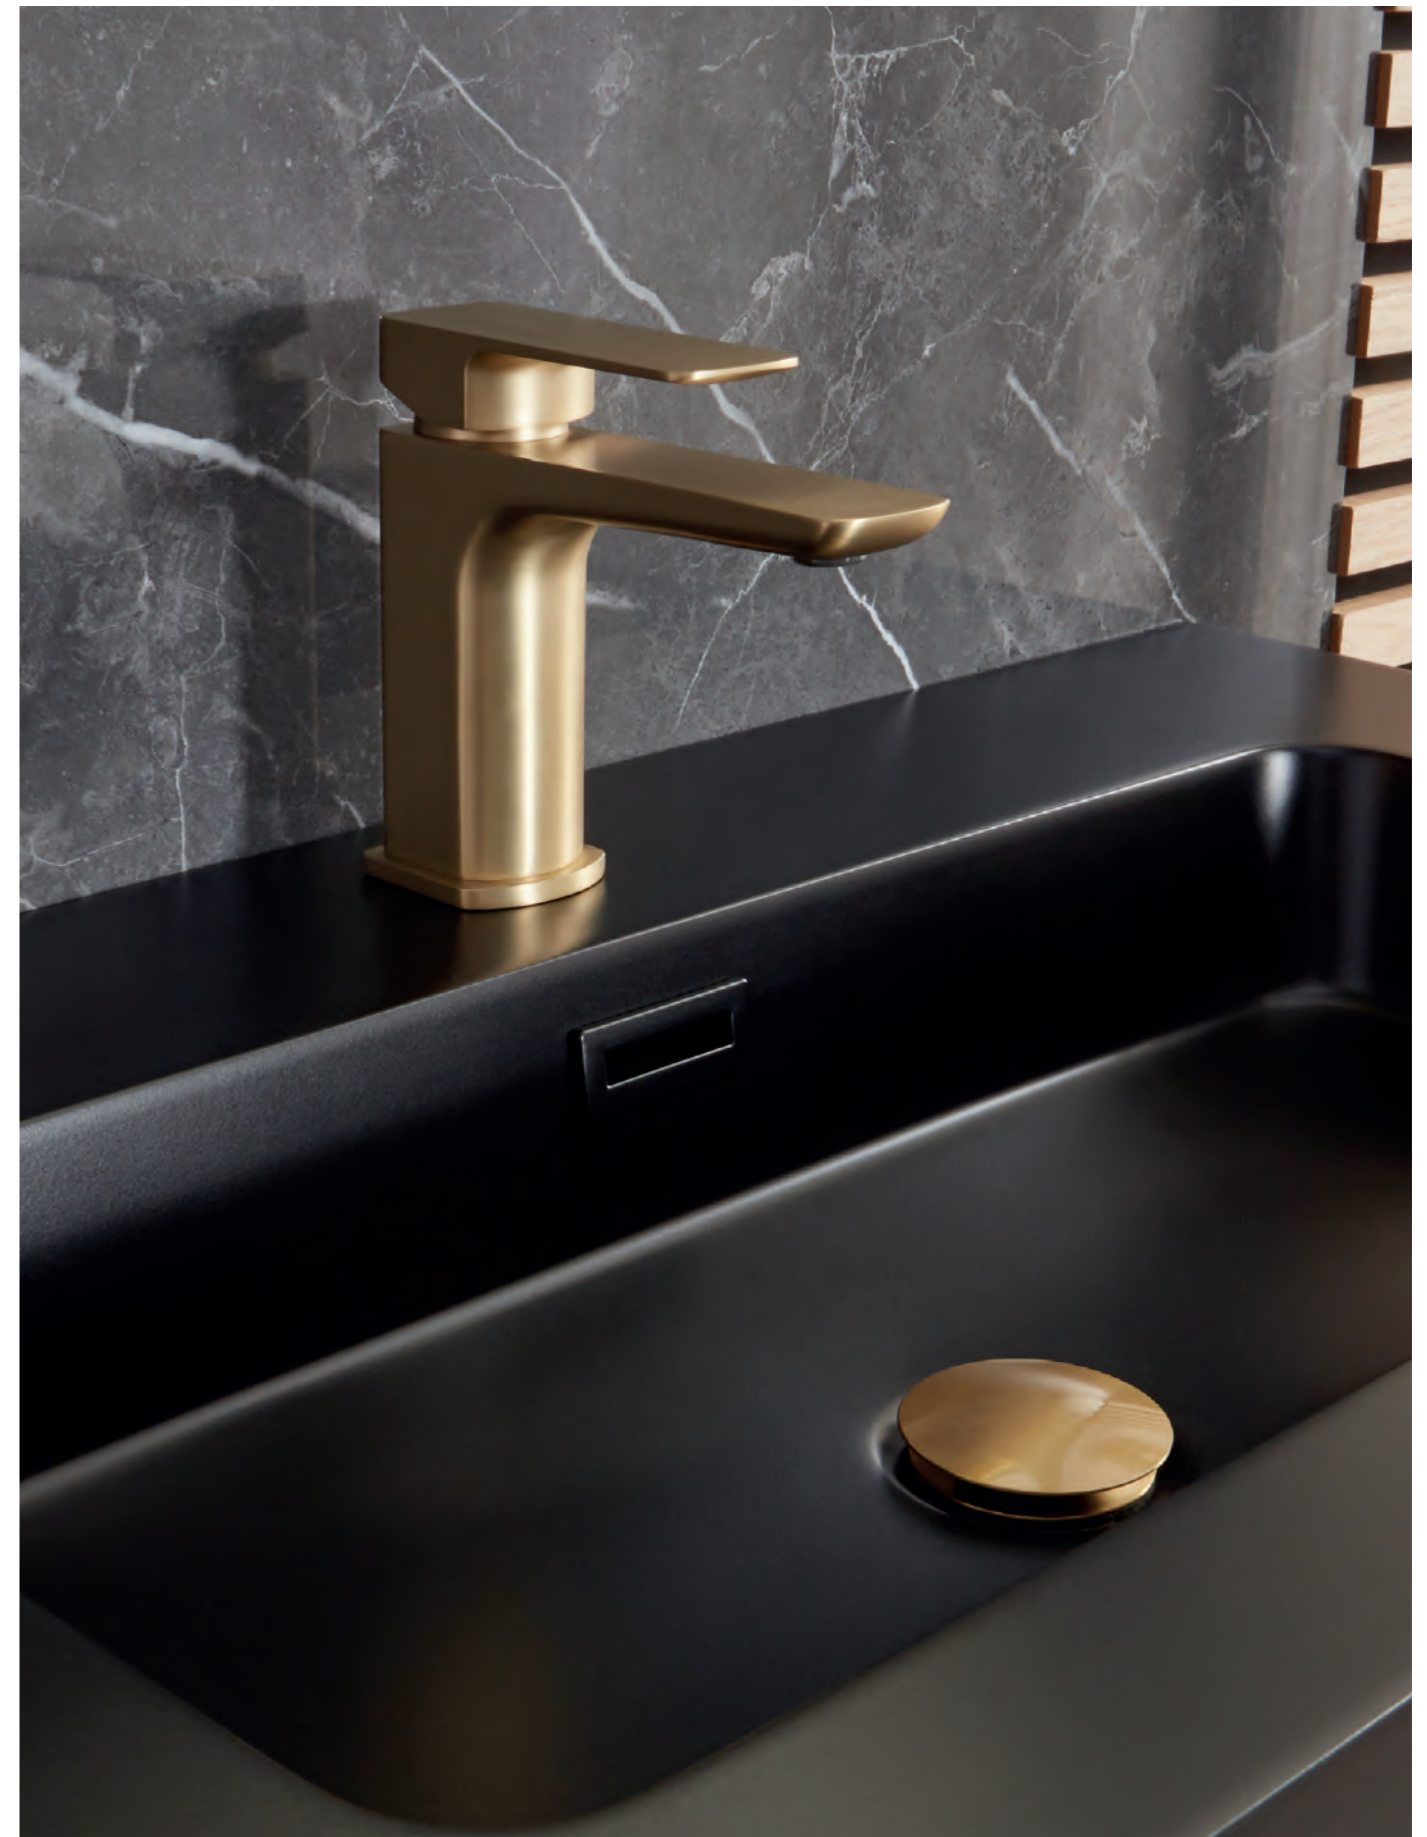

Sabre Brushed Brass

HP1

HP1

HP1

HP1

HP1

HP1

For matching basin overflow pg212