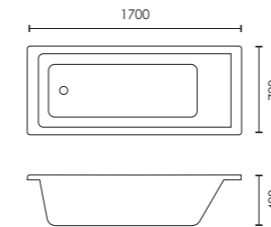

Medici

Available with:

	Capacity	Standard		Tungstenite	
1600 X 700mm	168L	F05261	£359	F09352	£379
1600 x 750mm	173L	F09351	£325	F09353	£410
1650 x750mm	187L	F11341	£365	F11342	£395
1650 x800mm	187L	F11343	£435		
1700 x 700mm	185L	F05237	£349	F09356	£410
1700 x 750mm	201L	F05238	£389	F09355	£420
1700 x 800mm	201L	F11346	£379	F11347	£405
1800 x 700mm	229L	F11344	£365	F11345	£430
1800 x 800mm	229L	F05239	£440	F09354	£439