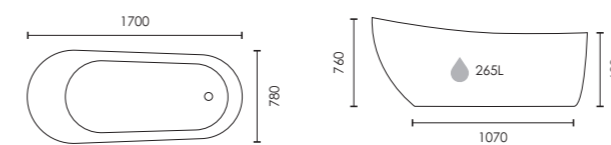

## Ophelia

Twin skinned luxury freestanding bath with ledge

1700 x 780mm

**GLOSS WHITE**  
F10444

£1,275

**MATT BLACK**  
F10443

£1,275

 Colour customisation available