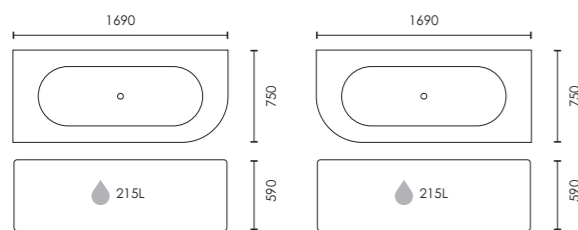

## Nuvion

Acrylic corner bath reinforced with stone resin.  
Waste and overflow to be ordered separately.

L1690 x W750 x H590mm

**F10814** Right Handed

**£1600**

**F10815** Left Handed

**£1600**

LEFT  
HANDED