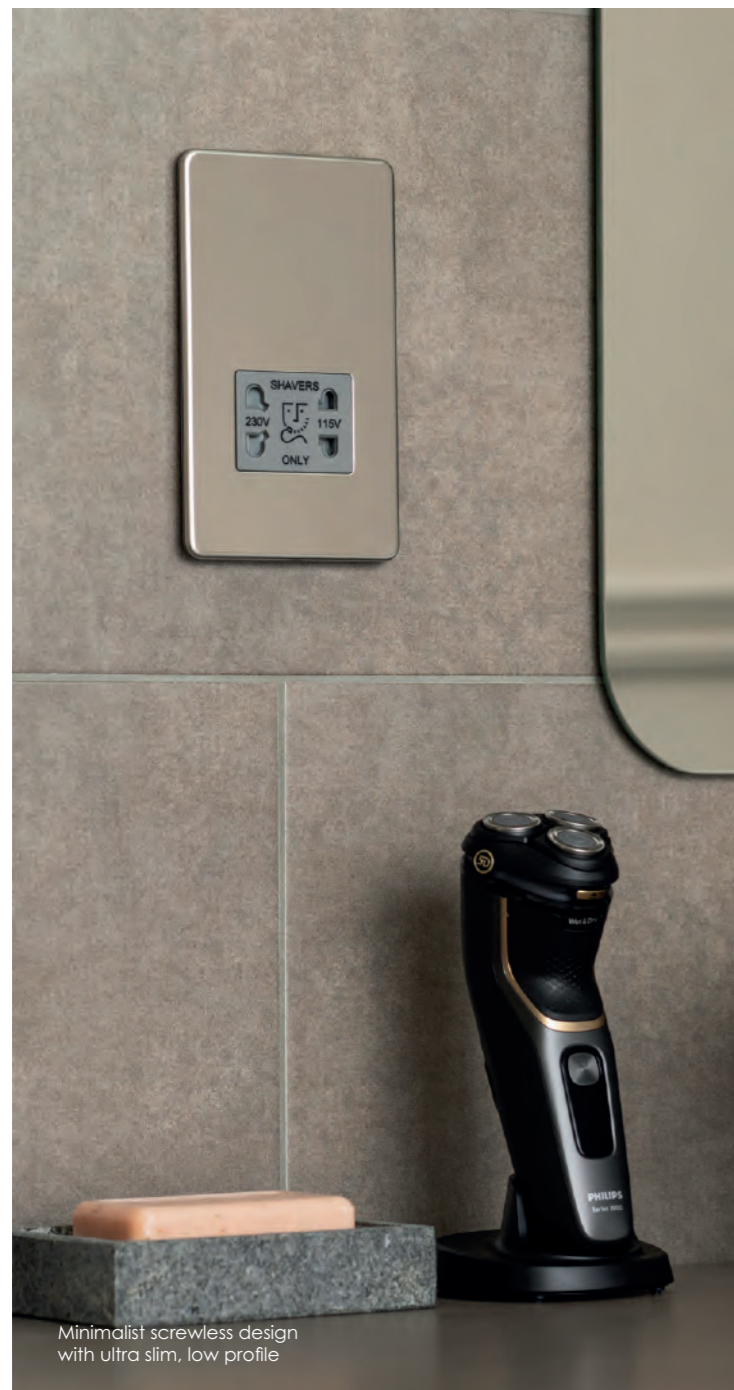

## Shaver Sockets

Shaver sockets offer a simple, practical addition to the bathroom, providing convenient power where it's needed most.

**SHAVER SOCKET**  
**POLISHED CHROME/WHITE INSERT**  
**F00672 £53**  
**BRUSHED BRASS/BLACK INSERT**  
**F09160 £79**