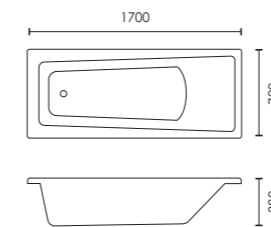

## Atlanta

Available with:       

	Capacity	Standard		Tungstenite	
1400 x 700mm	118L	-		F05228	£555
1500 x 700mm	129L	-		F05226	£555
1600 x 700mm	133L	-		F05224	£555
1700 x 700mm	141L	F05189	£359	F05199	£520
1700 x 750mm	159L	-		F05230	£490
1700 x 700mm 6 Jet Whirlpool Bath		F05168	£1,050		