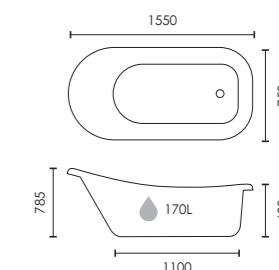

## Camden

Single-ended freestanding slipper bath

1550 x 750mm

**F10426**  
(Bath feet required)

**£749**

Space Saving | <-> |

 Colour customisation available

**i** For Holborn brassware see page 246