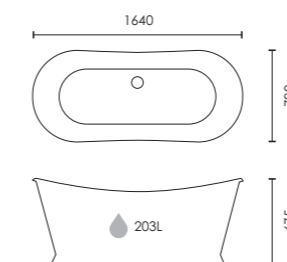

Victoria

Twin skinned double-ended freestanding bath

1640 x 700mm
F09344

£1,649