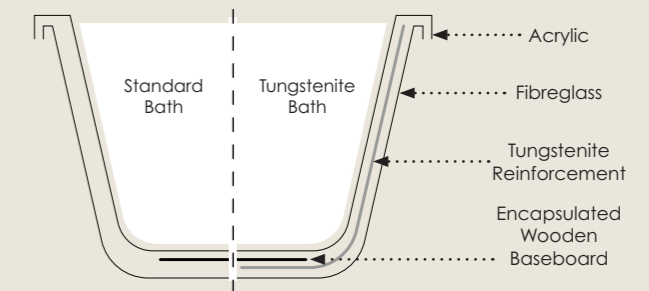

Tungstenite

Tungstenite is a substantially strong, hard wearing coating that is applied to the reverse of the bath, making it as durable as a cast iron bath but with the warmer and easier to maintain finish of acrylic.

BENEFITS - much stronger than acrylic, retains heat for approx 30 minutes longer than acrylic, improved bath stability & rigidity and increased durability resulting in a longer life span.