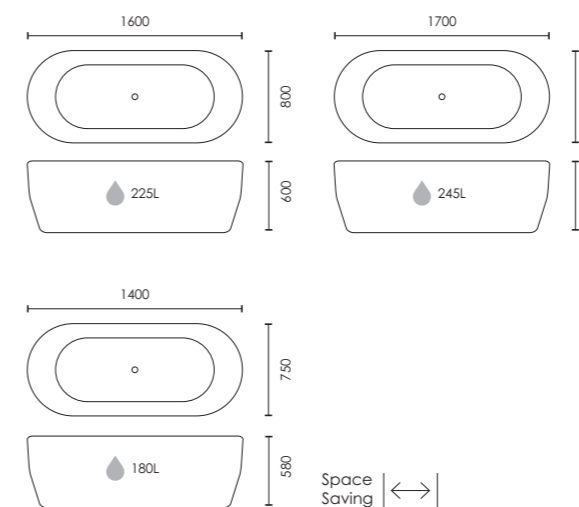

i For waste kits & coordinating covers see p.213

Colour customisation available