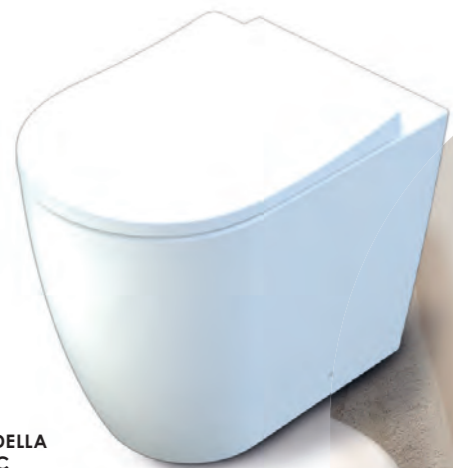

ADELLA WC

Streamlined and understated, with a concealed design that keeps the space feeling composed.
See page 95