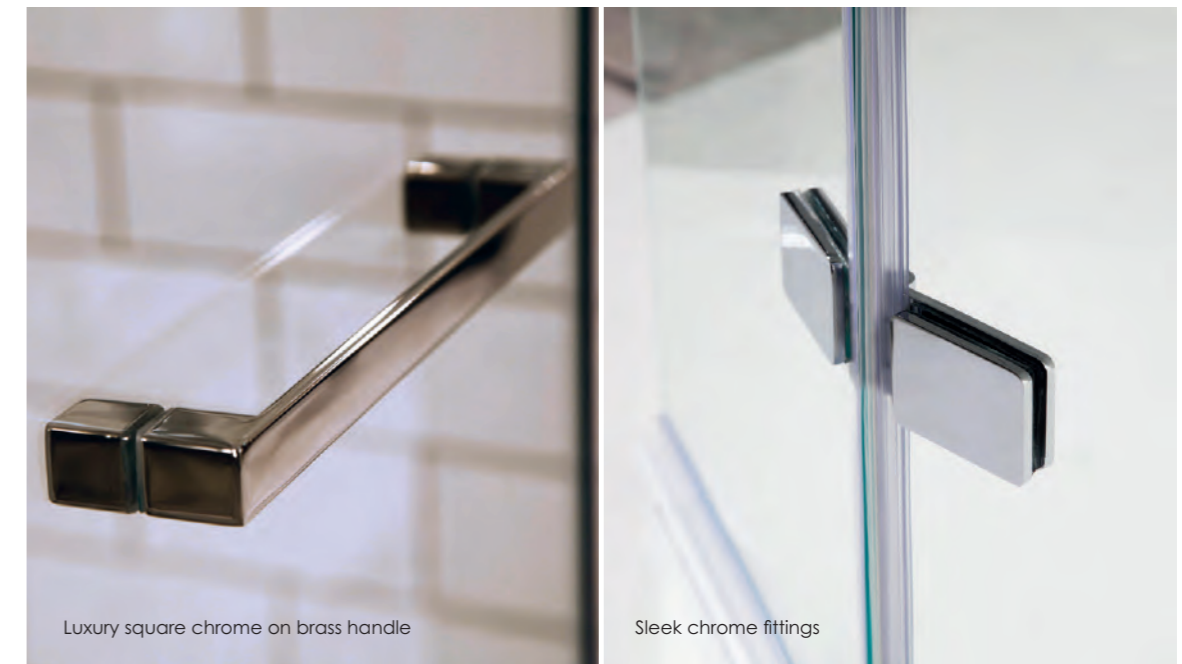

Hinged 2 Fold Walk-In

8mm Glass |<=>| 1950mm Height |<=>|

A folding panel, easy-access design and contemporary look means our Hinged Walk-In keeps shower areas simple and practical. Just as a sophisticated shower should be.

Specifications:

- Reversible Enclosure
- Power Shower Suitable
- Concealed Fittings
- Wetroom Compatible
- Top Cover Caps
- Adjustable Wall Profiles
- Aquashield Coating

Luxury square chrome on brass handle

Sleek chrome fittings

Enclosure
Polished Chrome effect

900mm Hinged walk-in

F01348 £575

1000mm Hinged walk-in

F01349 £610

For shower tray options

See page 344