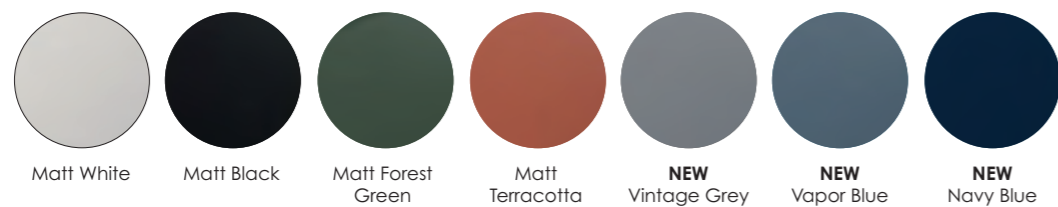

**i** Enzo ceramic basin offset can only be used when using a 600 2 drawer and 400 base combination.

VAPOR BLUE

FOREST GREEN

NAVY BLUE

7 beautiful finishes to choose from

Econic | Countertop Basin

The Econic countertop configuration offers a choice of basin styles, allowing you to personalise the look to suit your space. A wide colour palette, from soft neutrals to richer tones, works with the handleless design to create a versatile backdrop for any brassware finish, with the option of either a wall-mounted or deck-mounted basin mixer.