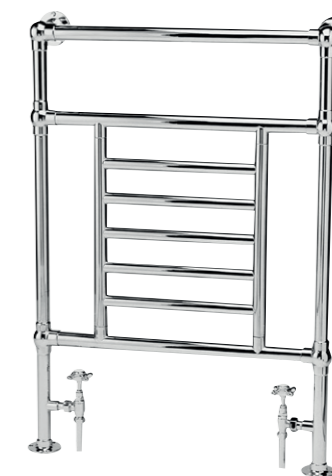

Wentworth

	Size	Colour	BTUs	
● F06514	W659 x H952	Black Nickel	3017	£410

Statton

	Size	Colour	BTUs	
● F03883	W694 x H940	Chrome	1245	£425

Charter

	Size	Colour	BTUs	
● F03886	W673 x H966	Chrome	852	£410

Edwardian