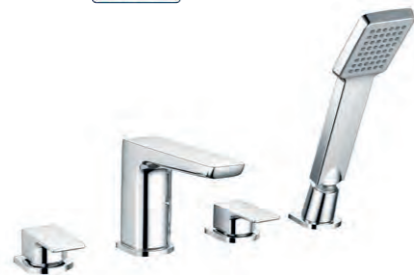

4 TAP HOLE BATH SHOWER MIXER
F06402 - £339

HP1