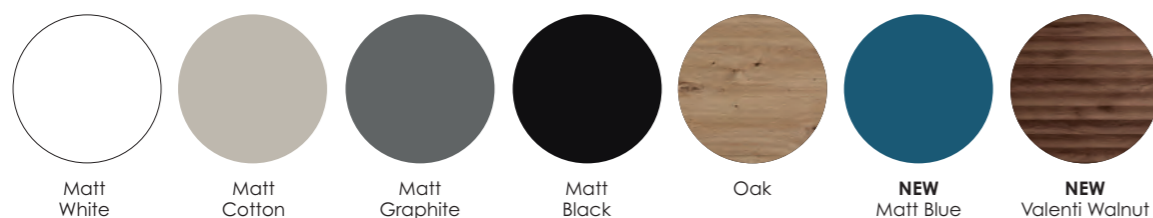

For more countertop basin options see pages 78-83

7 beautiful finishes to choose from