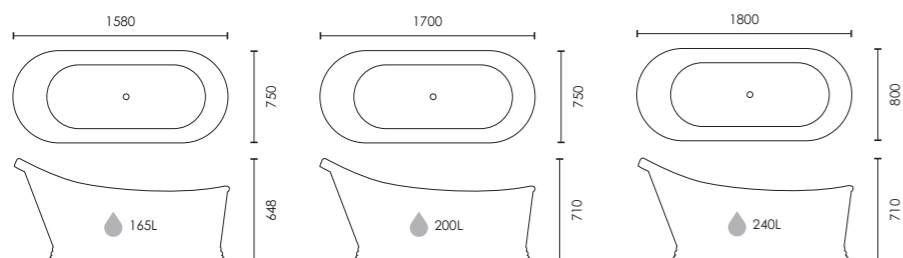

i For waste kits & coordinating covers see p.213

Colour customisation available