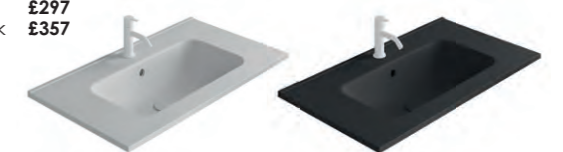

2) Choose your basin:

ENZO GLOSS WHITE CERAMIC BASINS - F04813 600mm £210 - F04814 800mm £220 - F04815 1000mm £265	ENZO MATT BLACK CERAMIC BASINS - F09650 600mm Matt Black £250 - F10619 800mm Matt Black £297 - F10990 1000mm Matt Black £357
ENZO MATT WHITE CERAMIC BASINS - F09649 600mm Matt White £250 - F10985 800mm Matt White £297 - F10986 1000mm Matt White £357