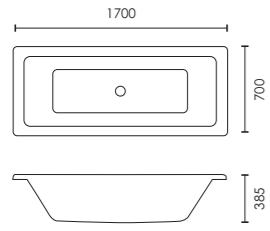

Carrera

Available with:

	Capacity	Standard	Tungstenite
1700 x 700mm	152L	F05286 £385	F05287 £529
1700 x 750mm	159L	F05288 £399	F05289 £555
1700 x 800mm	167L	F05290 £435	F05291 £575
1800 x 800mm	182L	F05292 £449	F05293 £580