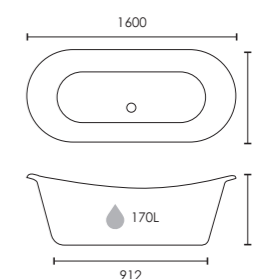

## Blenheim

Double-ended freestanding bath

1600 x 720mm

**F10425**  
(Bath feet required)

**£789**

Space Saving | <-> |

 Colour customisation available

**i** For bath feet see page 263