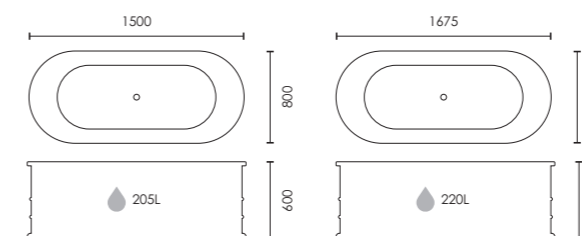

**F10822** L1500 x W800 x H600mm **£1600**  
**F10823** L1675 x W800 x H600mm **£1600**

**i** For waste kits & coordinating covers see p.213

 Colour customisation available