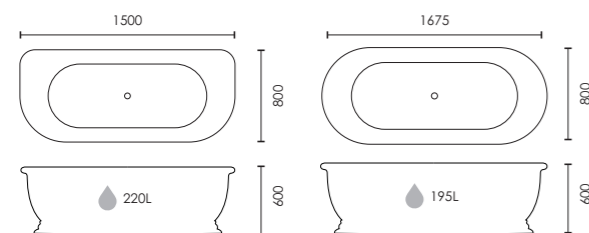

- F10820** L1640 x W760 x H590mm **£1600**
- F10821** L1675 x W800 x H600mm **£1600**

**i** For waste kits & coordinating covers see p.213

 Colour customisation available