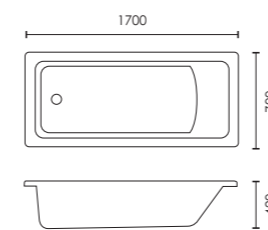

Chic²

	Capacity	Standard	Tungstenite
1700 x 700mm	188L	F05270 £399	F05271 £549
1700 x 750mm	225L	F05272 £435	F05273 £465
1800 x 800mm	258L	F05274 £439	F05275 £575