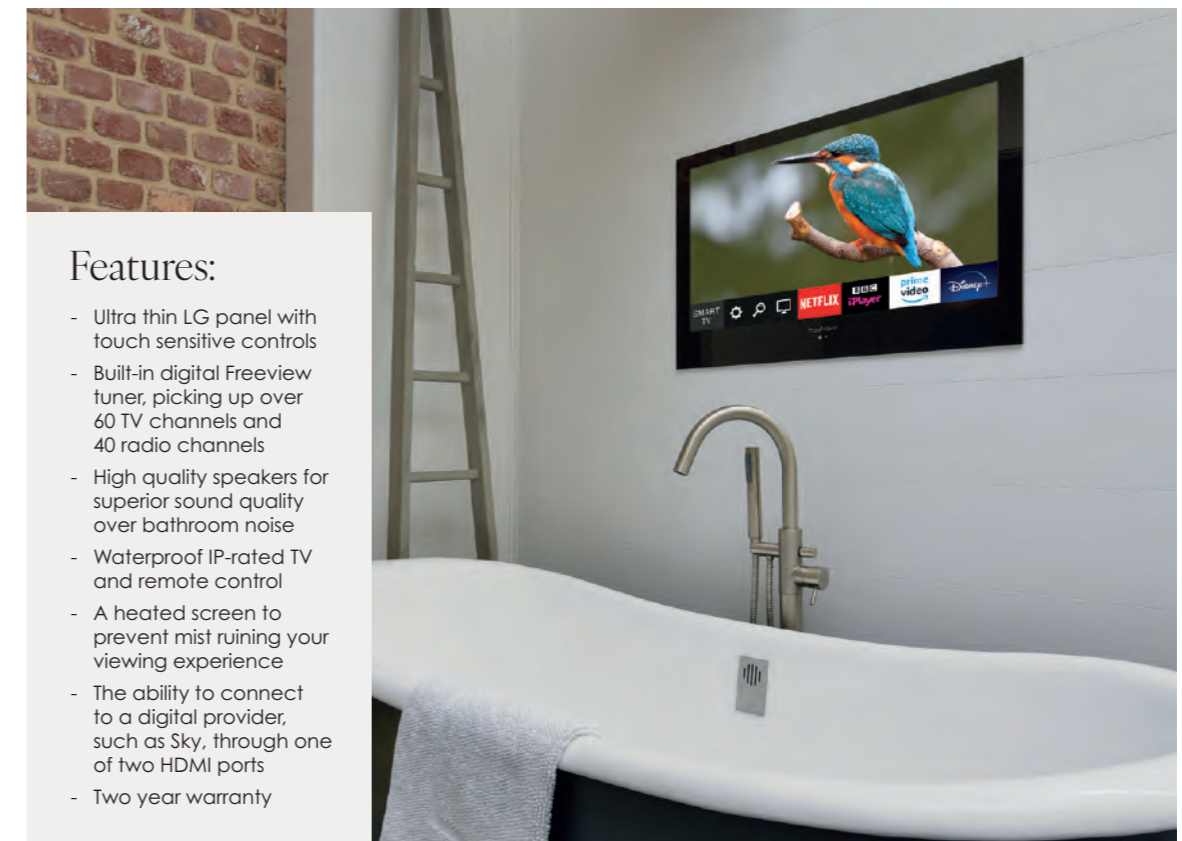

### Features:

- Ultra thin LG panel with touch sensitive controls
- Built-in digital Freeview tuner, picking up over 60 TV channels and 40 radio channels
- High quality speakers for superior sound quality over bathroom noise
- Waterproof IP-rated TV and remote control
- A heated screen to prevent mist ruining your viewing experience
- The ability to connect to a digital provider, such as Sky, through one of two HDMI ports
- Two year warranty