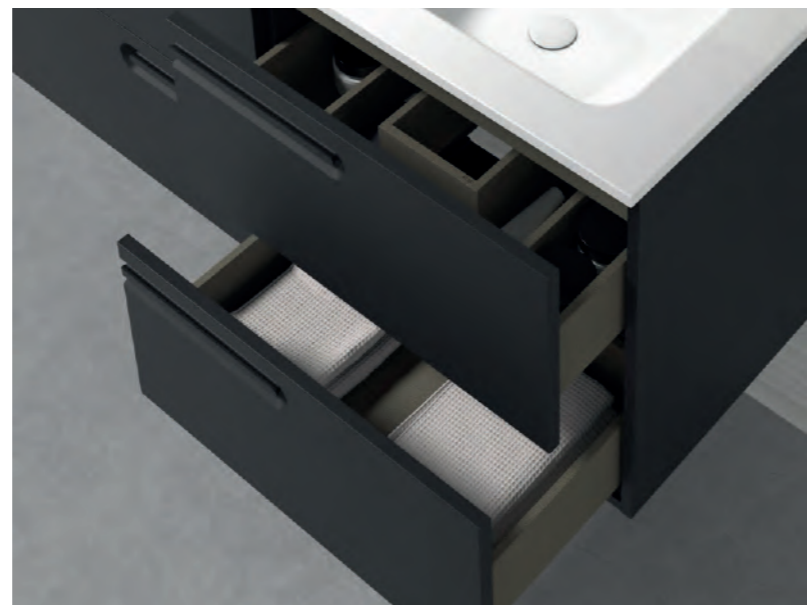

Econic

Bring a Mediterranean feel to the bathroom with cool blues, warm terracotta tones and softer neutrals that feel calm and cohesive. The softly rounded integrated handle blends seamlessly into the vanity, creating a smooth, uninterrupted look that feels relaxed and considered.

Range features:

- 18mm Drawer fronts
- Full extraction drawers
- Hettich drawer runners
- Soft close hinges
- Integrated handle
- Lacquered finish

1) Choose your unit:

- F09616 Matt White £725
- F09617 Matt Black £725
- F09618 Matt Forest Green £925
- F09619 Matt Terracotta £925
- F10934 Vintage Grey NEW £925
- F10933 Vapor Blue NEW £925
- F10932 Navy Blue NEW £725

- F09620 Matt White £725
- F09621 Matt Black £725
- F09622 Matt Forest Green £925
- F09623 Matt Terracotta £925
- F10930 Vintage Grey NEW £925
- F10929 Vapor Blue NEW £925
- F10928 Navy Blue NEW £725

- F10936 Matt White £833
- F10937 Matt Black £833
- F10940 Matt Forest Green £958
- F10942 Matt Terracotta £958
- F10941 Vintage Grey NEW £958
- F10939 Vapor Blue NEW £958
- F10938 Navy Blue NEW £833

350MM COLUMN UNITS
L/H
W350 X H1620 X D245

- F10952 Matt White £582
- F10953 Matt Black £582
- F10956 Matt Forest Green £699
- F10958 Matt Terracotta £699
- F10957 Vintage Grey NEW £699
- F10955 Vapor Blue NEW £699
- F10954 Navy Blue NEW £699

350MM COLUMN UNITS
R/H
W350 X H1620 X D245

- F10944 Matt White £582
- F10945 Matt Black £582
- F10948 Matt Forest Green £699
- F10950 Matt Terracotta £699
- F10949 Vintage Grey NEW £699
- F10947 Vapor Blue NEW £699
- F10946 Navy Blue NEW £699

2) Choose your basin:

1. ENZO CERAMIC GLOSS WHITE BASIN
2. F04813 600mm £210
   - F04814 800mm £220
   - F04815 1000mm £265

1. ENZO CERAMIC BASINS MATT
2. F09649 600mm Matt White £250
   - F09650 600mm Matt Black £250
   - F10619 800mm Matt Black £297
   - F10985 800mm Matt White £297