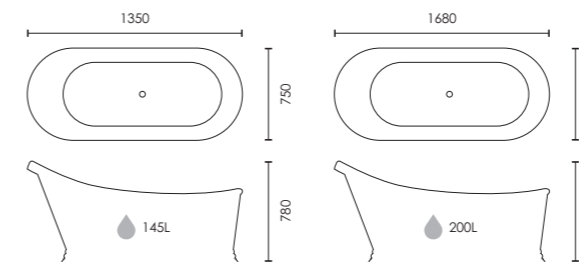

i For waste kits & coordinating covers see p.213

Colour customisation available