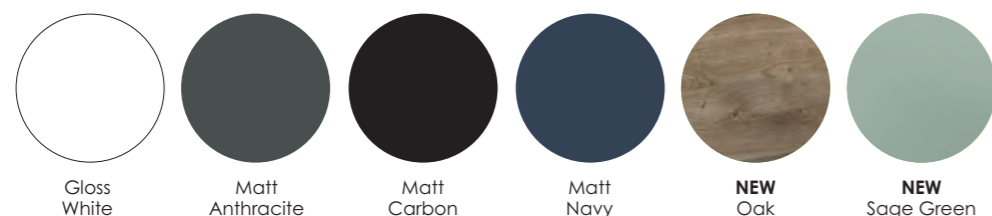

HANDLE UPGRADE

320mm Slimline Designer handle x1

£30

- F07694 Chrome
- F07693 Brass
- F07695 Black
- F07696 White

For matching bath panels

See page 287

6 beautiful finishes to choose from