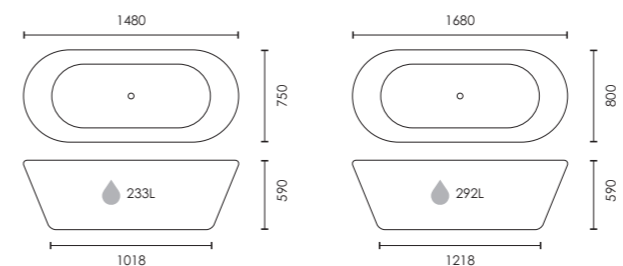

Summit

Twin-skinned luxury freestanding double-ended bath

1480 x 750mm **F05283** **£1,875**   1680 x 800mm **F05248** **£1,999**

Space Saving | ↔ |

Colour customisation available