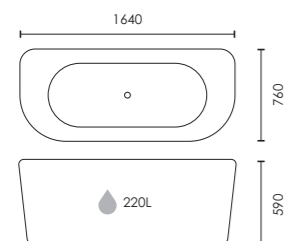

Osyn

Acrylic freestanding back to wall bath reinforced with stone resin. Features a tap ledge for the option of wall or deck mounted bath mixers.

Waste and overflow to be ordered separately.

F10813 L1640 x W760 x H590mm **£1600**

i For waste kits & coordinating covers see p.213

Colour customisation available

Mosoa

Acrylic freestanding bath reinforced with stone resin. Featuring a clever tap ledge, giving you the flexibility to choose either freestanding or deck-mounted bath mixers.

Waste and overflow to be ordered separately.

F10822 L1500 x W800 x H600mm **£1600**
F10823 L1675 x W800 x H600mm **£1600**