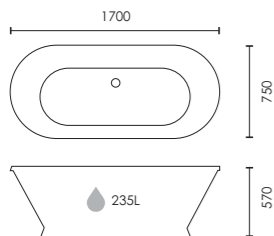

Napoli

Twin skinned double-ended freestanding bath with ledge

1700 x 750mm
F09346

£1,699

Colour customisation available