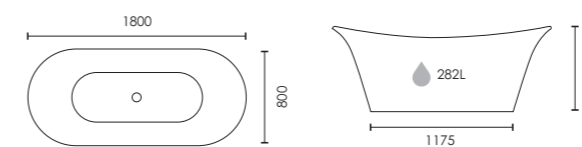

## Bow

Twin-skinned luxury freestanding double-ended traditional bath with integrated white waste

1800 x 800mm

WHITE  
F05963

£1,999

GRAPHITE  
F05964

£2,249

 Colour customisation available