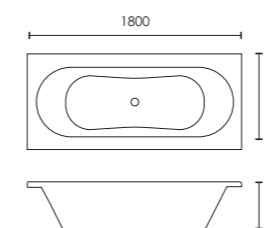

## Duo

Available with:

	Capacity	Standard	Tungstenite
1700 x 700mm	152L	F05257 £399	F05258 £559
1800 x 800mm	195L	F05260 £499	-