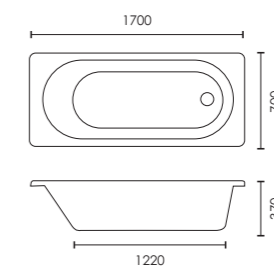

Duo

	Capacity	Standard	Tungstenite
1700 x 700mm	162L	F09357 £299	F09358 £380

Bath Screens see pages 288-291