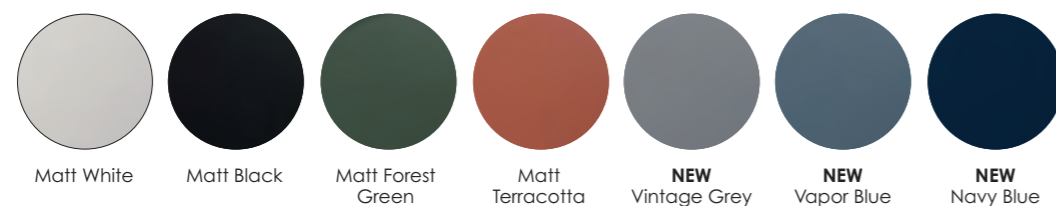

3) Choose your basin:

450 X 300MM COUNTERTOP BASINS SOLID SURFACE
○ F10909 Matt White Mineral £448

Ø 360MM ROUND SUN COUNTERTOP BASINS CERAMIC

- F10924 Cotton £447
- F10917 Matt Black £406
- F10876 Sand Matt £369

455 X 330MM BLOCK COUNTERTOP BASINS CERAMIC

- F10925 Cotton £406
- F10918 Matt Black £369
- F10877 Sand Matt £336

Ø 350MM ROUND NYSA COUNTERTOP BASIN

- F10868 Gloss White £240