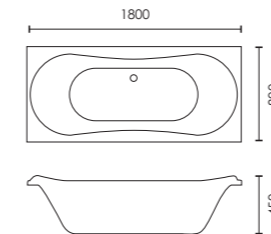

Comet

Available with:

	Capacity	Standard
1800 x 800mm	203L	F05194 £545
1800 x 800mm Jet Whirlpool Bath	203L	F05169 £1,599