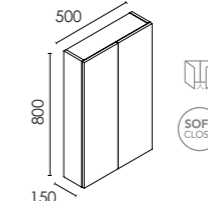

500MM DAI 2 DOOR WALL UNIT
W500 x H800 x D150

- F10900 Gloss White £422
- F11068 Matt Sand £422
- F10902 Nordic Oak £422
- F10901 Samara Ash £422