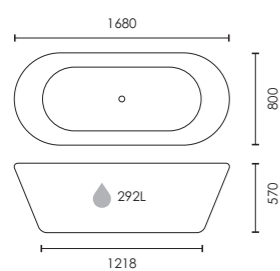

Graphite Summit

Twin-skinned luxury freestanding double-ended bath with matt black finish

1680 x 800mm
F05249

£2,299