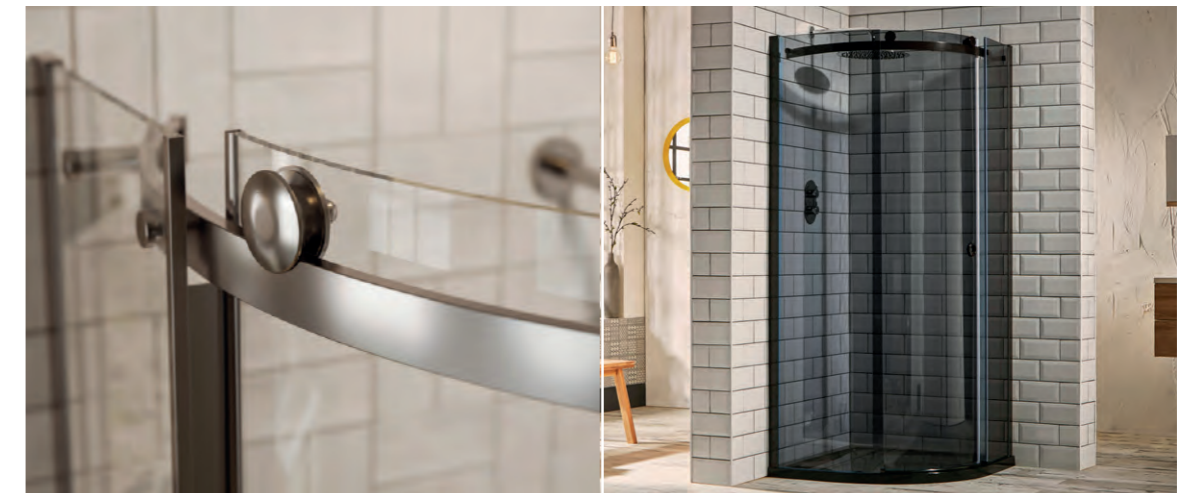

Sphere 1 Door Quad

8mm Glass |<=>| 1950mm Height |↑|

Love ingenious design twists? Then you'll love the Sphere. From its contemporary handle to its gliding door, it's filled with cutting-edge features that give you a stylish, family friendly shower.

Specifications:

- Magnetic Closing
- Concealed Fittings
- Wetroom Compatible
- Top Cover Caps
- Adjustable Wall Profiles
- Aquashield Coating

	Enclosure Polished Chrome effect		Enclosure Brushed Brass			
800 x 800mm Quadrant	F01561	£689	F10027	£829		
900 x 900mm Quadrant	F01562	£699	F01562	£699		
1000 x 1000mm Quadrant	F01560	£709	F01560	£709		
1000 x 800mm Offset Quadrant	LH F01570	RH F01571	£729	LH F10022	RH F10021	£769
1200 x 800mm Offset Quadrant	LH F01572	RH F01573	£779	LH F10024	RH F10023	£829
1200 x 900mm Offset Quadrant	LH F01578	RH F01579	£829	LH F10026	RH F10025	£869
	Enclosure Matt Black		Enclosure Matt Black Smoked Glass		Designer 45mm Tray	
800 x 800mm Quadrant	F09986	£819	F01568	£895	F10183	£235
900 x 900mm Quadrant	F06362	£829	F01569	£945	F10182	£275
1000 x 1000mm Quadrant	F09987	£839	F01567	£995	F10184	£320
1000 x 800mm Offset Quadrant	LH F09989	RH F09988	£859	LH F01574	RH F01575	£985
1200 x 800mm Offset Quadrant	LH F09991	RH F09990	£869	LH F01576	RH F01577	£999
1200 x 900mm Offset Quadrant	LH F06365	RH F06366	£879	LH F01580	RH F01581	£1,049
	LH F10219	RH F10218	£310	LH F10203	RH F10202	£339
	LH F10201	RH F10200	£349