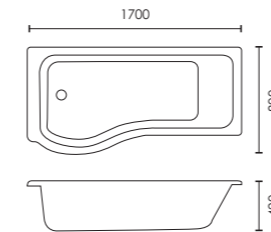

Compact 'P'

Available with:

Right hand bath shown

	Capacity	Standard	Tungstenite
1700 x 800mm LH	175L	F07424 / F07420 £450	F07425 / F07420 £609
1700 x 800mm RH	175L	F07428 / F07420 £450	F07429 / F07420 £609
Acrylic bath end panel (Bath price includes bath and front panel)	-	F07421 £85	

Compact 'P' Screen

F09504 Chrome	£179
F10331 Matt Black	£179
F10762 Brushed Brass	£179