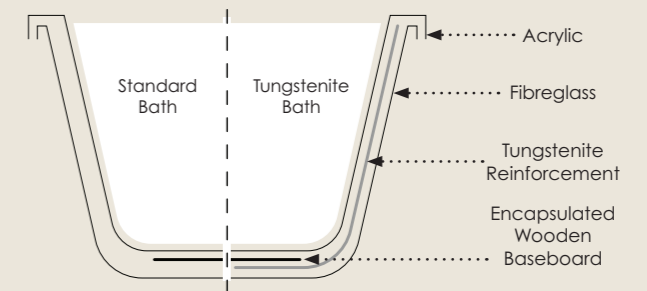

Tungstenite

Tungstenite is a substantially strong, hard wearing coating that is applied to the reverse of the bath, making it as durable as a cast iron bath but with the warmer and easier to maintain finish of acrylic.

BENEFITS - much stronger than acrylic, retains heat for approx 30 minutes longer than acrylic, improved bath stability & rigidity and increased durability resulting in a longer life span.