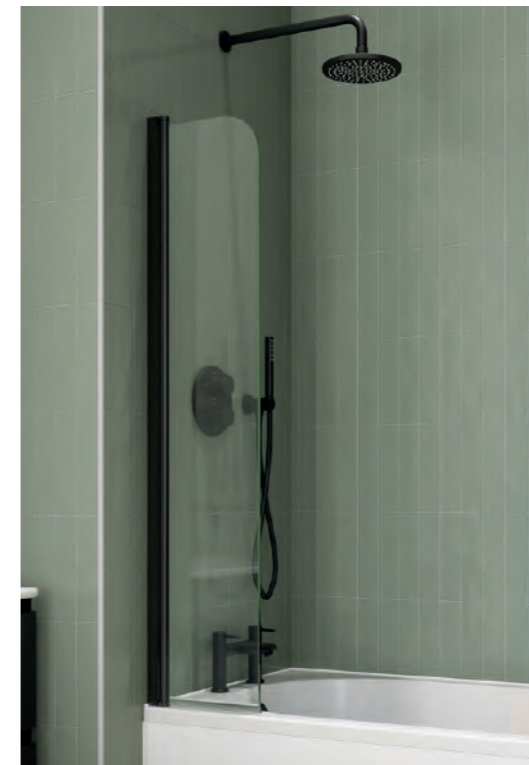

MINERAL 8MM BRUSHED BRASS

MIDI
5MM MINI BATH SCREEN
F01751 W300 x H1400 Matt Black **£125**
F01389 W300 x H1400 Chrome **£125**

ANYA
6MM FIXED PANEL SQUARE BATH SCREEN
F10753 W800 x H1400 Matt Black **£225**
F01385 W800 x H1400 Chrome **£225**
F10754 W800 x H1400 Brushed Brass **£225**