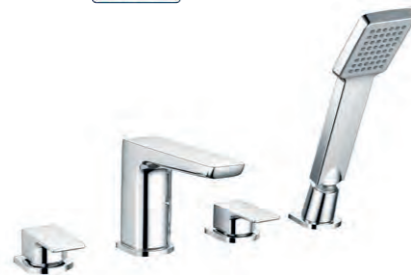

HP1

FLOOR STANDING BATH SHOWER MIXER
F06401 - £530

HP2

BATH SHOWER MIXER
F06398 - £295

HP1

4 TAP HOLE BATH SHOWER MIXER
F06402 - £339

HP1

For matching shower solutions please see pages 214-235