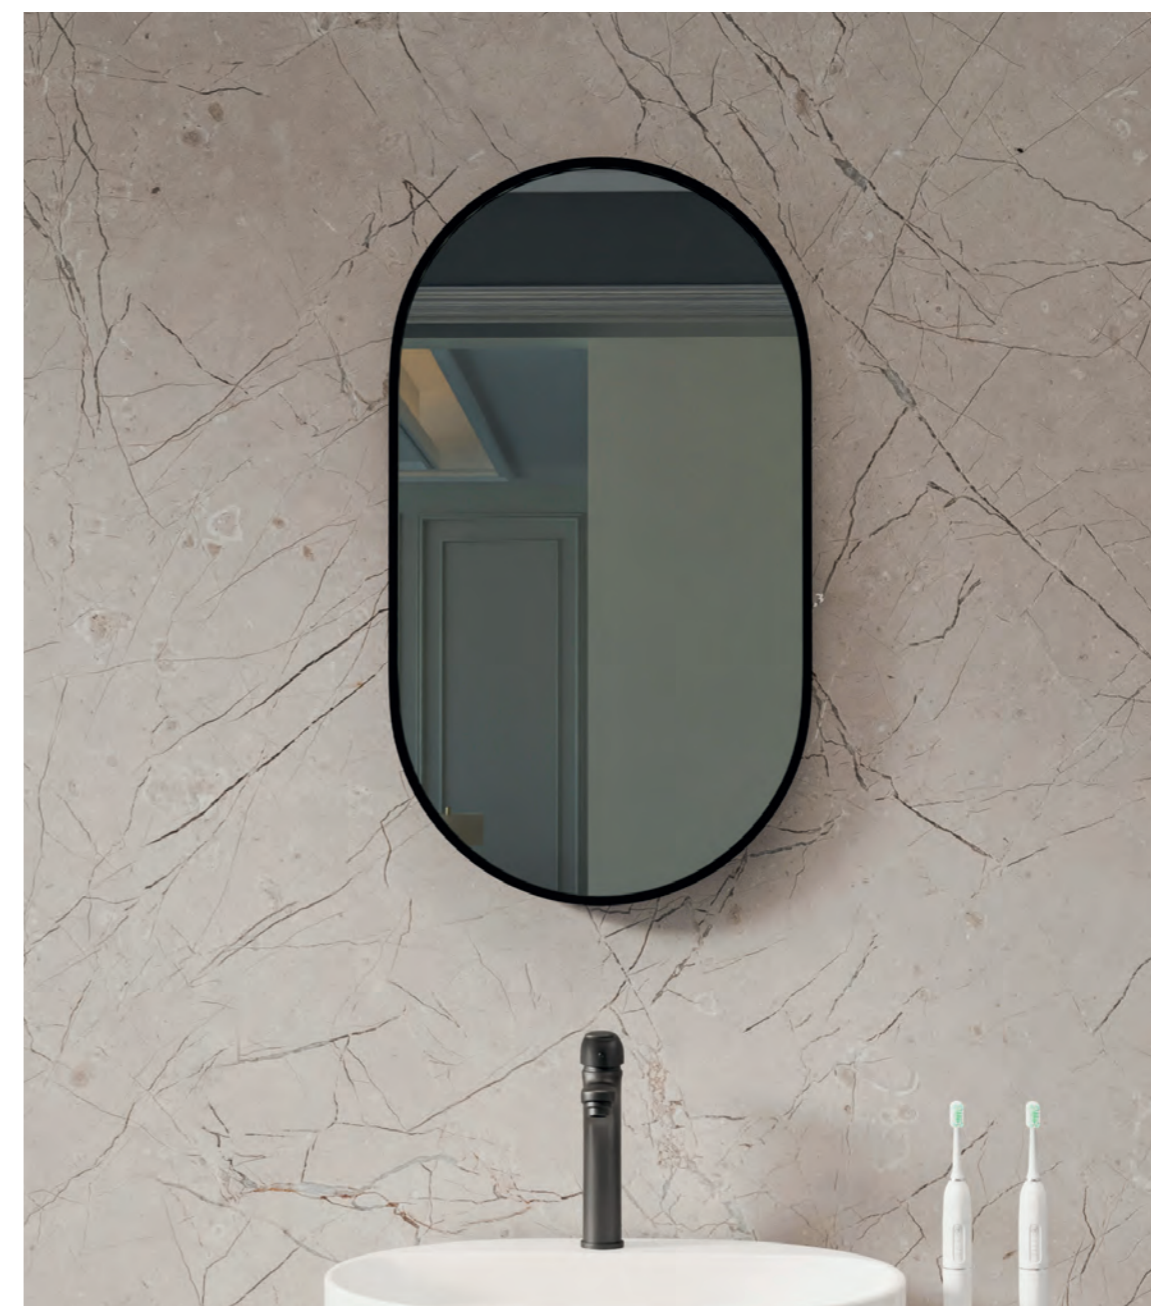

**CONCEALED CISTERN WITH SIDE
INLET AND SQUARE DUAL FLUSH
BUTTON**
F05465 / F05469 **£328**

Mirror Collection

A well-chosen mirror does more than reflect — it defines the space. Our collection combines considered design with everyday practicality, from softly lit LED mirrors to smart mirrored cabinets. Available in a range of contemporary and classic finishes, it's easy to create a look that feels both stylish and functional.

CONTENTS

LED Mirrors	120 - 127
Mirrors	128 - 131
LED Mirror cabinets	132 - 135

Mirror Collection

A bathroom mirror is more than just an accessory. It's a form of luxury that customises a space to your needs. Our mirrors and mirrored cabinets offer lasting style and convenience, and are available in a range of modern and traditional designs.

From LEDs projecting ambient lighting, to aluminium cabinets with integrated technology, we're certain you'll find the one you're looking for. Our choice of on-trend finishes also make it easy to recreate the latest looks — from bold, black accents to rustic textures.