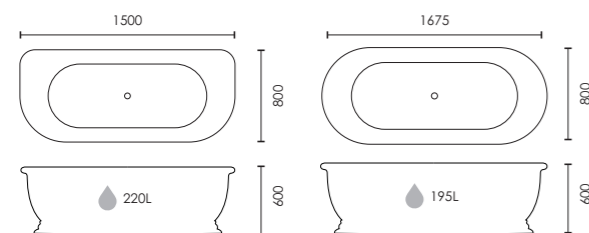

Waste and overflow to be ordered separately.

- F10820** L1640 x W760 x H590mm **£1600**
- F10821** L1675 x W800 x H600mm **£1600**

i For waste kits & coordinating covers see p.213

 Colour customisation available