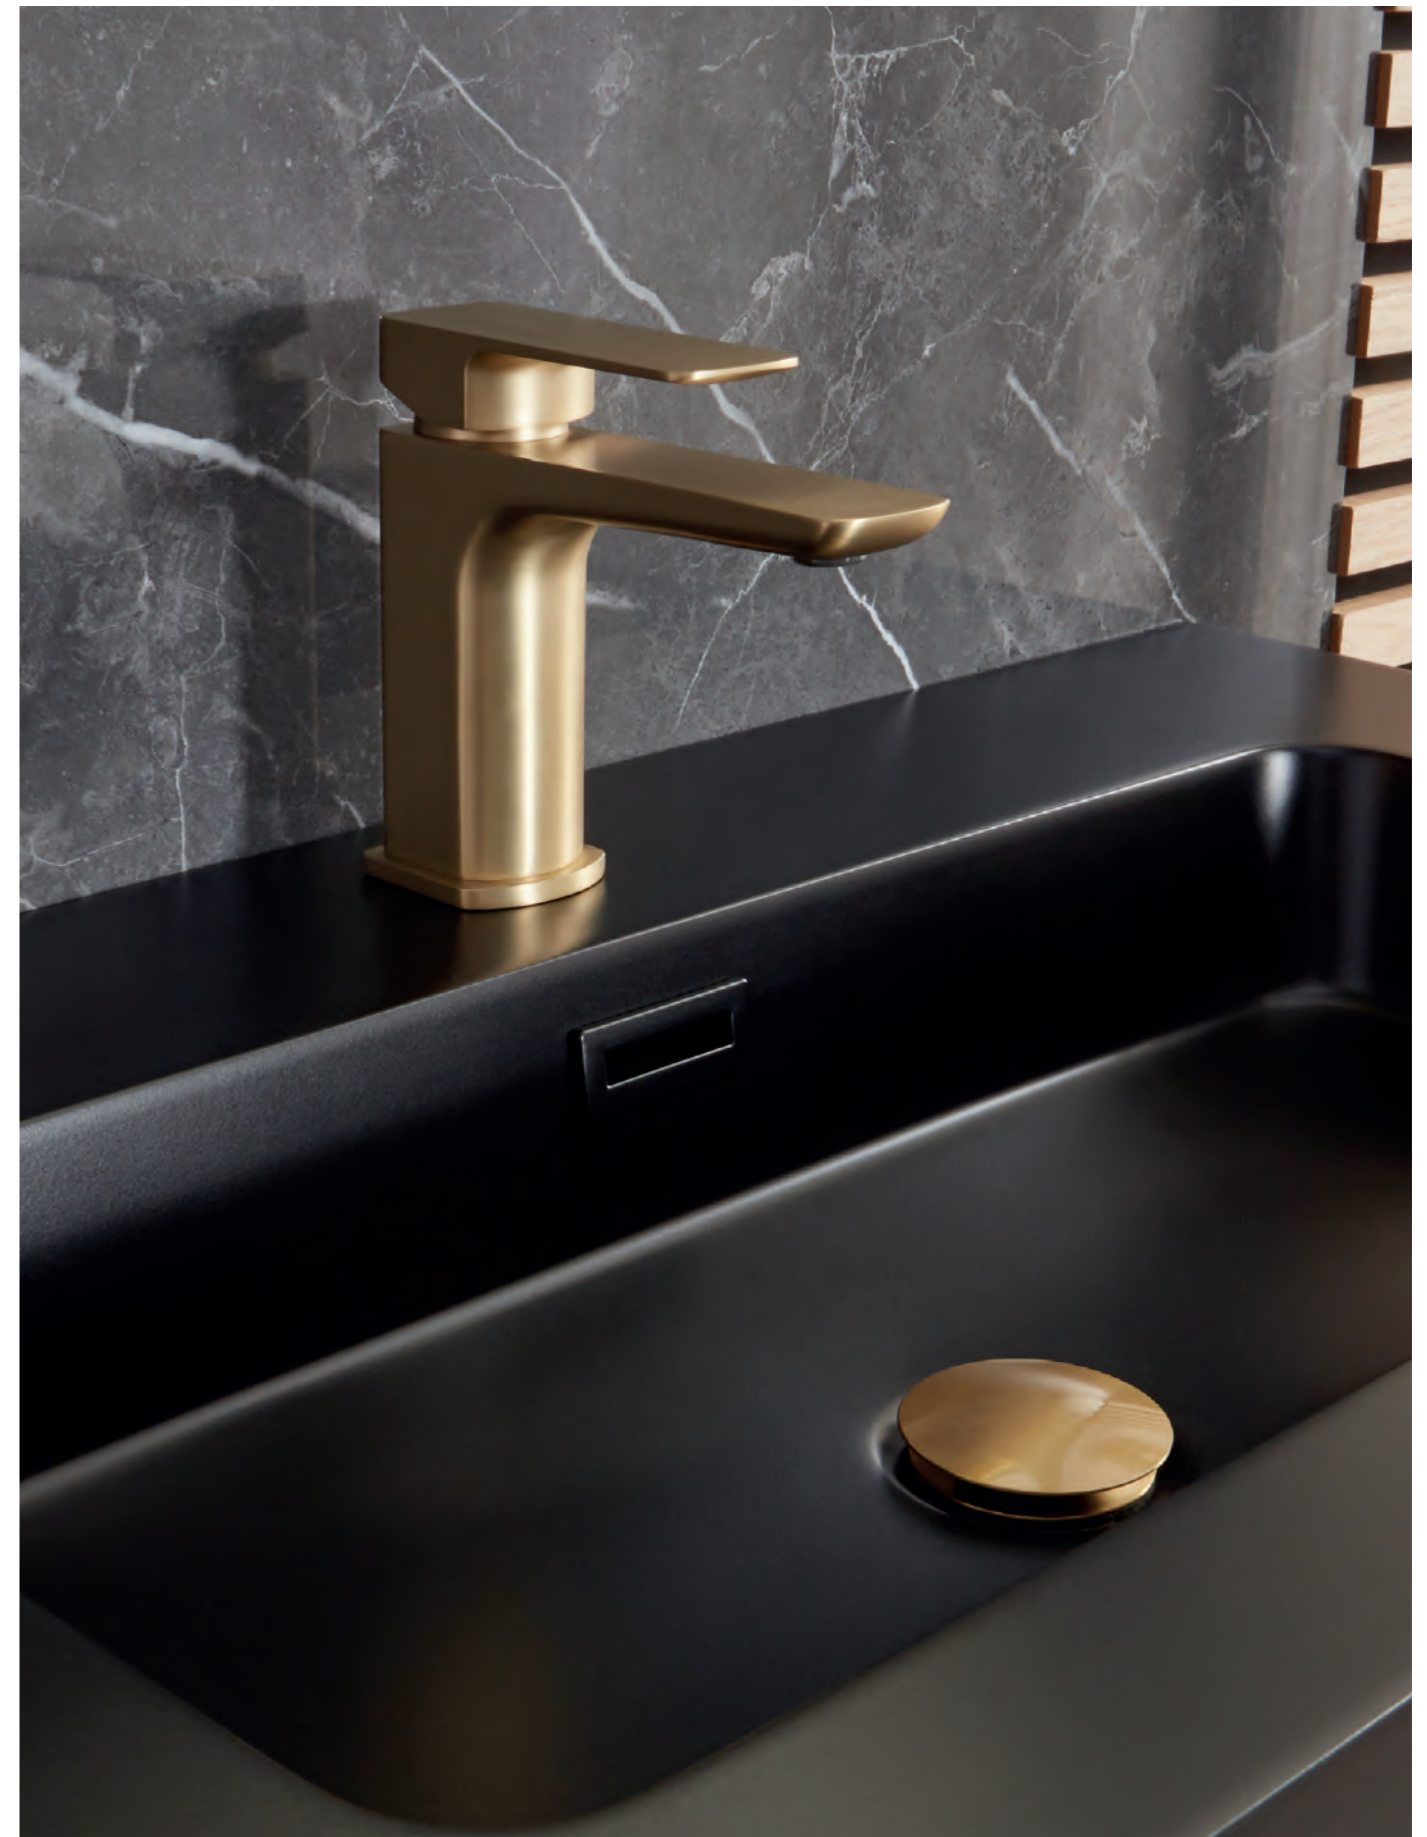

HP1 

ROUND DECK MOUNTED VALVES
F10386 £145

ROUND CASCADE BATH FILLER AND WASTE
F07517 £115
(Requires valve to operate)

FLOOR STANDING BATH SHOWER MIXER
F10365 £449

HP1

 For matching basin overflow pg212

Lever Brushed Brass