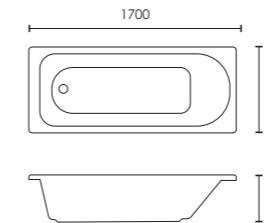

Caymen

Available with: