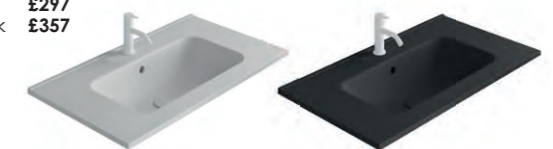

2) Choose your basin:

ENZO GLOSS WHITE CERAMIC BASINS		ENZO MATT BLACK CERAMIC BASINS	
○ F04813 600mm	£210	● F09650 600mm Matt Black	£250
○ F04814 800mm	£220	● F10619 800mm Matt Black	£297
○ F04815 1000mm	£265	● F10990 1000mm Matt Black	£357
ENZO MATT WHITE CERAMIC BASINS			
○ F09649 600mm Matt White	£250		
○ F10985 800mm Matt White	£297		
○ F10986 1000mm Matt White	£357