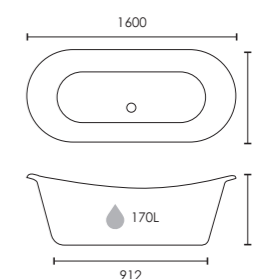

Blenheim

Double-ended freestanding bath

1600 x 720mm

F10425
(Bath feet required)

£789

Space Saving | <=> |

Colour customisation available

i For bath feet see page 263

Available with brass, black, Chrome or white feet - See page 263

Camden

Single-ended freestanding slipper bath

1550 x 750mm

F10426
(Bath feet required)

£749

Space Saving | <=> |

Colour customisation available

i For Holborn brassware see page 246