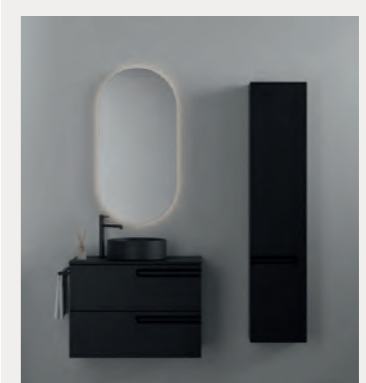

1400MM UNCUT WORKTOP

- F09779 Matt White £386
- F09780 Matt Black £386
- F09781 Forest Green £444
- F09782 Terracotta £444
- F11012 Vintage Grey NEW £444
- F11011 Vapor Blue NEW £444
- F11010 Navy Blue NEW £444

Looking for extra storage?
Why not add a column unit.

350MM COLUMN UNITS

L/H
W350 X H1620 X D245

- F10952 Matt White £582
- F10953 Matt Black £582
- F10956 Matt Forest Green £699
- F10958 Matt Terracotta £699
- F10957 Vintage Grey NEW £699
- F10955 Vapor Blue NEW £699
- F10954 Navy Blue NEW £699

350MM COLUMN UNITS

R/H
W350 X H1620 X D245

- F10944 Matt White £582
- F10945 Matt Black £582
- F10948 Matt Forest Green £699
- F10950 Matt Terracotta £699
- F10949 Vintage Grey NEW £699
- F10947 Vapor Blue NEW £699
- F10946 Navy Blue NEW £699