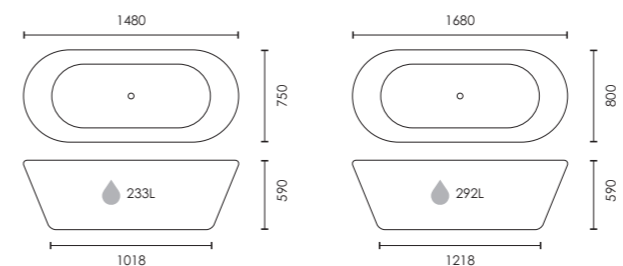

£2,349
£2,569

Space Saving | ↔ |

Colour customisation available

Summit

Twin-skinned luxury freestanding double-ended bath

1480 x 750mm **F05283** **£1,875** 1680 x 800mm **F05248** **£1,999**

Space Saving | ↔ |