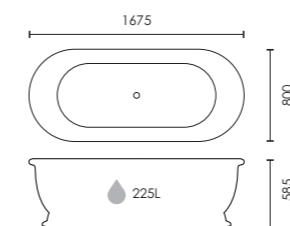

i For waste kits & coordinating covers see p.213

Colour customisation available

Perfect with...