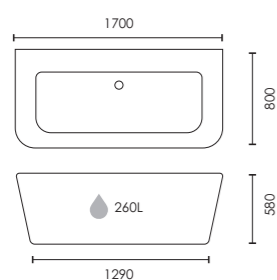

Mono

Thin-edged, twin skinned luxury freestanding back to wall bath with waste

1700 x 800mm
F06633

£1,749

Colour customisation available