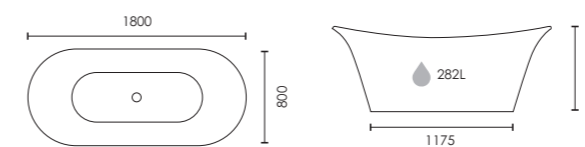

Bow

Twin-skinned luxury freestanding double-ended traditional bath with integrated white waste

1800 x 800mm

WHITE
F05963

£1,999

GRAPHITE
F05964

£2,249