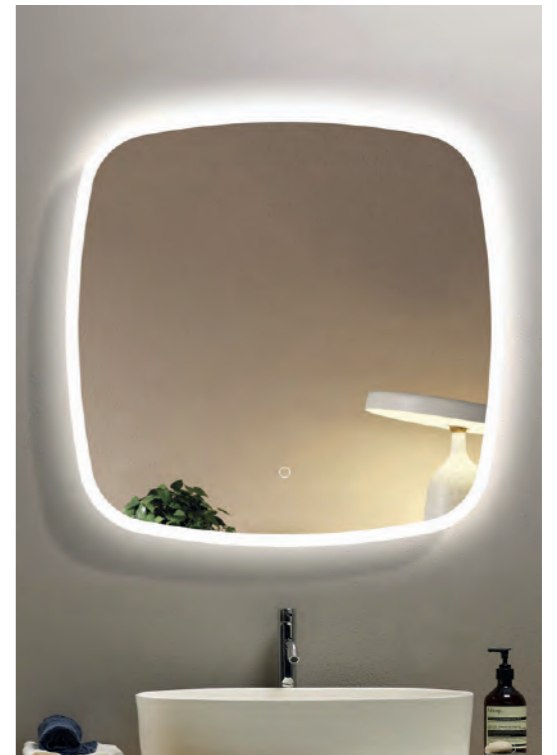

KILMORE
Mirror with square side lights, 3x magnifying mirror, smart switch sensor.
F01653 W775 x H500 **£235**

BALLINA
LED bevel edged mirror with, demister, smart sensor switch and shaver socket.
F09694 W400 x H600 **£259**
F09695 W500 x H700 **£285**
F09696 W600 x H800 **£305**

WEETON
Mirror with side lights, demister and on/off sensor switch.
F01650 W500 x H700 (Reversible) **£300**

CETA
Rectangular LED mirror with shaver socket switch.
F09697 W500 x H700 **£279**

ALPHA
Rectangular LED mirror with shaver socket.
F09893 **£279**