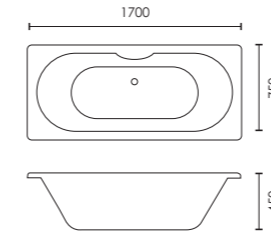

Luna

Available with:

	Capacity	Standard
1700 x 750mm	172L	F05191 £579
1700 x 750mm 6 Jet Whirlpool Bath	172L	F05171 £1,200
1700 x 750mm 10 Jet Whirlpool Bath	172L	F05170 £1,575