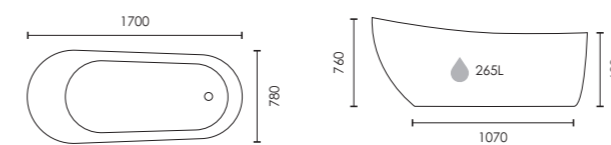

Ophelia

Twin skinned luxury freestanding bath with ledge

1700 x 780mm

GLOSS WHITE
F10444

£1,275

MATT BLACK
F10443

£1,275

Colour customisation available