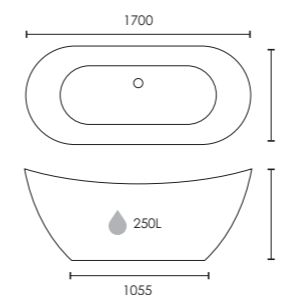

Aphrodite

Twin-skinned luxury freestanding double-ended bath

1700 x 780mm
F01367

£1,889

Colour customisation available

Perfect with...

MINERAL FREESTANDING BATH SHOWER
Mixer - Matt black
F08008

£719