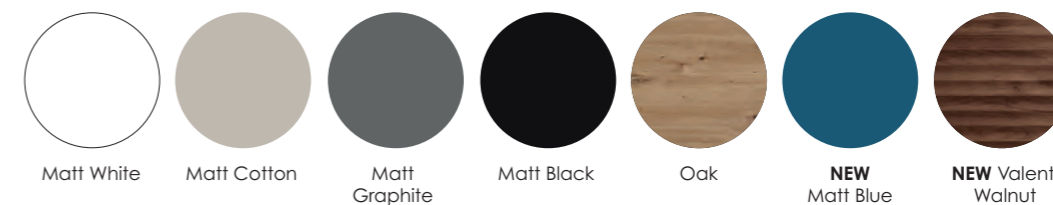

1) Choose your unit:

- F09362 Matt White £649
- F09364 Matt Cotton £649
- F09365 Matt Graphite £649
- F09363 Matt Black £649
- F09821 Oak £649
- F11290 Matt Blue NEW £649
- F11292 Valenti Walnut NEW £649

- F09366 Matt White £689
- F09368 Matt Cotton £689
- F09369 Matt Graphite £689
- F09367 Matt Black £689
- F09822 Oak £689
- F11291 Matt Blue NEW £689
- F11293 Valenti Walnut NEW £689

- F09378 Matt White £485
- F09380 Matt Cotton £485
- F09381 Matt Graphite £485
- F09379 Matt Black £485
- F09823 Oak £485
- F11294 Matt Blue NEW £485
- F11295 Valenti Walnut NEW £485