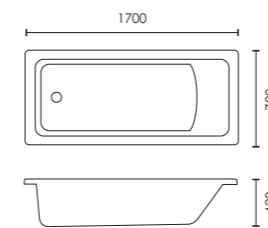

Chic²

	Capacity	Standard	Tungstenite
1700 x 700mm	188L	F05270 £399	F05271 £549
1700 x 750mm	225L	F05272 £435	F05273 £465
1800 x 800mm	258L	F05274 £439	F05275 £575