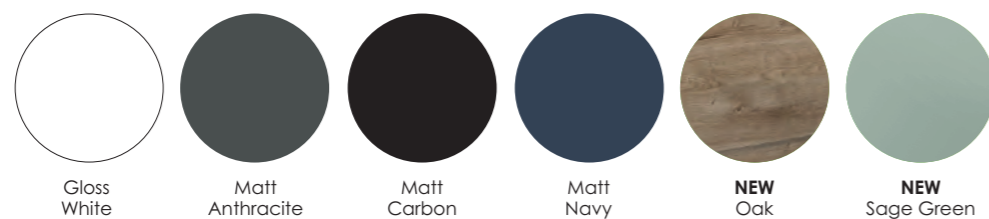

6 beautiful finishes to choose from

WALL HUNG VANITY UNIT & MIRROR

3 elegant finishes to choose from

Gloss White

Sandy Grey

Gloss Grey

Elegance

The small-scale luxury of the Elegance units is ideal for limited spaces on a budget. Complete with mirror, and available in wall hung or floor standing, the pure simplicity of this set is stunning.