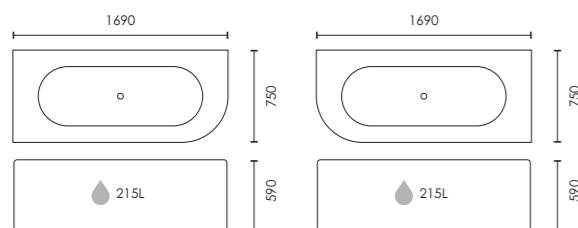

LEFT
HANDED

i For waste kits & coordinating covers see p.213

Colour customisation
available