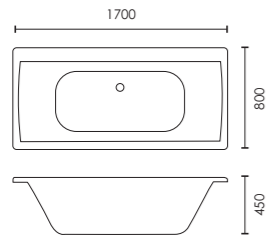

Oporto

Available with:

	Capacity	Standard	Tungstenite
1700 x 800mm	206L	-	F05200 £689
1800 x 800mm	211L	F05192 £679	F05201 £825
1900 x 800mm	243L	-	F05202 £915
1900 x 900mm	286L	-	F05203 £915
1800 x 800mm 10 Jet Whirlpool Bath		F05172 £1,599