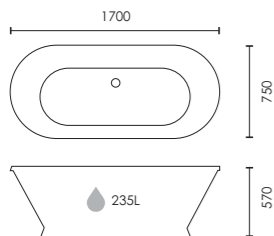

GRAPHITE
F05964

£2,249

 Colour customisation available

Napoli

Twin skinned double-ended freestanding bath with ledge

1700 x 750mm
F09346

£1,699

 Colour customisation available