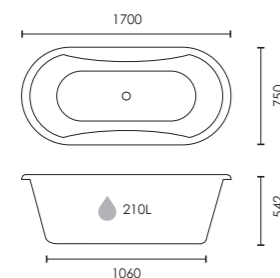

Wentworth

Double-ended freestanding bath

1700 x 750mm
F10429
(Bath feet required)

£789

Space Saving | <-> |

Colour customisation available