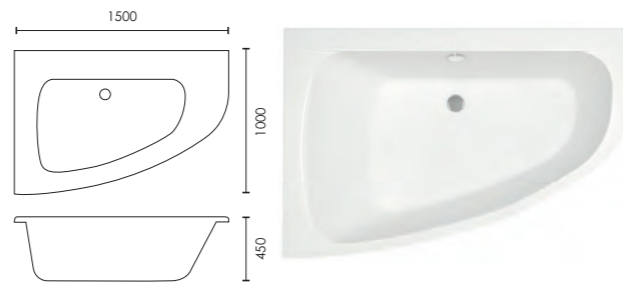

Left hand bath shown.

Lagoon

Available with:

	Capacity	Standard
1200 x 1200mm	225L	F05699 £915
1200mm Corner panel	-	F05697 £279