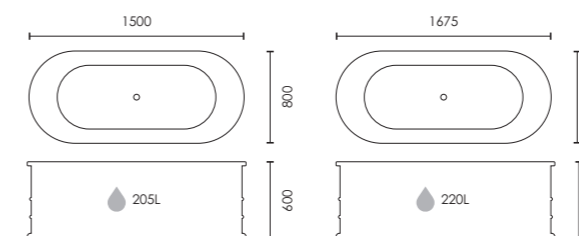

Waste and overflow to be ordered separately.

F10822 L1500 x W800 x H600mm **£1600**
F10823 L1675 x W800 x H600mm **£1600**

MOSOA PROFESSIONALLY PAINTED IN MUSTARD YELLOW

i For waste kits & coordinating covers see p.213