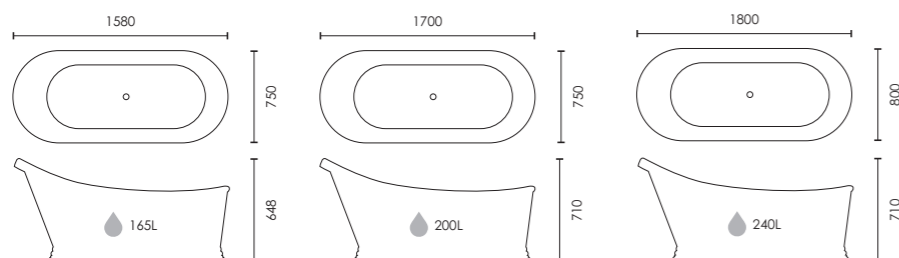

i For waste kits & coordinating covers see p.213

Colour customisation available