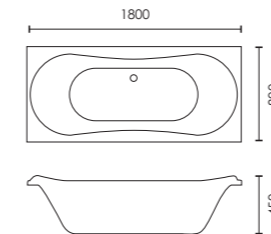

Luna

Available with:      

	Capacity	Standard
1700 x 750mm	172L	F05191 £579
1700 x 750mm 6 Jet Whirlpool Bath	172L	F05171 £1,200
1700 x 750mm 10 Jet Whirlpool Bath	172L	F05170 £1,575

Comet

Available with:      