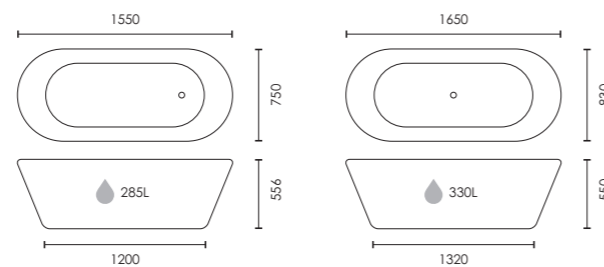

Cusco

Solid surface luxury round stone resin freestanding double-ended bath with integrated waste and milled overflow - Matt White

L1550 x W750 (weight: 105kg)
F09056
L1650 x W830 (weight: 110kg)
F09058

£2,349
£2,569