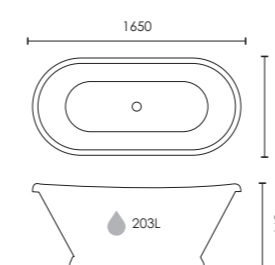

Empire

Double-ended freestanding bath with integrated waste

1650 x 750mm
F08170

£1,495

Colour customisation available