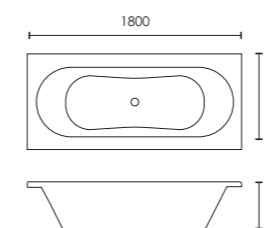

Duo

Available with:

	Capacity	Standard	Tungstenite
1700 x 700mm	152L	F05257 £399	F05258 £559
1800 x 800mm	195L	F05260 £499	-