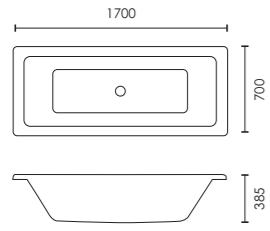

Duo bath shown

Duo

Available with:

	Capacity	Standard	Tungstenite
1700 x 700mm	152L	F05257 £399	F05258 £559
1800 x 800mm	195L	F05260 £499	-

Carrera

Available with:       

	Capacity	Standard	Tungstenite
1700 x 700mm	152L	F05286 £385	F05287 £529
1700 x 750mm	159L	F05288 £399	F05289 £555
1700 x 800mm	167L	F05290 £435	F05291 £575
1800 x 800mm	182L	F05292 £449	F05293 £580