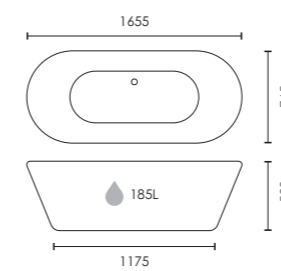

Florence

Twin skinned luxury freestanding bath with ledge

1655 x 745mm
F09345

£1,559

Colour customisation available