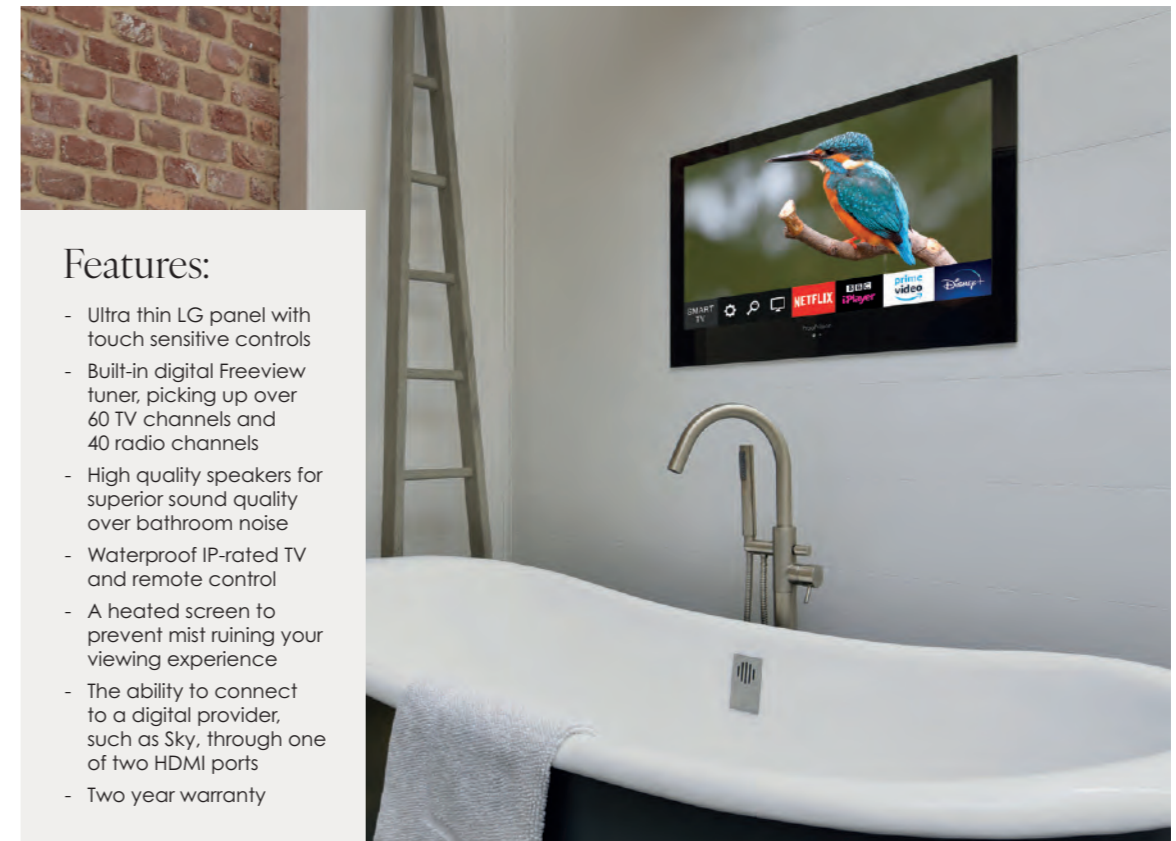

- F09894** Black finish **£975**
- F09895** Mirror finish **£999**

24" TV - SCREEN MEASURES

595 x 397mm

- F04268** Black finish **£1,299**
- F04269** Mirror finish **£1,349**

Features:

- Ultra thin LG panel with touch sensitive controls
- Built-in digital Freeview tuner, picking up over 60 TV channels and 40 radio channels
- High quality speakers for superior sound quality over bathroom noise
- Waterproof IP-rated TV and remote control
- A heated screen to prevent mist ruining your viewing experience
- The ability to connect to a digital provider, such as Sky, through one of two HDMI ports
- Two year warranty