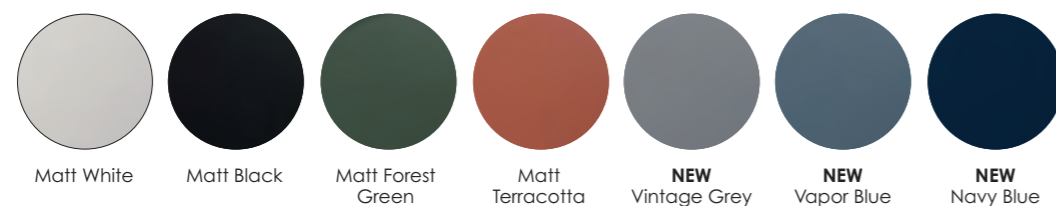

3) Choose your basin:

450 X 300MM COUNTERTOP BASINS SOLID SURFACE
○ F10909 Matt White Mineral £448

Ø 360MM ROUND SUN COUNTERTOP BASINS CERAMIC

- F10924 Cotton £447
- F10917 Matt Black £406
- F10876 Sand Matt £369

455 X 330MM BLOCK COUNTERTOP BASINS CERAMIC

- F10925 Cotton £406
- F10918 Matt Black £369
- F10877 Sand Matt £336

Ø 350MM ROUND NYSA COUNTERTOP BASIN
○ F10868 Gloss White £240