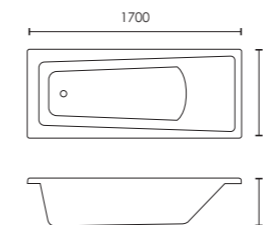

Atlanta

Available with:

	Capacity	Standard	Tungstenite
1400 x 700mm	118L	-	F05228 £555
1500 x 700mm	129L	-	F05226 £555
1600 x 700mm	133L	-	F05224 £555
1700 x 700mm	141L	F05189 £359	F05199 £520
1700 x 750mm	159L	-	F05230 £490
1700 x 700mm 6 Jet Whirlpool Bath		F05168 £1,050	