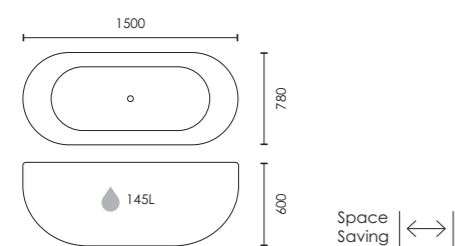

Minuet

Acrylic compact freestanding bath reinforced with stone resin. Waste and overflow included.

F10808 L1500 x W780 x H600mm **£1600**

i For waste kits & coordinating covers see p.213

Colour customisation available

Perfect with...