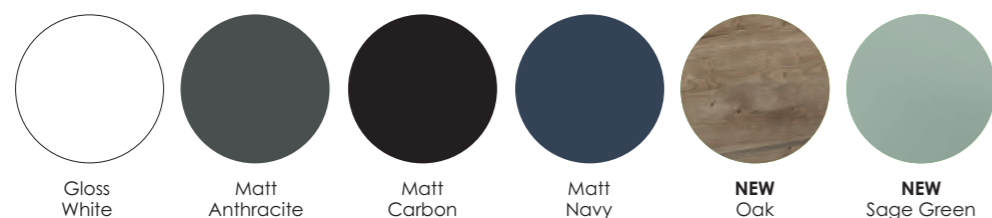

6 beautiful finishes to choose from