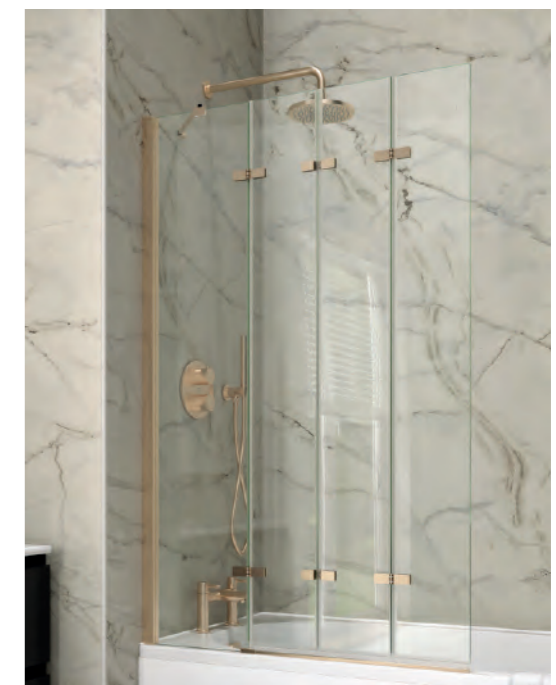

PEZZO
6MM FRAMELESS 4 FOLD BATH SCREEN
F01399 W965 x H1500 Polished Silver **£375**
F10757 W965 x H1500 Matt Black **£399**
F10758 W965 x H1500 Brushed brass **£399**
(Available in left or right hand, please state when ordering.)