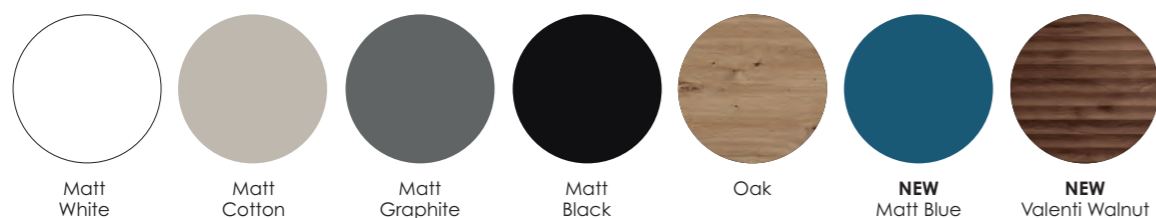

CUSTOMER FAVOURITE

Kyoto | The Furniture Collection

Kyoto | Countertop Basin

Soft Close

A countertop basin adds extra height to Kyoto, making it an even more striking focal point within the bathroom. The raised basin naturally draws attention and creates space to show off your choice of wall-mounted or deck-mounted basin mixer.

Range features:

- Innovative engineered wood
- Fluted design
- Textile drawer
- Full extraction drawer runners
- Soft close drawers
- Integrated handle

1) Choose your unit:

- F09362 Matt White £649
- F09364 Matt Cotton £649
- F09365 Matt Graphite £649
- F09363 Matt Black £649
- F09821 Oak £649
- F11290 Matt Blue NEW £649
- F11292 Valenti Walnut NEW £649

- F09366 Matt White £689
- F09368 Matt Cotton £689
- F09369 Matt Graphite £689
- F09367 Matt Black £689
- F09822 Oak £689
- F11291 Matt Blue NEW £689
- F11293 Valenti Walnut NEW £689

- F09378 Matt White £485
- F09380 Matt Cotton £485
- F09381 Matt Graphite £485
- F09379 Matt Black £485
- F09823 Oak £485
- F11294 Matt Blue NEW £485
- F11295 Valenti Walnut NEW £485

2) Choose your worktop:

600MM WORKTOP HDF HIGH DENSITY

- F10276 Matt White £199
- F10272 Matt Cotton £199
- F10270 Matt Graphite £199
- F10274 Matt Black £199
- F10268 Oak £199
- F11297 Matt Blue NEW £199
- F10642 Valenti Walnut NEW £199

800MM WORKTOP HDF HIGH DENSITY

- F10277 Matt White £199
- F10273 Matt Cotton £199
- F10271 Matt Graphite £199
- F10275 Matt Black £199
- F10269 Oak £199
- F11299 Matt Blue NEW £199
- F10645 Valenti Walnut NEW £199

7 beautiful finishes to choose from

3) Choose your countertop basin:

420MM ROUND BASIN INC WASTE

- F09036 Gloss White £215
- F09037 Matt Black £315

For more countertop basin options see pages 78-83