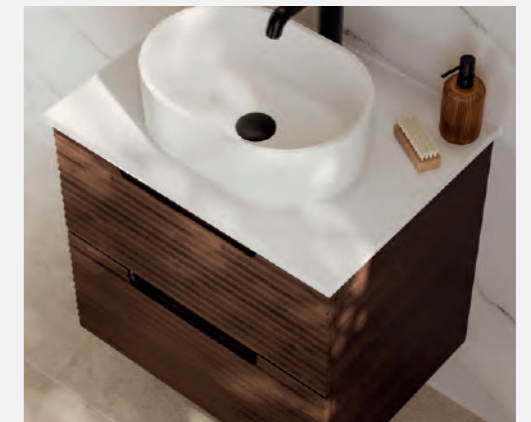

A Considered Colour Palette

Our furniture ranges are available in a carefully curated palette to suit every taste. Opt for calm, soft neutrals for a timeless look, introduce personality with bold statement colours or bring warmth and texture with tactile woodgrain finishes.

Our bathroom furniture collection combines considered design with practical storage, offering styles to suit both contemporary and classic interiors. From compact options to statement vanity units, each range is designed to bring balance, organisation and a cohesive feel to your bathroom.

We have a range of furniture styles to suit different layouts. Wall-hung units create a lighter, more spacious feel, floor standing designs add a furniture-led look with generous storage, while compact options are ideal for smaller rooms without compromising on style.

Soft-Close Comfort as Standard

Every furniture range is supplied with soft-close doors and drawers as standard, creating a quieter, smoother feel in everyday use. It's a small detail that protects the furniture over time and adds a more refined feel, all backed by a 10-year guarantee for lasting peace of mind.

Smart Storage Solutions

Thoughtfully designed storage makes the bathroom easier to live with. Full-extension drawers provide clear access to everything inside, while integrated dividers help keep essentials organised, tidy and exactly where you need them.