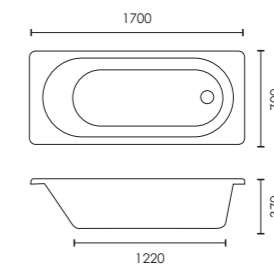

Duo

	Capacity	Standard	Tungstenite
1700 x 700mm	162L	F09357 £299	F09358 £380

Bath Screens see pages 288-291