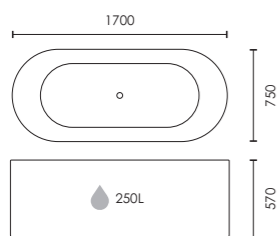

1700 x 750mm
F11335

£1600

 Colour customisation available

Bow

Twin-skinned luxury freestanding double-ended traditional bath with integrated white waste

1800 x 800mm

WHITE
F05963

£1,999