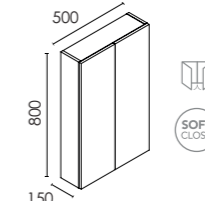

1. **500MM DAI 2 DOOR WALL UNIT**
   W500 x H800 x D150
2. F10900 Gloss White £422
   - F11068 Matt Sand £422
   - F10902 Nordic Oak £422
   - F10901 Samara Ash £422