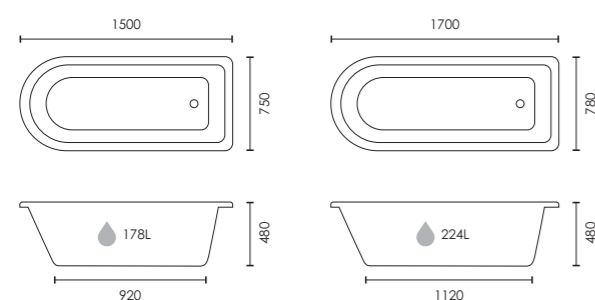

Hatton

Single-ended freestanding bath, suitable for use with a bath screen.

1500 x 750mm F10427	£749
1700 x 750mm F10428	£789

Colour customisation available