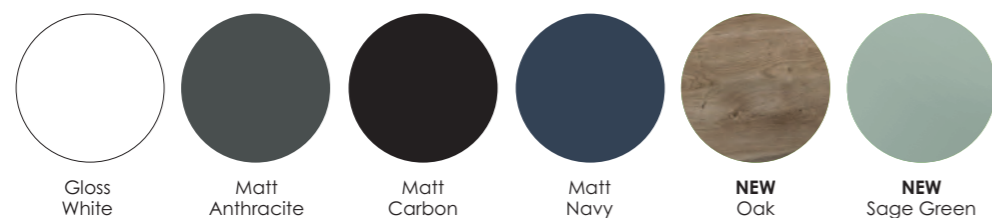

HANDLE UPGRADE

320mm Slimline Designer handle x1

£30

- F07694 Chrome
- F07693 Brass
- F07695 Black
- F07696 White

For matching bath panels

See page 287

6 beautiful finishes to choose from

Gloss White