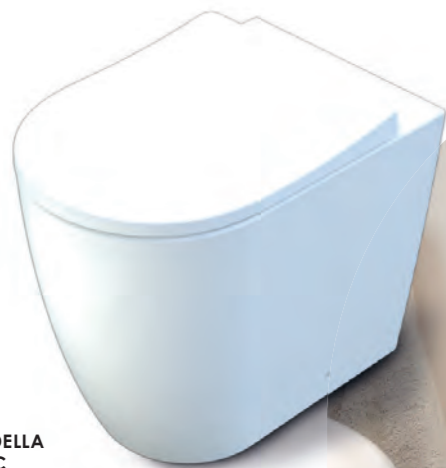

ADELLA WC

Streamlined and understated, with a concealed design that keeps the space feeling composed.
See page 95