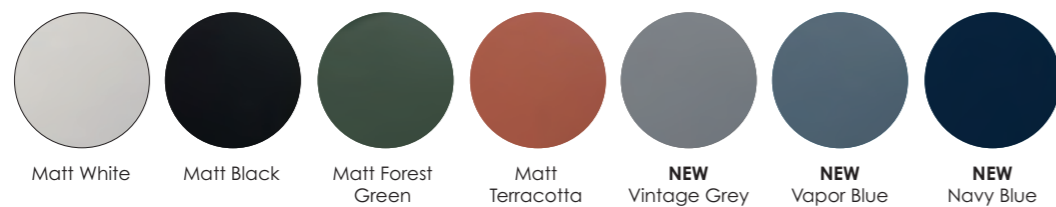

7 beautiful finishes to choose from