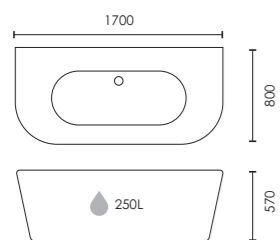

£1,559

 Colour customisation available

Siena

Thin-edged, twin skinned luxury freestanding back to wall bath with waste

1700 x 800mm
F09815

£1,749

 Colour customisation available

Ophelia