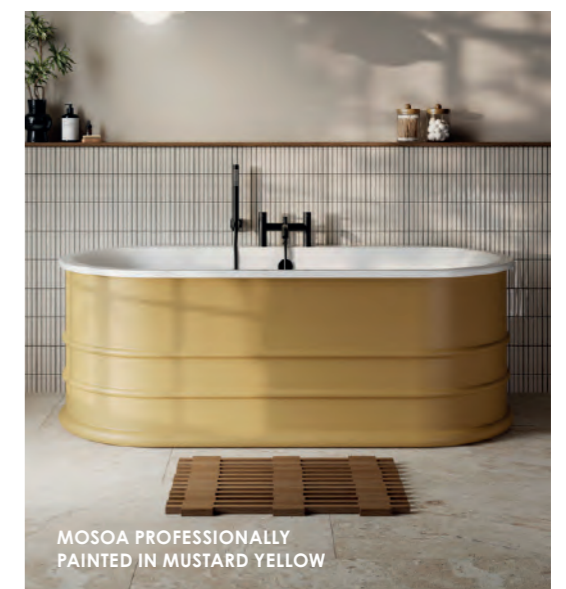

MOSOA PROFESSIONALLY PAINTED IN MUSTARD YELLOW

i For waste kits & coordinating covers see p.213

Colour customisation available