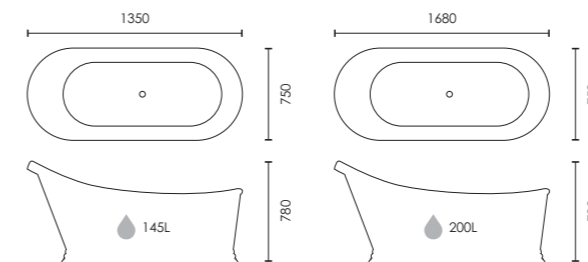

i For waste kits & coordinating covers see p.213

Colour customisation available