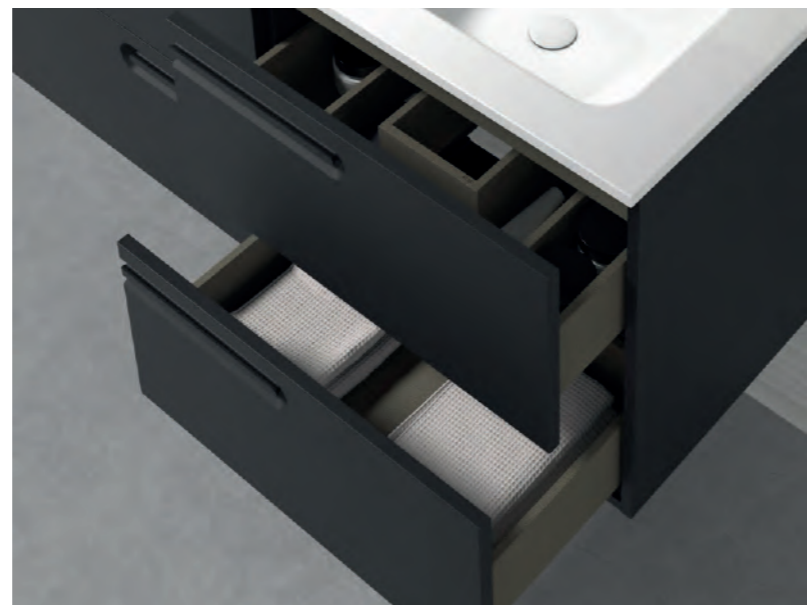

Econic

Bring a Mediterranean feel to the bathroom with cool blues, warm terracotta tones and softer neutrals that feel calm and cohesive. The softly rounded integrated handle blends seamlessly into the vanity, creating a smooth, uninterrupted look that feels relaxed and considered.

Range features:

- 18mm Drawer fronts
- Full extraction drawers
- Hettich drawer runners
- Soft close hinges
- Integrated handle
- Lacquered finish

1) Choose your unit:

- F09616 Matt White £725
- F09617 Matt Black £725
- F09618 Matt Forest Green £925
- F09619 Matt Terracotta £925
- F10934 Vintage Grey NEW £925
- F10933 Vapor Blue NEW £925
- F10932 Navy Blue NEW £725

- F09620 Matt White £725
- F09621 Matt Black £725
- F09622 Matt Forest Green £925
- F09623 Matt Terracotta £925
- F10930 Vintage Grey NEW £925
- F10929 Vapor Blue NEW £925
- F10928 Navy Blue NEW £725

- F10936 Matt White £833
- F10937 Matt Black £833
- F10940 Matt Forest Green £958
- F10942 Matt Terracotta £958
- F10941 Vintage Grey NEW £958
- F10939 Vapor Blue NEW £958
- F10938 Navy Blue NEW £833

350MM COLUMN UNITS L/H
W350 X H1620 X D245

- F10952 Matt White £582
- F10953 Matt Black £582
- F10956 Matt Forest Green £699
- F10958 Matt Terracotta £699
- F10957 Vintage Grey NEW £699
- F10955 Vapor Blue NEW £699
- F10954 Navy Blue NEW £699

350MM COLUMN UNITS R/H
W350 X H1620 X D245

- F10944 Matt White £582
- F10945 Matt Black £582
- F10948 Matt Forest Green £699
- F10950 Matt Terracotta £699
- F10949 Vintage Grey NEW £699
- F10947 Vapor Blue NEW £699
- F10946 Navy Blue NEW £699

2) Choose your basin:

1. ENZO CERAMIC GLOSS WHITE BASIN
2. F04813 600mm £210
   - F04814 800mm £220
   - F04815 1000mm £265

1. ENZO CERAMIC BASINS MATT
2. F09649 600mm Matt White £250
   - F09650 600mm Matt Black £250
   - F10619 800mm Matt Black £297
   - F10985 800mm Matt White £297