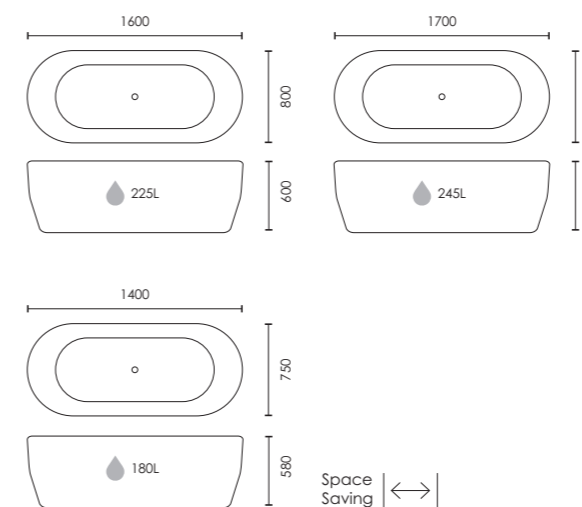

- OVELIS PETITE 1400 BATH**
- F10807** L1400 x W750 x H580mm **£1600**

i For waste kits & coordinating covers see p.213

Colour customisation available

Minuet

Acrylic compact freestanding bath reinforced with stone resin. Waste and overflow included.