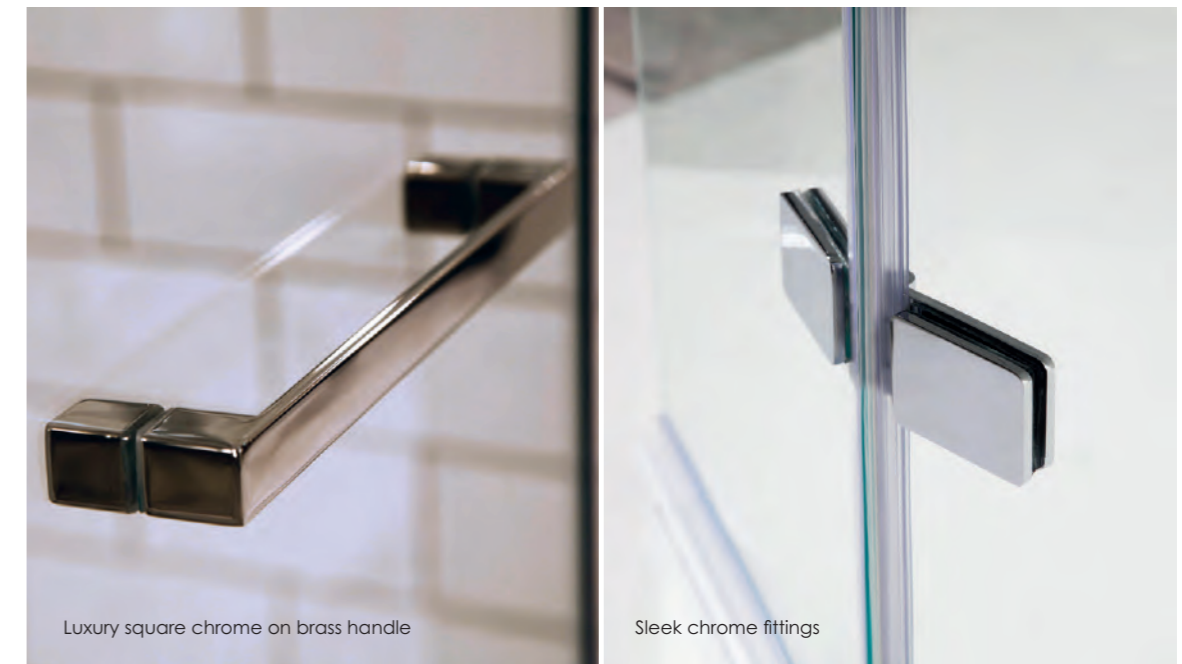

For shower tray options

See page 344

Hinged 2 Fold Walk-In

8mm Glass |<=>| 1950mm Height |<=>|

A folding panel, easy-access design and contemporary look means our Hinged Walk-In keeps shower areas simple and practical. Just as a sophisticated shower should be.

Specifications:

- Reversible Enclosure
- Power Shower Suitable
- Concealed Fittings
- Wetroom Compatible
- Top Cover Caps
- Adjustable Wall Profiles
- Aquashield Coating

	Enclosure Polished Chrome effect
900mm Hinged walk-in	F01348 £575
1000mm Hinged walk-in	F01349 £610

For shower tray options

See page 344

Elite Walk-In

10mm Glass |<->| 2000mm Height |<=>|

Add a distinctive look and a dramatic feel to your showering space with the stunning Elite Walk-in panels. The premium range of glass panels are crafted out of 10mm clear or smoked glass, with a minimalist profile and innovative hinge mechanisms perfect for creating a cool and contemporary space. The smoky tint lets you enjoy more privacy, while a folding flipper panel minimises splashes. This walk-in panel can be used with or without shower trays.