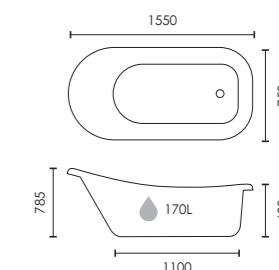

£749

Space Saving | <=> |

 Colour customisation available

i For Holborn brassware see page 246

Wentworth

Double-ended freestanding bath

1700 x 750mm
F10429
 (Bath feet required)

£789