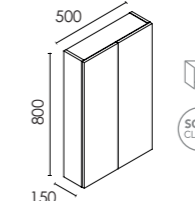

500MM DAI 2 DOOR WALL UNIT
W500 x H800 x D150

- F10900 Gloss White £422
- F11068 Matt Sand £422
- F10902 Nordic Oak £422
- F10901 Samara Ash £422