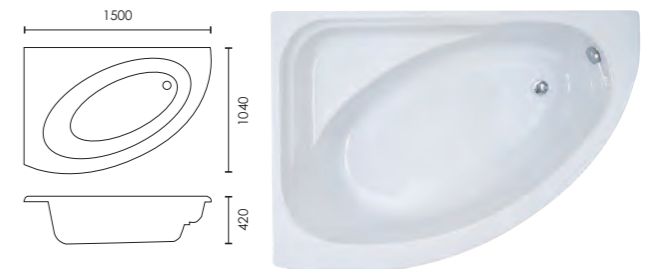

Luxe

Available with:

	Capacity	Standard
1400 x 1400mm	212L	F05206 £760
Luxe corner panel	212L	F05216 £299

Orlah

Available with:

	Capacity	Standard	Tungstenite
1500 x 1040mm LH	240L	F05706 £555	F05719 £815
1500 x 1040mm RH	240L	F05707 £555	F05720 £815
Corner panel		F05705 £235	