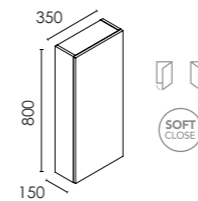

1. **350MM DAI 1 DOOR WALL UNIT**
   W350 x H800 x D150
2. F10897 Gloss White £384
   - F11067 Matt Sand £384
   - F10899 Nordic Oak £384
   - F10898 Samara Ash £384