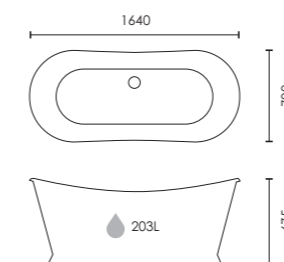

Victoria

Twin skinned double-ended freestanding bath

1640 x 700mm
F09344

£1,649