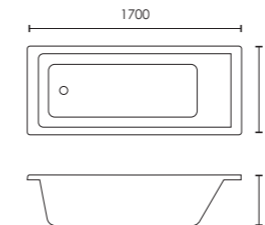

Medici

Available with:

	Capacity	Standard	Tungstenite
1600 X 700mm	168L	F05261 £359	F09352 £379
1600 x 750mm	173L	F09351 £325	F09353 £410
1650 x750mm	187L	F11341 £365	F11342 £395
1650 x800mm	187L	F11343 £435	
1700 x 700mm	185L	F05237 £349	F09356 £410
1700 x 750mm	201L	F05238 £389	F09355 £420
1700 x 800mm	201L	F11346 £379	F11347 £405
1800 x 700mm	229L	F11344 £365	F11345 £430
1800 x 800mm	229L	F05239 £440	F09354 £439