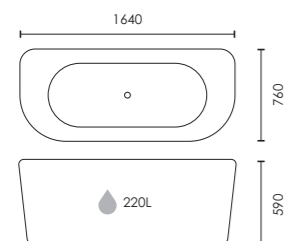

Osyn

Acrylic freestanding back to wall bath reinforced with stone resin. Features a tap ledge for the option of wall or deck mounted bath mixers.

Waste and overflow to be ordered separately.

F10813 L1640 x W760 x H590mm **£1600**

OSYN PROFESSIONALLY PAINTED IN AN EGGHELL FINISH.

i For waste kits & coordinating covers see p.213

Colour customisation available

Mosoa

Acrylic freestanding bath reinforced with stone resin. Featuring a clever tap ledge, giving you the flexibility to choose either freestanding or deck-mounted bath mixers.

Waste and overflow to be ordered separately.

F10822 L1500 x W800 x H600mm **£1600**
F10823 L1675 x W800 x H600mm **£1600**