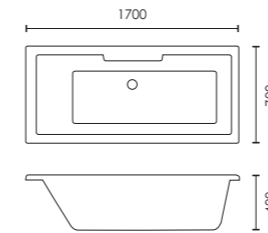

Legend

Available with:

	Capacity	Standard
1500 x 700mm	145L	F05232 £475
1600 x 700mm	155L	F05303 £479
1700 x 700mm	166L	F05305 £525