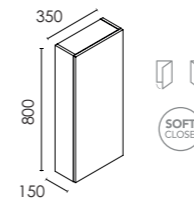

350MM DAI 1 DOOR WALL UNIT
W350 x H800 x D150

- F10897 Gloss White £384
- F11067 Matt Sand £384
- F10899 Nordic Oak £384
- F10898 Samara Ash £384