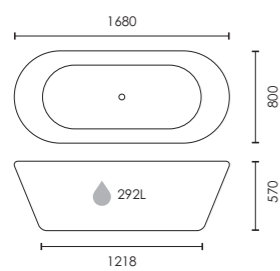

Graphite Summit

Twin-skinned luxury freestanding double-ended bath with matt black finish

1680 x 800mm
F05249

£2,299