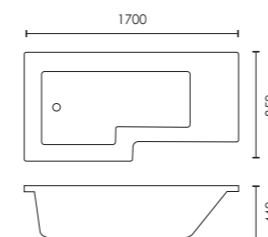

Blok 'L'

Available with:

Right hand bath shown