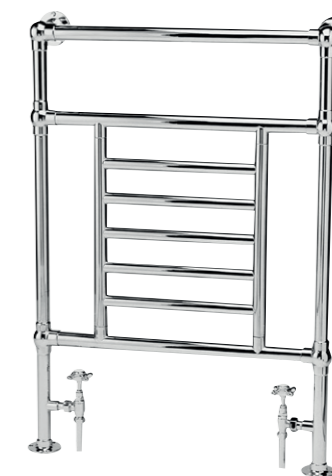

ⓘ For matching valves see page 392

Chatsworth

	Size	Colour	BTUs	
● F06513	W673 x H966	Black Nickel	852	£410

Wentworth

	Size	Colour	BTUs	
● F06514	W659 x H952	Black Nickel	3017	£410

Statton

	Size	Colour	BTUs	
● F03883	W694 x H940	Chrome	1245	£425