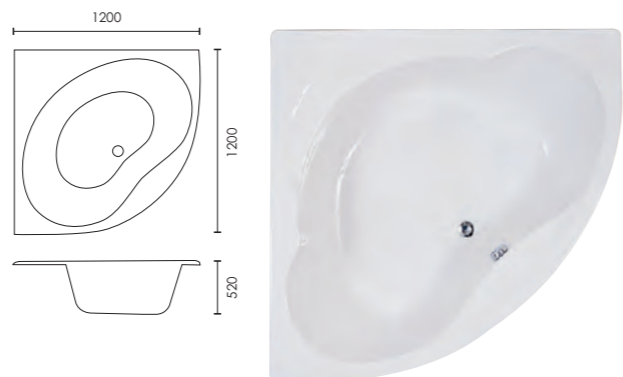

Corner Baths

With clever crescent designs, corner baths are an ideal choice when it comes to maximising space in the bathroom. If you like to relax while the bath fills up, you can kill time by perching on the integrated seating areas, which also double up as a space for toiletries. Then simply sit back and unwind in comfort and luxury.

Cleo

Available with:

	Capacity	Standard
1500 x 1000mm LH	241L	F05204 £649
1500 x 1000mm RH	241L	F05205 £649
Corner panel		F05215 £245

Lagoon

Available with:

	Capacity	Standard
1200 x 1200mm	225L	F05699 £915
1200mm Corner panel	-	F05697 £279

Luxe

Available with:

	Capacity	Standard
1400 x 1400mm	212L	F05206 £760
Luxe corner panel	212L	F05216 £299

Orlah

Available with:

	Capacity	Standard	Tungstenite
1500 x 1040mm LH	240L	F05706 £555	F05719 £815
1500 x 1040mm RH	240L	F05707 £555	F05720 £815
Corner panel		F05705 £235