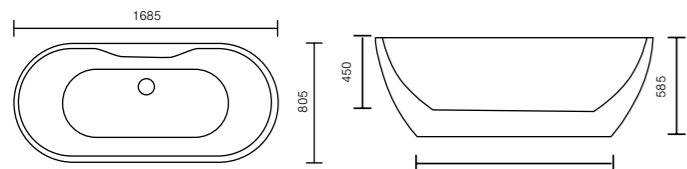

*Please state Left Hand or Right Hand when ordering.

Sleek
1685 x 800mm Twin Skinned Double Ended Bath

RRP	NOW	Code
£2,309	£1,049	P00558 FB515/00X

Freestanding Baths

250L

Savannah	RRP	NOW	Code
1680 x 800mm Double Ended Bath with Milled Integrated Waste	£1799	£1395	P02522 FB510/00X