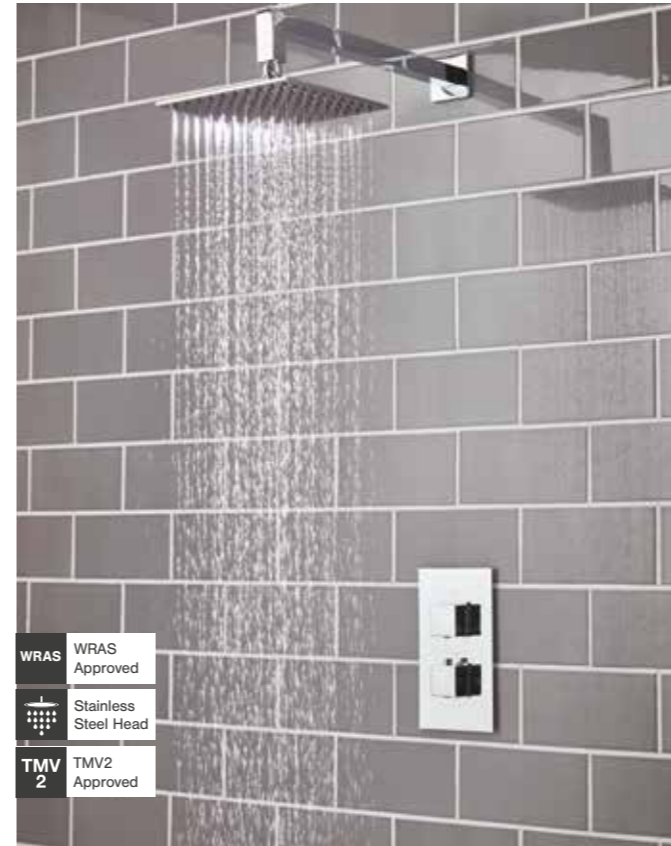

Thermostatic Showers

Shower Pack 1	Pressure	RRP	NOW	Code
Square Twin Concealed Valve with 200mm Head and Arm	P2	£623	£372	P00490 FB181/00X