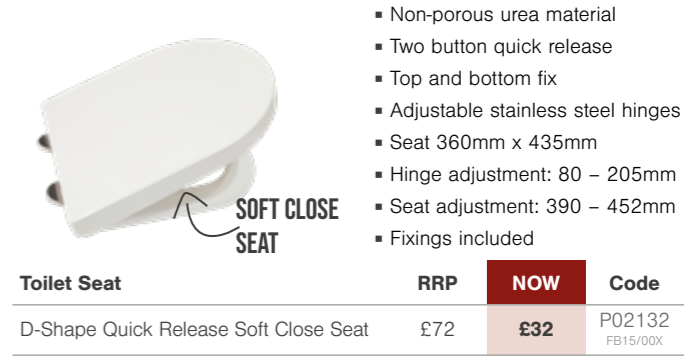

Toilet Seat	RRP	NOW	Code
D-Shape Quick Release Soft Close Seat	£72	£32	P02132 FB15/00X

- Non-porous urea material
- Two button quick release
- Top and bottom fix
- Adjustable stainless steel hinges
- Seat 360mm x 435mm
- Hinge adjustment: 80 – 205mm
- Seat adjustment: 390 – 452mm
- Fixings included