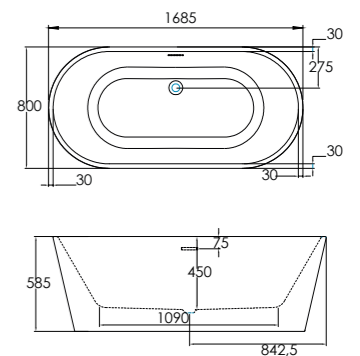

Sleek
1685 x 800mm Twin Skinned Double Ended Bath

RRP	NOW	Code
£2,309	£1,049	P00558 FB515/00X