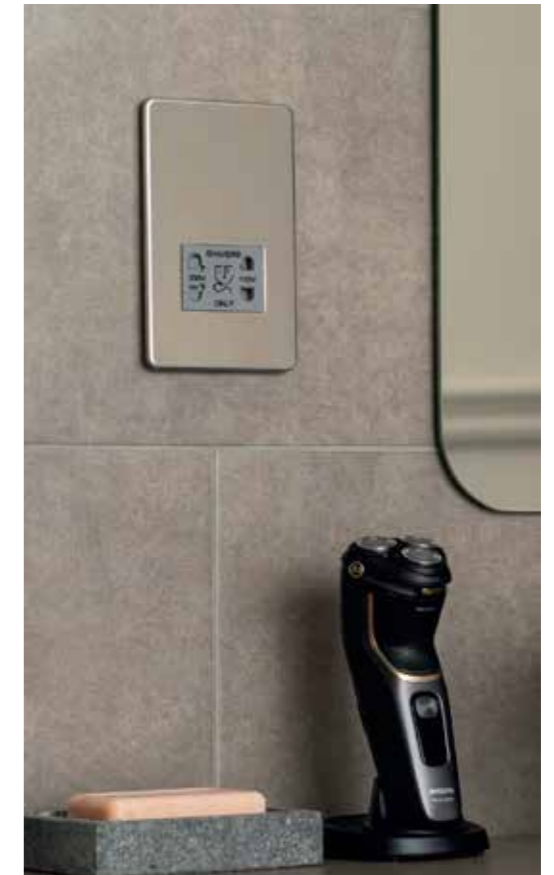

Shaver Socket	RRP	NOW	Code
Polished Chrome/ White Insert	£53	£40	P02713 FB22/00X
Brushed Brass/ Black Insert	£79	£50	P02714 FB33/00X

MINIMALIST SCREWLESS DESIGN WITH ULTRA SLIM, LOW PROFILE

Screwless Shaver Socket	RRP	NOW	Code
Brushed Chrome/ Grey Insert	£82	£55	P02715 FB34/00X
Matt Black/ Black Insert	£82	£55	P02716 FB34/00X
Polished Chrome/ Black Insert	£82	£55	P02717 FB35/00X