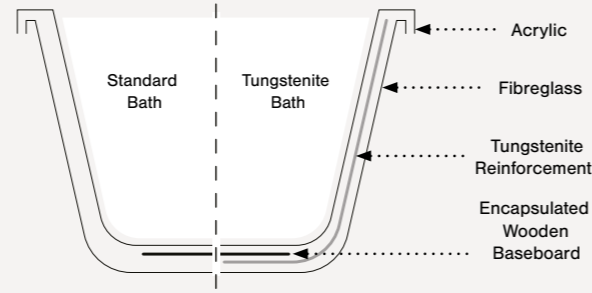

Tungstenite

Tungstenite is a substantially strong, hard wearing coating that is applied to the reverse of the bath, making it as durable as a cast iron bath but with the warmer and easier to maintain finish of acrylic.

BENEFITS - much stronger than acrylic, retains heat for approx 30 minutes longer than acrylic, improved bath stability & rigidity and increased durability resulting in a longer lifespan.