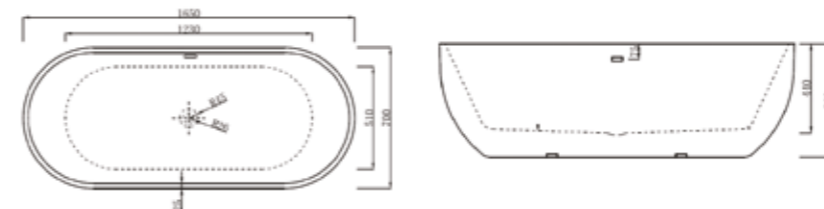

Square
Freestanding Bath Shower Mixer

Pressure	RRP	NOW	Code
P2	£839	£419	P00562 FB194/00X

Round - Black
Freestanding Bath Shower Mixer

Pressure	RRP	NOW	Code
P2	£734	£394	P02031 FB185/00X

Round - Chrome
Freestanding Bath Shower Mixer

Pressure	RRP	NOW	Code
P2	£683	£378	P00561 FB83/00X

**OVER
£1000
OFF!**