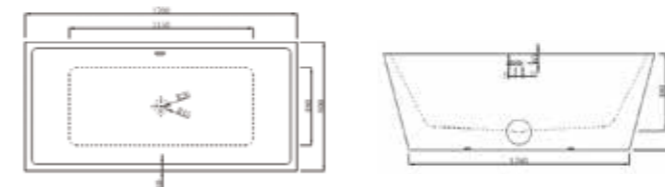

Pressure	RRP	NOW	Code
P2	£839	£419	P00562 FB194/00X