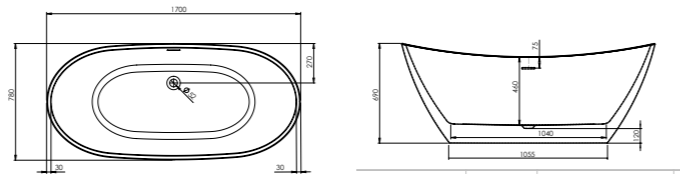

282L

Holborn Tub	RRP	NOW	Code
1800 x 850 Double Ended Freestanding Bath	£1,999	£1,495	P02479 FB567/00X