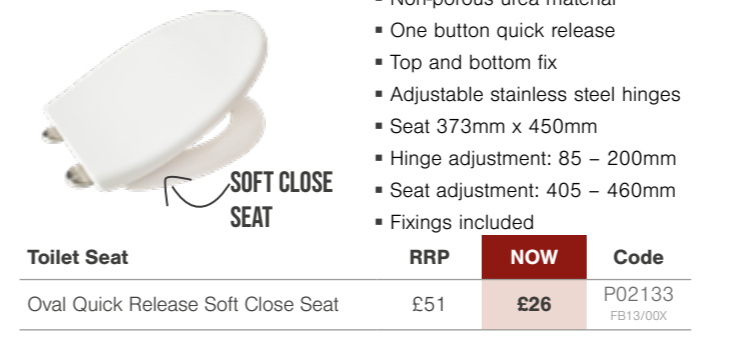

Toilet Seat	RRP	NOW	Code
Oval Quick Release Soft Close Seat	£51	£26	P02133 FB13/00X

- Non-porous urea material
- One button quick release
- Top and bottom fix
- Adjustable stainless steel hinges
- Seat 373mm x 450mm
- Hinge adjustment: 85 – 200mm
- Seat adjustment: 405 – 460mm
- Fixings included