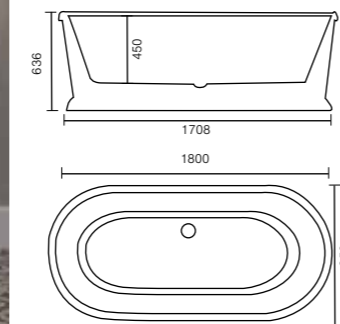

282L

Holborn Tub	RRP	NOW	Code
1800 x 850 Double Ended Freestanding Bath	£1,999	£1,495	P02479 FB567/00X