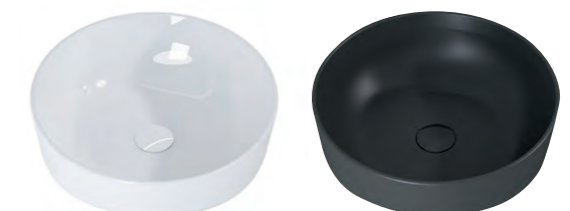

3) Choose your countertop basin:

420MM ROUND BASIN INC WASTE
W420 x H135 x D420

- F09036 Gloss White **£215**
- F09037 Matt Black **£315**

i For more countertop basin options see pages 78-83