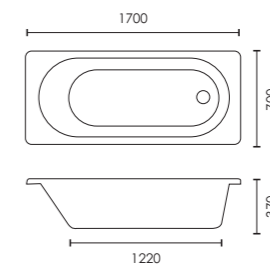

Duo

	Capacity	Standard	Tungstenite
1700 x 700mm	162L	F09357 £299	F09358 £380

Bath Screens see pages 288-291