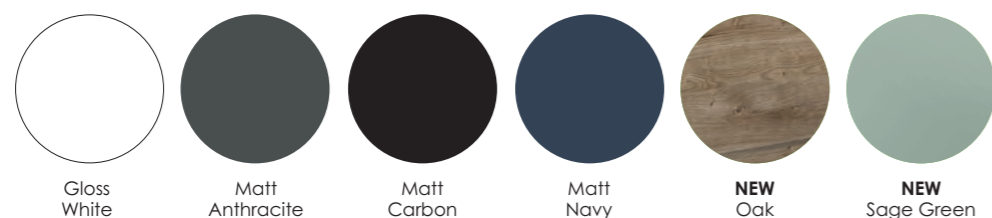

For matching bath panels

See page 287

6 beautiful finishes to choose from

CUSTOMER FAVOURITE

Aquatrend | The Furniture Collection

Aquatrend

Soft Close 

Aquatrend wall hung vanity units create a lighter, more open feel. Offered in a choice of sizes, the streamlined design combines useful drawer storage with a floating look that keeps the space feeling calm and uncluttered.