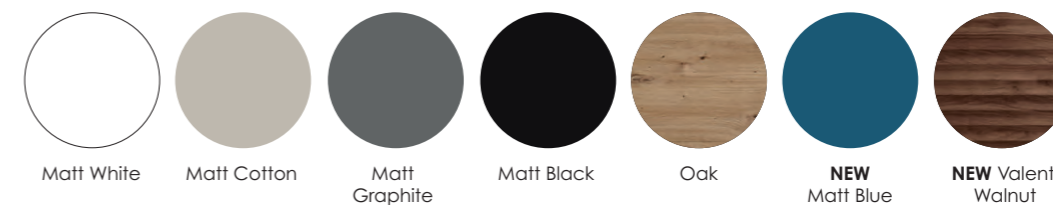

1) Choose your unit:

- F09362 Matt White £649
- F09364 Matt Cotton £649
- F09365 Matt Graphite £649
- F09363 Matt Black £649
- F09821 Oak £649
- F11290 Matt Blue NEW £649
- F11292 Valenti Walnut NEW £649

- F09366 Matt White £689
- F09368 Matt Cotton £689
- F09369 Matt Graphite £689
- F09367 Matt Black £689
- F09822 Oak £689
- F11291 Matt Blue NEW £689
- F11293 Valenti Walnut NEW £689

- F09378 Matt White £485
- F09380 Matt Cotton £485
- F09381 Matt Graphite £485
- F09379 Matt Black £485
- F09823 Oak £485
- F11294 Matt Blue NEW £485
- F11295 Valenti Walnut NEW £485