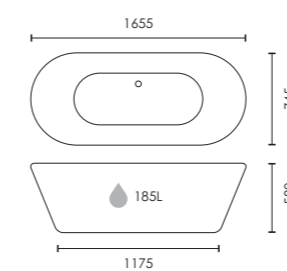

Florence

Twin skinned luxury freestanding bath with ledge

1655 x 745mm
F09345

£1,559

Colour customisation available