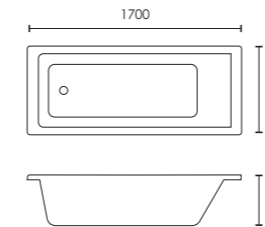

Medici

Available with:

	Capacity	Standard	Tungstenite
1600 X 700mm	168L	F05261 £359	F09352 £379
1600 x 750mm	173L	F09351 £325	F09353 £410
1650 x750mm	187L	F11341 £365	F11342 £395
1650 x800mm	187L	F11343 £435	
1700 x 700mm	185L	F05237 £349	F09356 £410
1700 x 750mm	201L	F05238 £389	F09355 £420
1700 x 800mm	201L	F11346 £379	F11347 £405
1800 x 700mm	229L	F11344 £365	F11345 £430
1800 x 800mm	229L	F05239 £440	F09354 £439