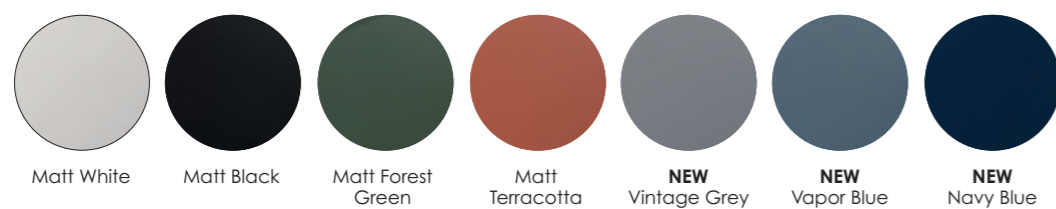

7 beautiful finishes to choose from