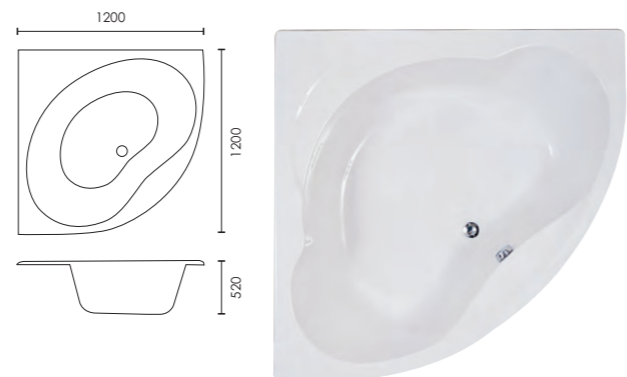

Corner Baths

With clever crescent designs, corner baths are an ideal choice when it comes to maximising space in the bathroom. If you like to relax while the bath fills up, you can kill time by perching on the integrated seating areas, which also double up as a space for toiletries. Then simply sit back and unwind in comfort and luxury.

Cleo

Available with:

	Capacity	Standard
1500 x 1000mm LH	241L	F05204 £649
1500 x 1000mm RH	241L	F05205 £649
Corner panel		F05215 £245

Lagoon

Available with:

	Capacity	Standard
1200 x 1200mm	225L	F05699 £915
1200mm Corner panel	-	F05697 £279

Luxe

Available with:

	Capacity	Standard
1400 x 1400mm	212L	F05206 £760
Luxe corner panel	212L	F05216 £299

Orlah

Available with:

	Capacity	Standard	Tungstenite
1500 x 1040mm LH	240L	F05706 £555	F05719 £815
1500 x 1040mm RH	240L	F05707 £555	F05720 £815
Corner panel		F05705 £235