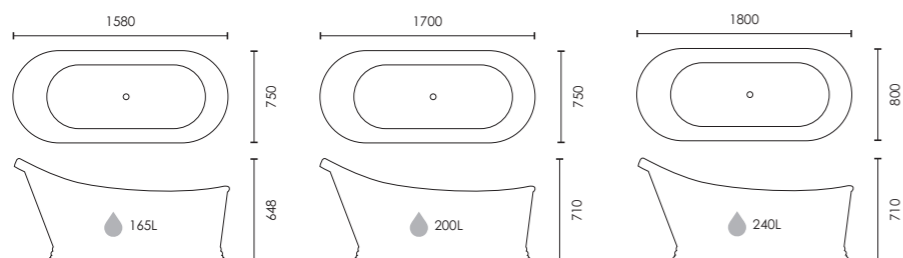

i For waste kits & coordinating covers see p.213

Colour customisation available