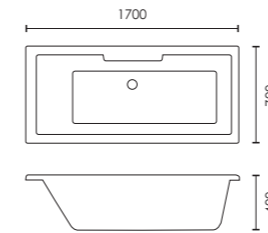

Legend

Available with:

	Capacity	Standard
1500 x 700mm	145L	F05232 £475
1600 x 700mm	155L	F05303 £479
1700 x 700mm	166L	F05305 £525