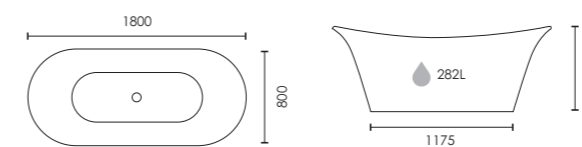

Bow

Twin-skinned luxury freestanding double-ended traditional bath with integrated white waste

1800 x 800mm

WHITE
F05963

£1,999

GRAPHITE
F05964

£2,249

 Colour customisation available