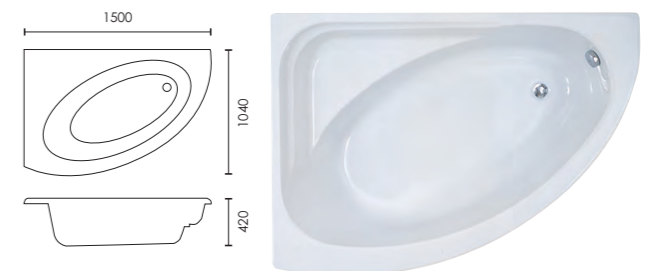

Luxe

Available with:

	Capacity	Standard
1400 x 1400mm	212L	F05206 £760
Luxe corner panel	212L	F05216 £299

Orlah

Available with:

	Capacity	Standard	Tungstenite
1500 x 1040mm LH	240L	F05706 £555	F05719 £815
1500 x 1040mm RH	240L	F05707 £555	F05720 £815
Corner panel		F05705 £235	