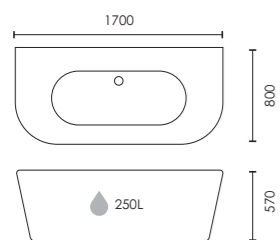

Siena

Thin-edged, twin skinned luxury freestanding back to wall bath with waste

1700 x 800mm
F09815

£1,749

 Colour customisation available

Ophelia

Twin skinned luxury freestanding bath with ledge

1700 x 780mm