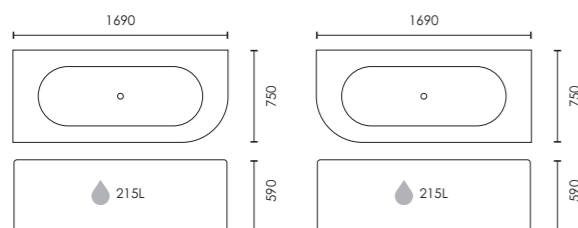

LEFT
HANDED

i For waste kits & coordinating covers see p.213

Colour customisation
available