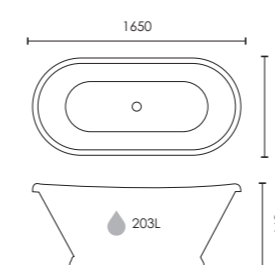

Empire

Double-ended freestanding bath with integrated waste

1650 x 750mm
F08170

£1,495

Colour customisation available