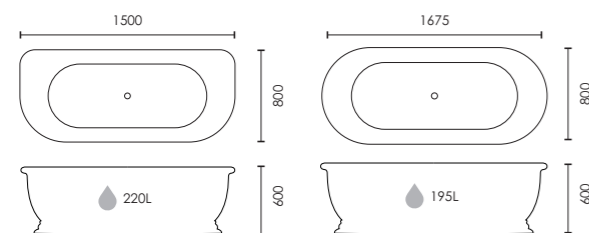

Waste and overflow to be ordered separately.

- F10820** L1640 x W760 x H590mm **£1600**
- F10821** L1675 x W800 x H600mm **£1600**

i For waste kits & coordinating covers see p.213

 Colour customisation available