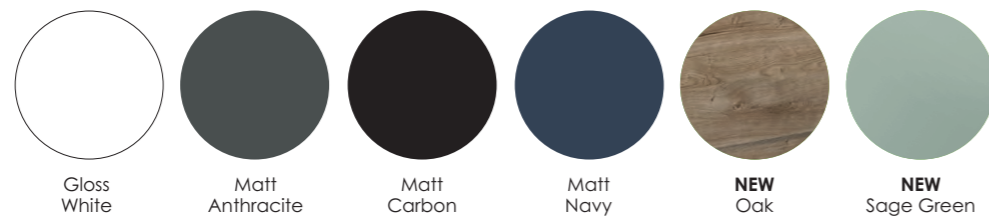

6 beautiful finishes to choose from