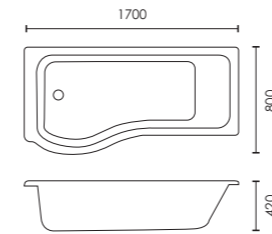

Compact 'P'

Available with:

Right hand bath shown

	Capacity	Standard	Tungstenite
1700 x 800mm LH	175L	F07424 / F07420 £450	F07425 / F07420 £609
1700 x 800mm RH	175L	F07428 / F07420 £450	F07429 / F07420 £609
Acrylic bath end panel (Bath price includes bath and front panel)	-	F07421 £85	

Compact 'P' Screen

F09504 Chrome	£179
F10331 Matt Black	£179
F10762 Brushed Brass	£179