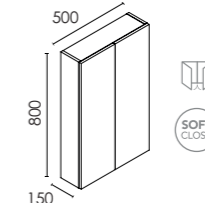

1. **500MM DAI 2 DOOR WALL UNIT**
   W500 x H800 x D150
2. F10900 Gloss White £422
   - F11068 Matt Sand £422
   - F10902 Nordic Oak £422
   - F10901 Samara Ash £422