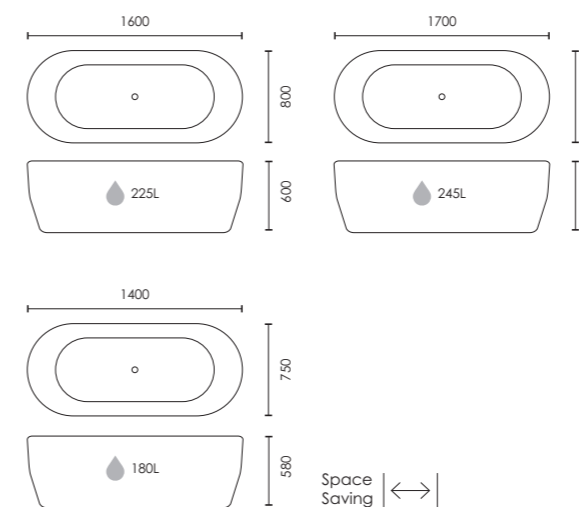

i For waste kits & coordinating covers see p.213

Colour customisation available