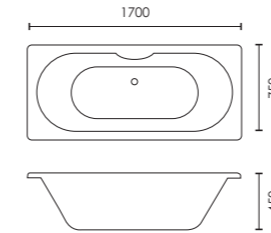

Luna

Available with:

	Capacity	Standard
1700 x 750mm	172L	F05191 £579
1700 x 750mm 6 Jet Whirlpool Bath	172L	F05171 £1,200
1700 x 750mm 10 Jet Whirlpool Bath	172L	F05170 £1,575