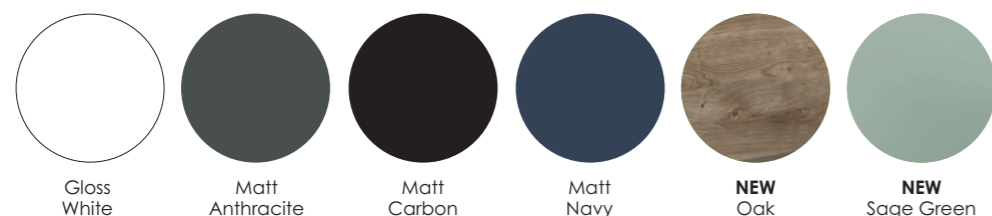

HANDLE UPGRADE

320mm Slimline Designer handle x1

£30

- F07694 Chrome
- F07693 Brass
- F07695 Black
- F07696 White

For matching bath panels

See page 287

6 beautiful finishes to choose from

Aquatrend | Countertop Basin