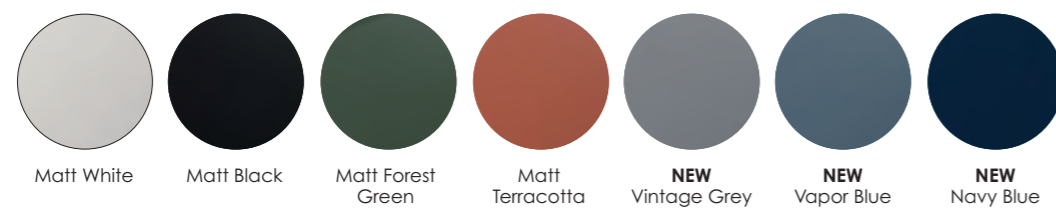

3) Choose your basin:

450 X 300MM COUNTERTOP BASINS SOLID SURFACE
○ F10909 Matt White Mineral £448

Ø 360MM ROUND SUN COUNTERTOP BASINS CERAMIC

- F10924 Cotton £447
- F10917 Matt Black £406
- F10876 Sand Matt £369

455 X 330MM BLOCK COUNTERTOP BASINS CERAMIC

- F10925 Cotton £406
- F10918 Matt Black £369
- F10877 Sand Matt £336

Ø 350MM ROUND NYSA COUNTERTOP BASIN
○ F10868 Gloss White £240