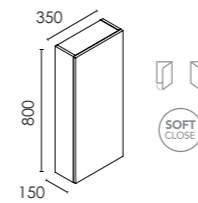

1. **350MM DAI 1 DOOR WALL UNIT**
   W350 x H800 x D150
2. F10897 Gloss White £384
   - F11067 Matt Sand £384
   - F10899 Nordic Oak £384
   - F10898 Samara Ash £384