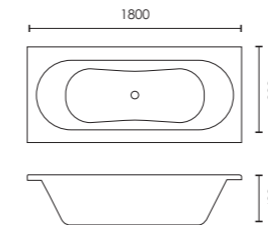

Duo

Available with:

	Capacity	Standard	Tungstenite
1700 x 700mm	152L	F05257 £399	F05258 £559
1800 x 800mm	195L	F05260 £499	-