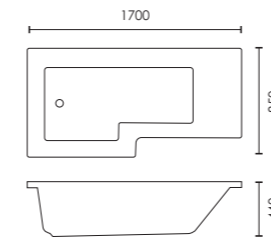

Blok 'L'

Available with:

Right hand bath shown