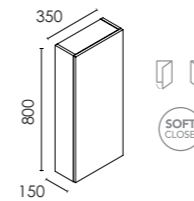

350MM DAI 1 DOOR WALL UNIT
W350 x H800 x D150

- F10897 Gloss White £384
- F11067 Matt Sand £384
- F10899 Nordic Oak £384
- F10898 Samara Ash £384