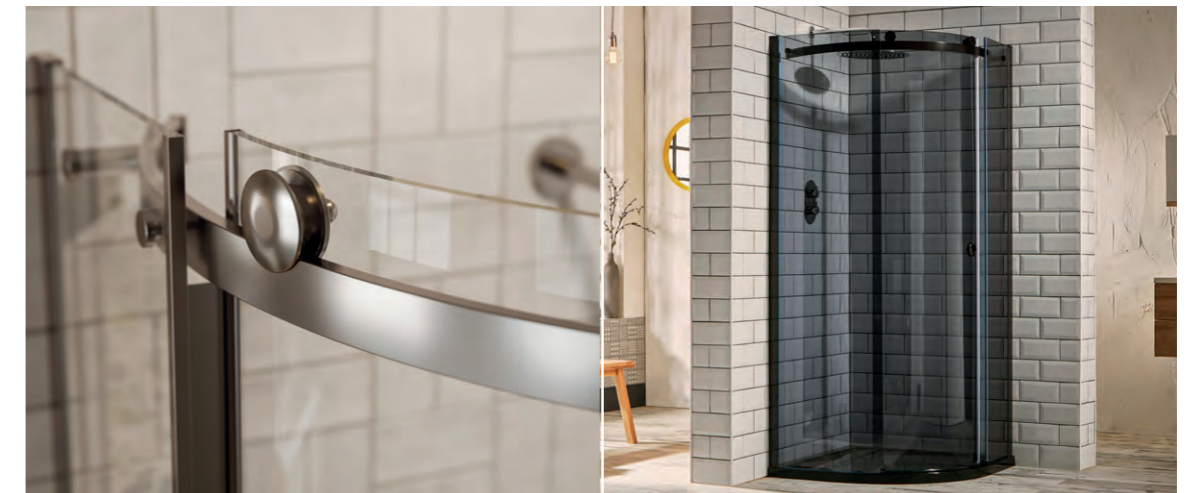

Sphere 1 Door Quad

8mm Glass |<=>| 1950mm Height |<=>|

Love ingenious design twists? Then you'll love the Sphere. From its contemporary handle to its gliding door, it's filled with cutting-edge features that give you a stylish, family friendly shower.

Specifications:

- Magnetic Closing
- Concealed Fittings
- Wetroom Compatible
- Top Cover Caps
- Adjustable Wall Profiles
- Aquashield Coating

	Enclosure Polished Chrome effect		Enclosure Brushed Brass			
800 x 800mm Quadrant	F01561	£689	F10027	£829		
900 x 900mm Quadrant	F01562	£699	F01562	£699		
1000 x 1000mm Quadrant	F01560	£709	F01560	£709		
1000 x 800mm Offset Quadrant	LH F01570	RH F01571	£729	LH F10022	RH F10021	£769
1200 x 800mm Offset Quadrant	LH F01572	RH F01573	£779	LH F10024	RH F10023	£829
1200 x 900mm Offset Quadrant	LH F01578	RH F01579	£829	LH F10026	RH F10025	£869
	Enclosure Matt Black		Enclosure Matt Black Smoked Glass		Designer 45mm Tray	
800 x 800mm Quadrant	F09986	£819	F01568	£895	F10183	£235
900 x 900mm Quadrant	F06362	£829	F01569	£945	F10182	£275
1000 x 1000mm Quadrant	F09987	£839	F01567	£995	F10184	£320
1000 x 800mm Offset Quadrant	LH F09989	RH F09988	£859	LH F01574	RH F01575	£985
1200 x 800mm Offset Quadrant	LH F09991	RH F09990	£869	LH F01576	RH F01577	£999
1200 x 900mm Offset Quadrant	LH F06365	RH F06366	£879	LH F01580	RH F01581	£1,049
	LH F10219	RH F10218	£310	LH F10203	RH F10202	£339
	LH F10201	RH F10200	£349