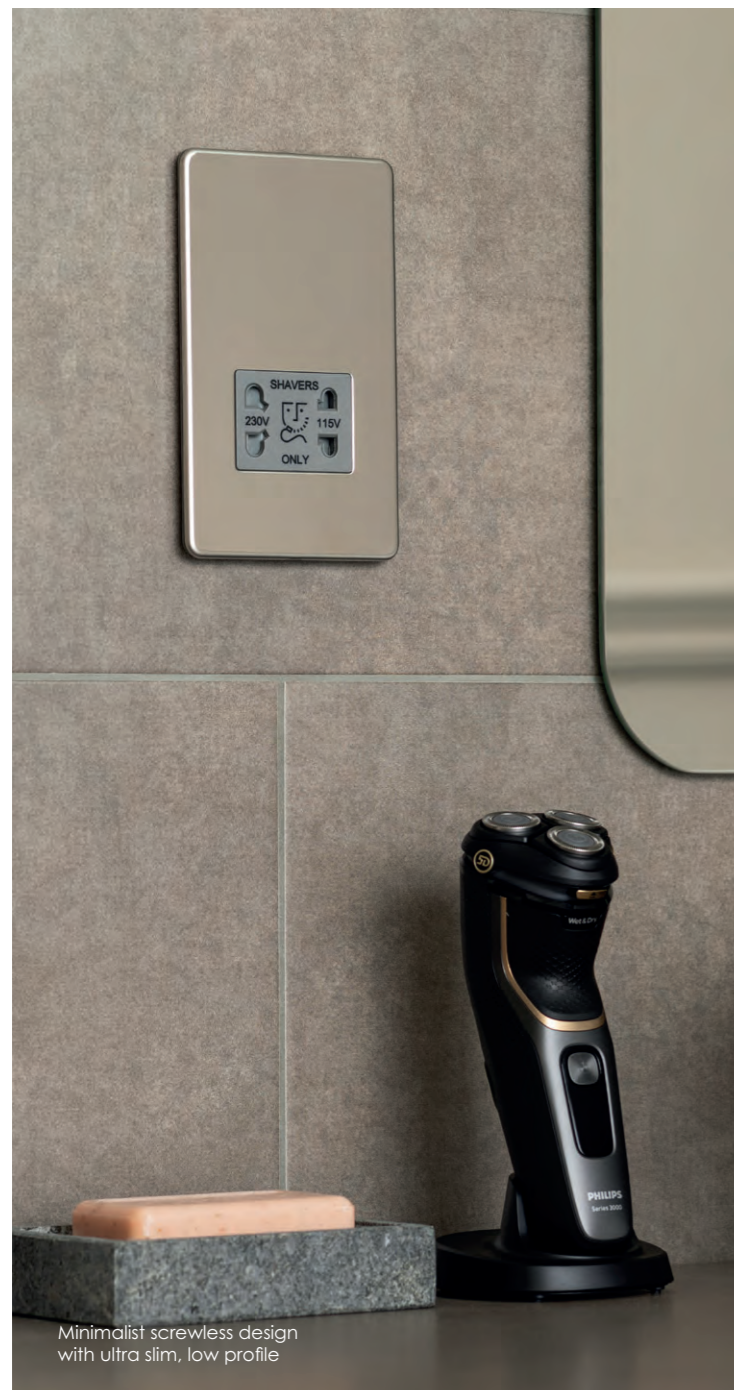

Shaver sockets offer a simple, practical addition to the bathroom, providing convenient power where it's needed most.

SHAVER SOCKET
POLISHED CHROME/WHITE INSERT
F00672 £53
BRUSHED BRASS/BLACK INSERT
F09160 £79