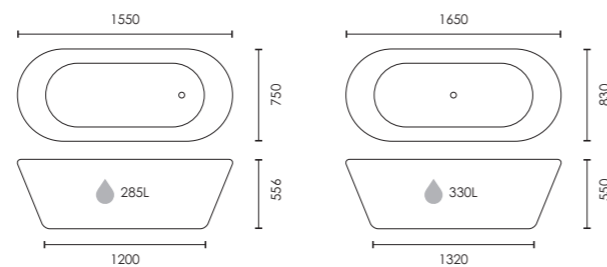

Cusco

Solid surface luxury round stone resin freestanding double-ended bath with integrated waste and milled overflow - Matt White

L1550 x W750 (weight: 105kg)

F09056

£2,349

L1650 x W830 (weight: 110kg)

F09058

£2,569

Space Saving | ↔ |