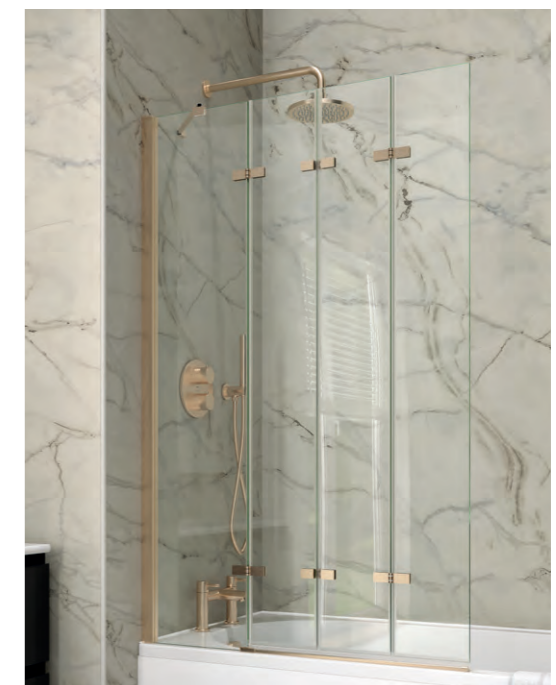

PEZZO
6MM FRAMELESS 4 FOLD BATH SCREEN
F01399 W965 x H1500 Polished Silver **£375**
F10757 W965 x H1500 Matt Black **£399**
F10758 W965 x H1500 Brushed brass **£399**
(Available in left or right hand, please state when ordering.)

MINERAL 8MM BRUSHED BRASS