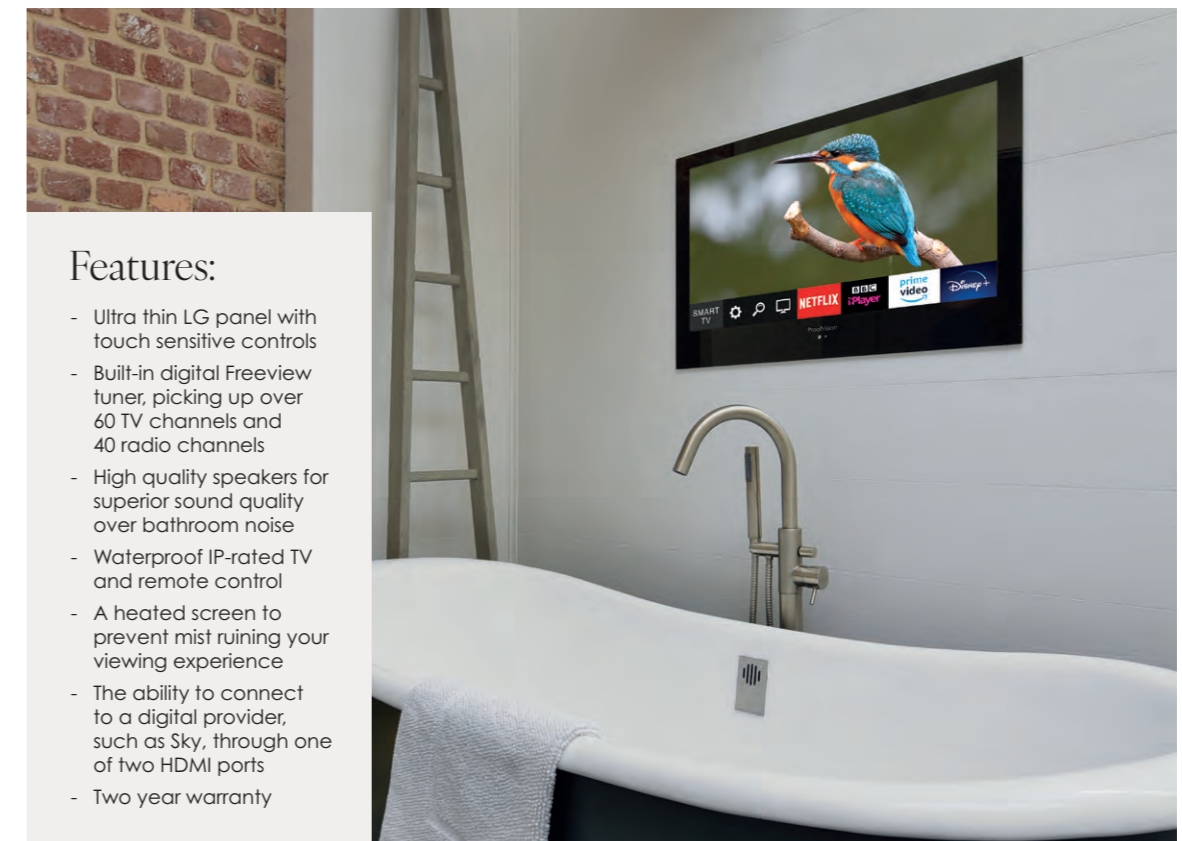

24" TV - SCREEN MEASURES

595 x 397mm

F04268 Black finish **£1,299**
F04269 Mirror finish **£1,349**

Bathroom Technology

Features:

- Ultra thin LG panel with touch sensitive controls
- Built-in digital Freeview tuner, picking up over 60 TV channels and 40 radio channels
- High quality speakers for superior sound quality over bathroom noise
- Waterproof IP-rated TV and remote control
- A heated screen to prevent mist ruining your viewing experience
- The ability to connect to a digital provider, such as Sky, through one of two HDMI ports
- Two year warranty