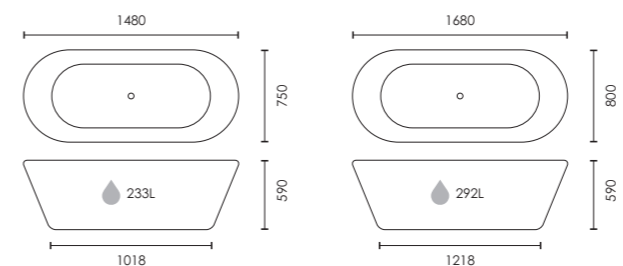

Summit

Twin-skinned luxury freestanding double-ended bath

1480 x 750mm

F05283

£1,875

1680 x 800mm

F05248

£1,999

Space Saving | ↔ |

Colour customisation available