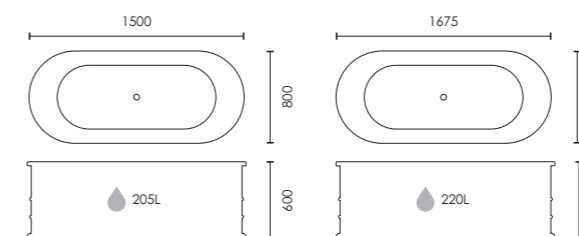

Waste and overflow to be ordered separately.

F10822 L1500 x W800 x H600mm **£1600**
F10823 L1675 x W800 x H600mm **£1600**

i For waste kits & coordinating covers see p.213

 Colour customisation available