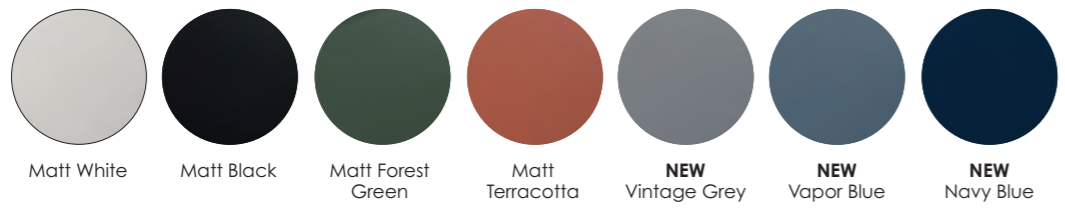

7 beautiful finishes to choose from

2) Choose your basin:

ENZO CERAMIC BASIN OFFSET

- F10991 Washbasin 101 Enzo Left Bowl Matt Black £387
- F10987 Washbasin 101 Enzo Left Bowl Matt White £387
- F10992 Washbasin 101 Enzo Right Bowl Matt Black £387
- F10988 Washbasin 101 Enzo Right Bowl Matt White £387