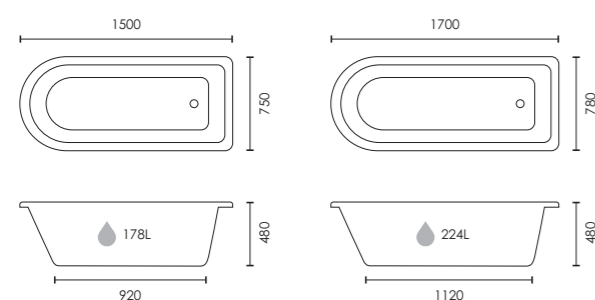

Hatton

Single-ended freestanding bath, suitable for use with a bath screen.

1500 x 750mm F10427	£749
1700 x 750mm F10428	£789

Colour customisation available