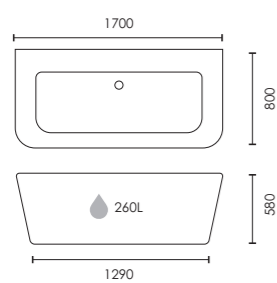

Mono

Thin-edged, twin skinned luxury freestanding back to wall bath with waste

1700 x 800mm
F06633

£1,749

Colour customisation available