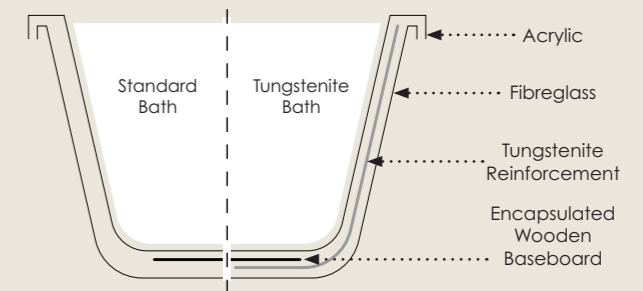

Tungstenite

Tungstenite is a substantially strong, hard wearing coating that is applied to the reverse of the bath, making it as durable as a cast iron bath but with the warmer and easier to maintain finish of acrylic.

BENEFITS - much stronger than acrylic, retains heat for approx 30 minutes longer than acrylic, improved bath stability & rigidity and increased durability resulting in a longer life span.