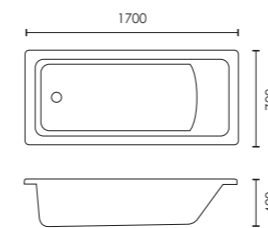

Chic²

	Capacity	Standard	Tungstenite
1700 x 700mm	188L	F05270 £399	F05271 £549
1700 x 750mm	225L	F05272 £435	F05273 £465
1800 x 800mm	258L	F05274 £439	F05275 £575