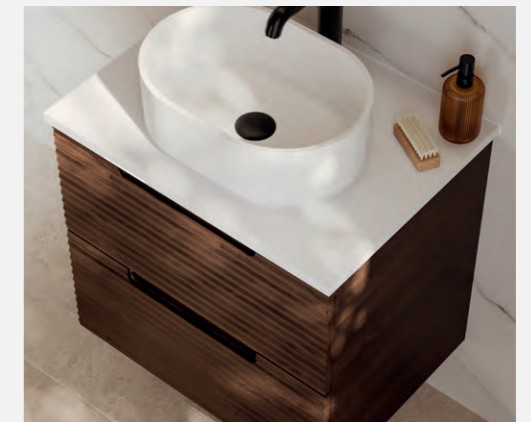

A Considered Colour Palette

Our furniture ranges are available in a carefully curated palette to suit every taste. Opt for calm, soft neutrals for a timeless look, introduce personality with bold statement colours or bring warmth and texture with tactile woodgrain finishes.

Our bathroom furniture collection combines considered design with practical storage, offering styles to suit both contemporary and classic interiors. From compact options to statement vanity units, each range is designed to bring balance, organisation and a cohesive feel to your bathroom.

We have a range of furniture styles to suit different layouts. Wall-hung units create a lighter, more spacious feel, floor standing designs add a furniture-led look with generous storage, while compact options are ideal for smaller rooms without compromising on style.

Soft-Close Comfort as Standard

Every furniture range is supplied with soft-close doors and drawers as standard, creating a quieter, smoother feel in everyday use. It's a small detail that protects the furniture over time and adds a more refined feel, all backed by a 10-year guarantee for lasting peace of mind.

Smart Storage Solutions

Thoughtfully designed storage makes the bathroom easier to live with. Full-extension drawers provide clear access to everything inside, while integrated dividers help keep essentials organised, tidy and exactly where you need them.