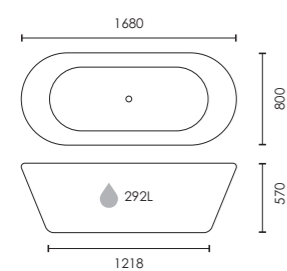

Graphite Summit

Twin-skinned luxury freestanding double-ended bath with matt black finish

1680 x 800mm
F05249

£2,299