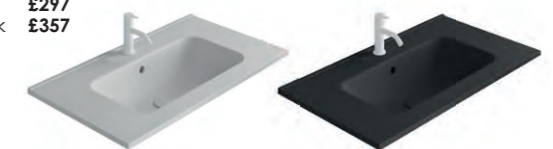

2) Choose your basin:

ENZO GLOSS WHITE CERAMIC BASINS		ENZO MATT BLACK CERAMIC BASINS	
○ F04813	600mm £210	● F09650	600mm Matt Black £250
○ F04814	800mm £220	● F10619	800mm Matt Black £297
○ F04815	1000mm £265	● F10990	1000mm Matt Black £357
ENZO MATT WHITE CERAMIC BASINS			
○ F09649	600mm Matt White £250		
○ F10985	800mm Matt White £297		
○ F10986	1000mm Matt White £357