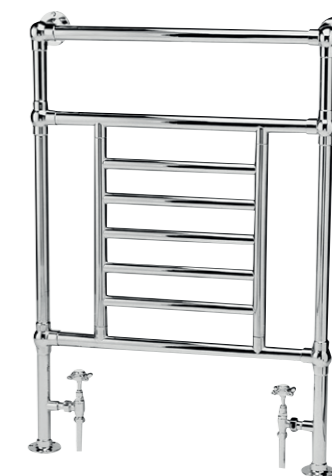

ⓘ For matching valves see page 392

Chatsworth

	Size	Colour	BTUs	
● F06513	W673 x H966	Black Nickel	852	£410

Wentworth

	Size	Colour	BTUs	
● F06514	W659 x H952	Black Nickel	3017	£410

Statton

	Size	Colour	BTUs	
● F03883	W694 x H940	Chrome	1245	£425