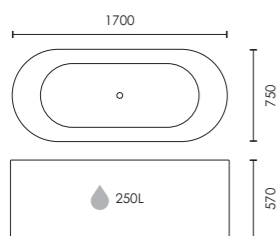

Selinus

New

Twin-skinned fluted freestanding bath with tap ledge with fitted waste and overflow.

1700 x 750mm
F11335

£1600