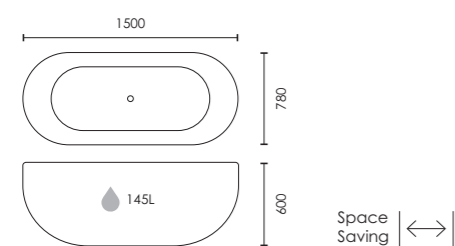

Minuet

Acrylic compact freestanding bath reinforced with stone resin. Waste and overflow included.

F10808 L1500 x W780 x H600mm **£1600**

i For waste kits & coordinating covers see p.213

Colour customisation available

Perfect with...