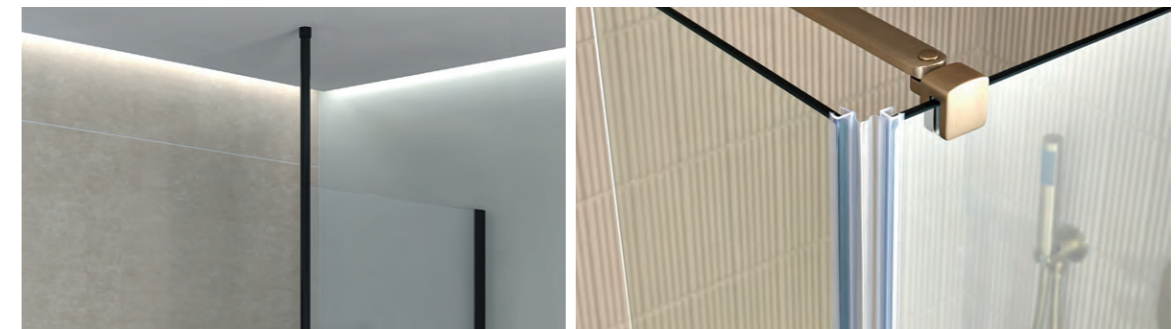

Mineral Walk-In

8mm Glass |<=>| 1950mm Height |<=>|

Want to create a truly unique feel? The perfect way to bring definition to your bathroom without blocking light or restricting space is our Mineral walk-in range. The modular panels and accessories allow you to create a bespoke showering solution, with exquisite styling from the sleek profiling in a range of finishes.

Specifications:

- Reversible Enclosure
- Power Shower Suitable
- Concealed Fittings
- Wetroom Compatible
- Top Cover Caps
- Adjustable Wall Profiles

	Clear Glass Only (Requires Profile Pack)
600mm Walk-In front panel	F09283 £115
700mm Walk-In front panel	F09285 £125
760mm Walk-In front panel	F10778 £125
800mm Walk-In front panel	F09287 £129
900mm Walk-In front panel	F09289 £145
1000mm Walk-In front panel	F09291 £160
1100mm Walk-In front panel	F10342 £175
1200mm Walk-In front panel	F09293 £195
1400mm Walk-In front panel	F09295 £235
1600mm Walk-In front panel	F10344 £275
200mm Flipper panel (Requires hinge)	F10338 £60
300mm Flipper panel (Requires hinge)	F09297 £70
400mm Flipper panel (Requires hinge)	F10340 £80

For shower tray options

See page 344

	Chrome	Brushed Brass	Matt Black	Gunmetal	Brushed Bronze
Flipper panel hinge pack	F09279 £105	F09280 £105	F09281 £105	F09282 £105	F10793 £105
Stabilising bar T connector (for side panels)	F09275 £20	F09276 £20	F09277 £20	F09278 £20	F10803 £20
Profile pack with stabilising bar (for glass panels)	F09506 £105	F09507 £105	F09508 £105	F09509 £105	F10798 £105
Floor to ceiling stabilising bar	F09974 £105	F09972 £105	F09971 £105	F09974 £105	N/A

i For Walk in panels with smoked glass, please refer to the Elite panels