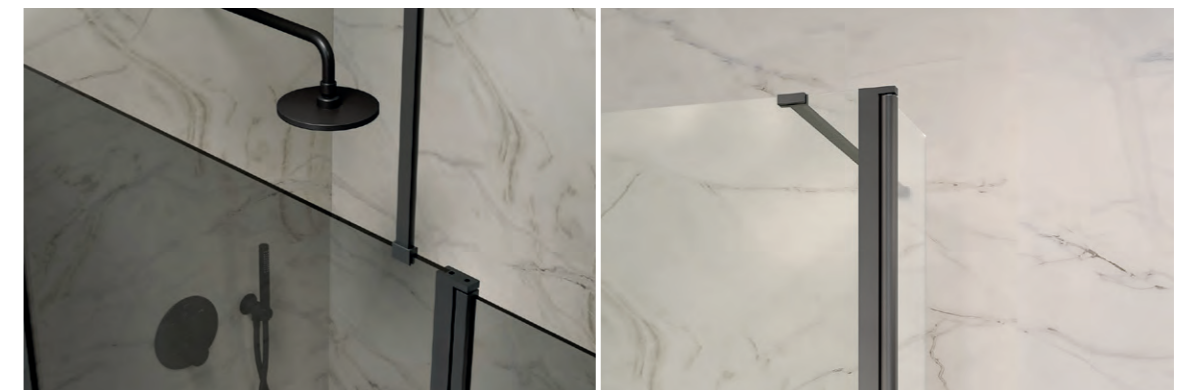

Elite Walk-In

10mm Glass |<=>| 2000mm Height |<=>|

Add a distinctive look and a dramatic feel to your showering space with the stunning Elite Walk-in panels. The premium range of glass panels are crafted out of 10mm clear or smoked glass, with a minimalist profile and innovative hinge mechanisms perfect for creating a cool and contemporary space. The smoky tint lets you enjoy more privacy, while a folding flipper panel minimises splashes. This walk-in panel can be used with or without shower trays.

Specifications:

- Reversible Enclosure
- Concealed Fittings
- Wetroom Compatible
- Adjustable Wall Profiles
- Aquashield coating

	Clear Glass Only (Requires Profile Pack)	Smoked Glass Only (Requires Profile Pack)
600mm Walk-In front panel	F10040 £159	F10049 £175
700mm Walk-In front panel	F10041 £179	F10050 £195
800mm Walk-In front panel	F10042 £195	F10051 £210
900mm Walk-In front panel	F10043 £199	F10052 £229
1000mm Walk-In front panel	F10044 £229	F10053 £259
1100mm Walk-In front panel	F10045 £249	F10054 £289
1200mm Walk-In front panel	F10046 £259	F10055 £299
1400mm Walk-In front panel	F10047 £299	F10056 £349
1600mm Walk-In front panel	F10048 £349	F10057 £395

	Chrome	Brushed Brass	Matt Black
8mm Flipper panel & profile pack - Clear Glass	F10062 £179	F10059 £269	F10058 £225
8mm Flipper panel & profile pack - Smoked Glass	F10060 £199	-	F10061 £259
Wetroom profile pack	F10071 £110	F10070 £125	F10069 £115
Wetroom glass to ceiling stabilising bar	F10066 £79	F10067 £89	F10068 £85
Wetroom floor to ceiling stabilising bar	F10063 £115	F10064 £135	F10065 £125