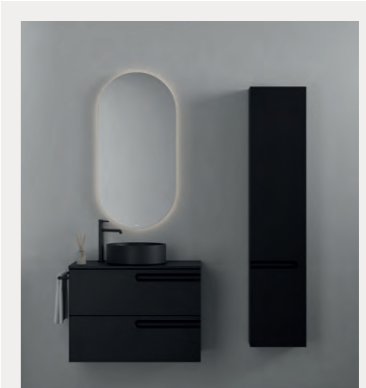

1400MM UNCUT WORKTOP

- F09779 Matt White £386
- F09780 Matt Black £386
- F09781 Forest Green £444
- F09782 Terracotta £444
- F11012 Vintage Grey NEW £444
- F11011 Vapor Blue NEW £444
- F11010 Navy Blue NEW £444

Looking for extra storage?
Why not add a column unit.

350MM COLUMN UNITS

L/H
W350 X H1620 X D245

- F10952 Matt White £582
- F10953 Matt Black £582
- F10956 Matt Forest Green £699
- F10958 Matt Terracotta £699
- F10957 Vintage Grey NEW £699
- F10955 Vapor Blue NEW £699
- F10954 Navy Blue NEW £699

350MM COLUMN UNITS

R/H
W350 X H1620 X D245

- F10944 Matt White £582
- F10945 Matt Black £582
- F10948 Matt Forest Green £699
- F10950 Matt Terracotta £699
- F10949 Vintage Grey NEW £699
- F10947 Vapor Blue NEW £699
- F10946 Navy Blue NEW £699