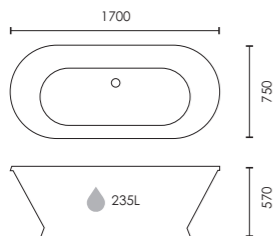

Napoli

Twin skinned double-ended freestanding bath with ledge

1700 x 750mm
F09346

£1,699

Colour customisation available