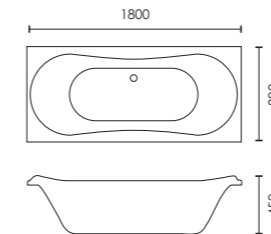

Luna

Available with:      

	Capacity	Standard
1700 x 750mm	172L	F05191 £579
1700 x 750mm 6 Jet Whirlpool Bath	172L	F05171 £1,200
1700 x 750mm 10 Jet Whirlpool Bath	172L	F05170 £1,575

Comet

Available with:      