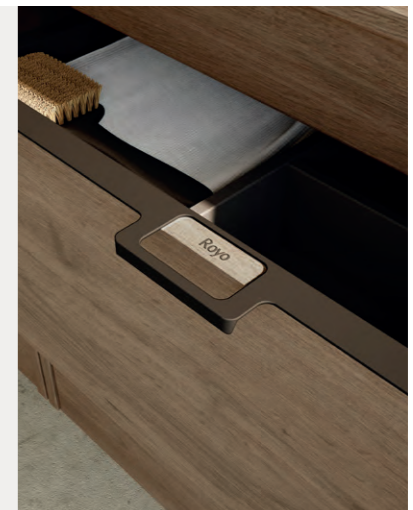

A CLEAN SYMMETRICAL LOOK CAN BE CREATED USING A STANDARD 1000 VANITY UNIT AND CENTRAL BASIN.