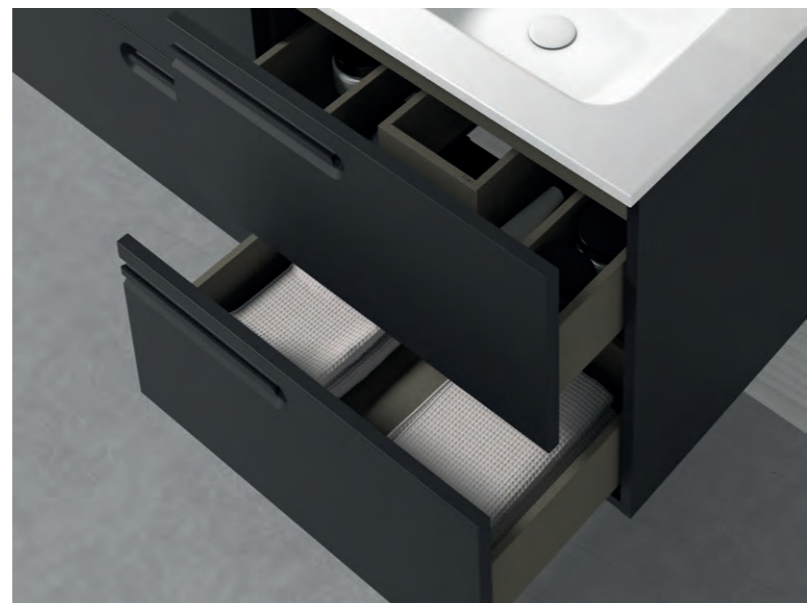

Econic

Bring a Mediterranean feel to the bathroom with cool blues, warm terracotta tones and softer neutrals that feel calm and cohesive. The softly rounded integrated handle blends seamlessly into the vanity, creating a smooth, uninterrupted look that feels relaxed and considered.

Range features:

- 18mm Drawer fronts
- Full extraction drawers
- Hettich drawer runners
- Soft close hinges
- Integrated handle
- Lacquered finish

1) Choose your unit:

- F09616 Matt White £725
- F09617 Matt Black £725
- F09618 Matt Forest Green £925
- F09619 Matt Terracotta £925
- F10934 Vintage Grey NEW £925
- F10933 Vapor Blue NEW £925
- F10932 Navy Blue NEW £725

- F09620 Matt White £725
- F09621 Matt Black £725
- F09622 Matt Forest Green £925
- F09623 Matt Terracotta £925
- F10930 Vintage Grey NEW £925
- F10929 Vapor Blue NEW £925
- F10928 Navy Blue NEW £725

- F10936 Matt White £833
- F10937 Matt Black £833
- F10940 Matt Forest Green £958
- F10942 Matt Terracotta £958
- F10941 Vintage Grey NEW £958
- F10939 Vapor Blue NEW £958
- F10938 Navy Blue NEW £833

350MM COLUMN UNITS L/H
W350 X H1620 X D245

- F10952 Matt White £582
- F10953 Matt Black £582
- F10956 Matt Forest Green £699
- F10958 Matt Terracotta £699
- F10957 Vintage Grey NEW £699
- F10955 Vapor Blue NEW £699
- F10954 Navy Blue NEW £699

350MM COLUMN UNITS R/H
W350 X H1620 X D245

- F10944 Matt White £582
- F10945 Matt Black £582
- F10948 Matt Forest Green £699
- F10950 Matt Terracotta £699
- F10949 Vintage Grey NEW £699
- F10947 Vapor Blue NEW £699
- F10946 Navy Blue NEW £699

2) Choose your basin:

1. ENZO CERAMIC GLOSS WHITE BASIN
2. F04813 600mm £210
   - F04814 800mm £220
   - F04815 1000mm £265

1. ENZO CERAMIC BASINS MATT
2. F09649 600mm Matt White £250
   - F09650 600mm Matt Black £250
   - F10619 800mm Matt Black £297
   - F10985 800mm Matt White £297