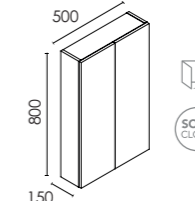

500MM DAI 2 DOOR WALL UNIT
W500 x H800 x D150

- F10900 Gloss White £422
- F11068 Matt Sand £422
- F10902 Nordic Oak £422
- F10901 Samara Ash £422