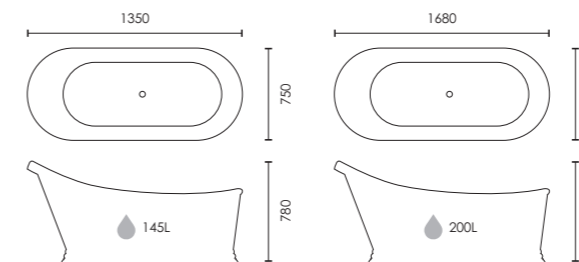

i For waste kits & coordinating covers see p.213

Colour customisation available