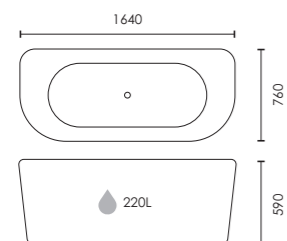

Osyn

Acrylic freestanding back to wall bath reinforced with stone resin. Features a tap ledge for the option of wall or deck mounted bath mixers.

Waste and overflow to be ordered separately.

F10813 L1640 x W760 x H590mm **£1600**

i For waste kits & coordinating covers see p.213

Colour customisation available

Mosoa

Acrylic freestanding bath reinforced with stone resin. Featuring a clever tap ledge, giving you the flexibility to choose either freestanding or deck-mounted bath mixers.

Waste and overflow to be ordered separately.

F10822 L1500 x W800 x H600mm **£1600**
F10823 L1675 x W800 x H600mm **£1600**