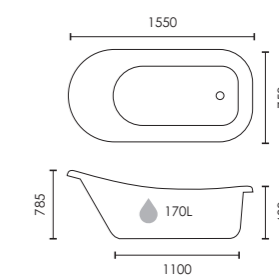

£749

Space Saving | ↔ |

 Colour customisation available

i For Holborn brassware see page 246

Wentworth

Double-ended freestanding bath

1700 x 750mm

F10429