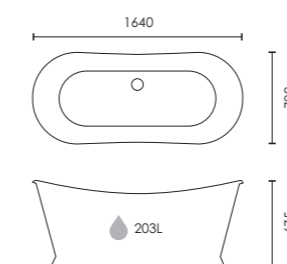

Victoria

Twin skinned double-ended freestanding bath

1640 x 700mm

F09344

£1,649