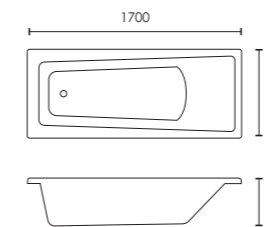

Atlanta

Available with:

	Capacity	Standard	Tungstenite
1400 x 700mm	118L	-	F05228 £555
1500 x 700mm	129L	-	F05226 £555
1600 x 700mm	133L	-	F05224 £555
1700 x 700mm	141L	F05189 £359	F05199 £520
1700 x 750mm	159L	-	F05230 £490
1700 x 700mm 6 Jet Whirlpool Bath		F05168 £1,050	