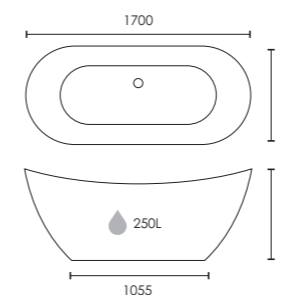

£1,749

 Colour customisation available

Aphrodite

Twin-skinned luxury freestanding double-ended bath

1700 x 780mm
F01367

£1,889

 Colour customisation available

Perfect with...