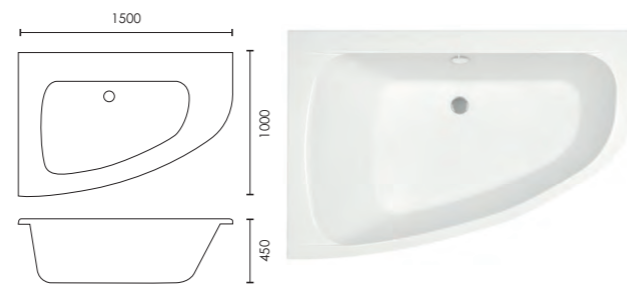

Left hand bath shown.

Lagoon

Available with:

	Capacity	Standard
1200 x 1200mm	225L	F05699 £915
1200mm Corner panel	-	F05697 £279