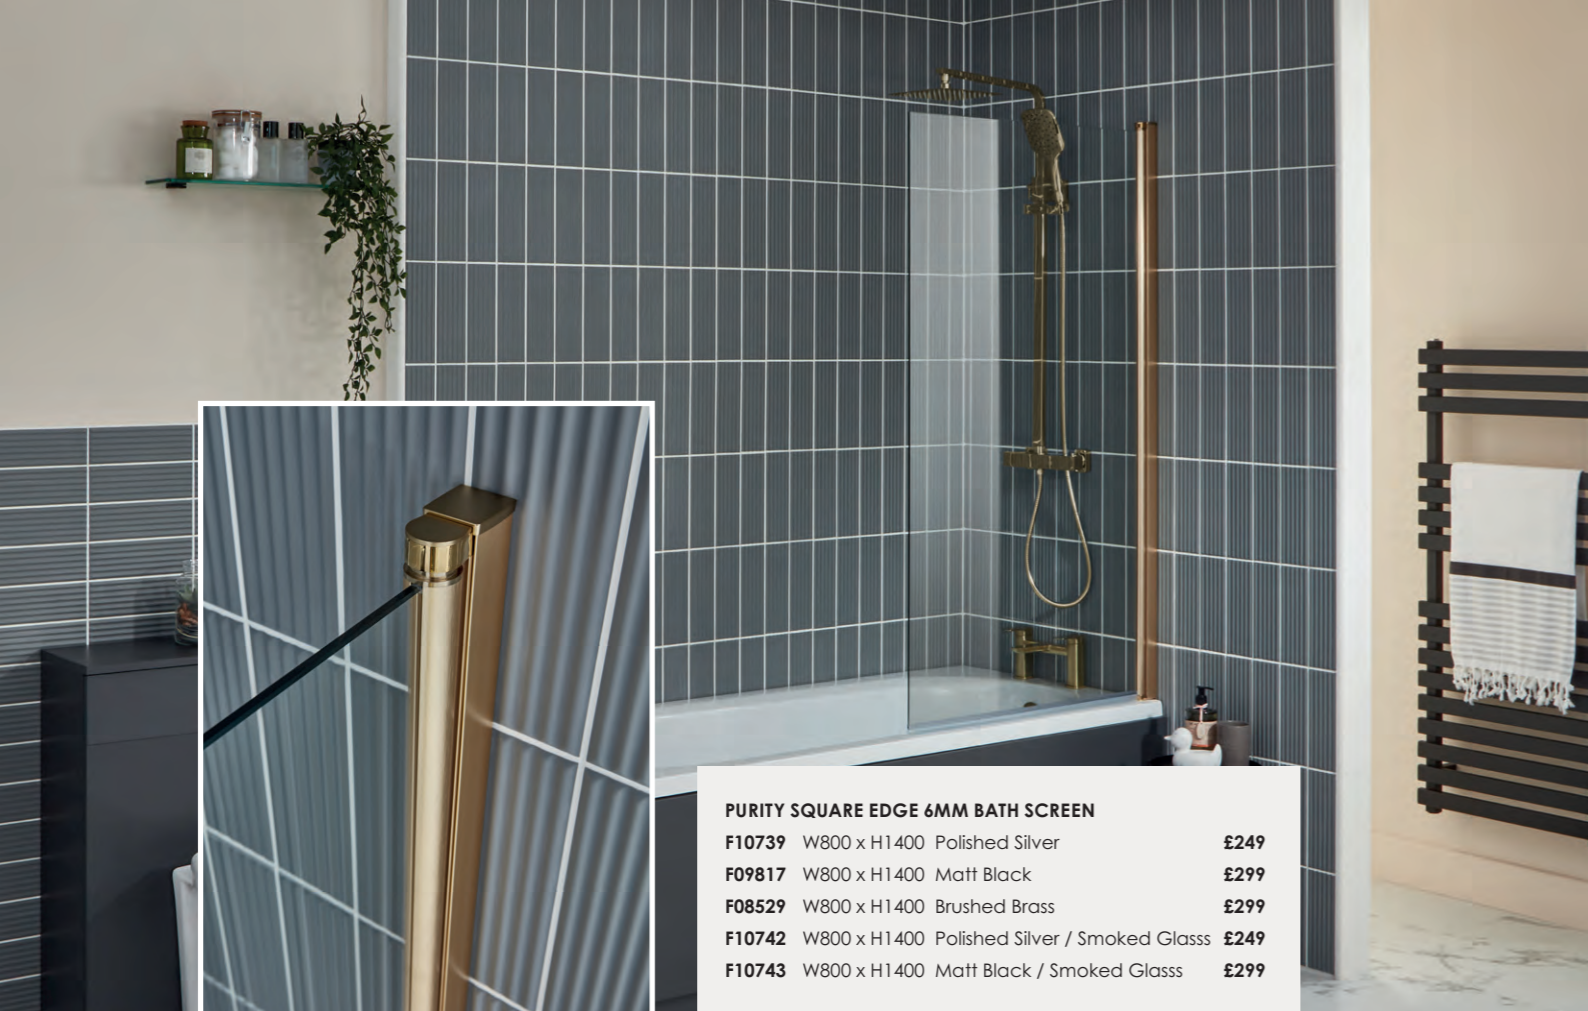

PURITY SQUARE EDGE 6MM BATH SCREEN

- **F10739** W800 x H1400 Polished Silver **£249**
- **F09817** W800 x H1400 Matt Black **£299**
- **F08529** W800 x H1400 Brushed Brass **£299**
- **F10742** W800 x H1400 Polished Silver / Smoked Glass **£249**
- **F10743** W800 x H1400 Matt Black / Smoked Glass **£299**