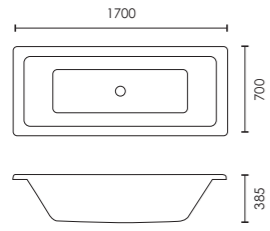

Duo bath shown

Duo

Available with:

	Capacity	Standard	Tungstenite
1700 x 700mm	152L	F05257 £399	F05258 £559
1800 x 800mm	195L	F05260 £499	-

Carrera

Available with:       

	Capacity	Standard	Tungstenite
1700 x 700mm	152L	F05286 £385	F05287 £529
1700 x 750mm	159L	F05288 £399	F05289 £555
1700 x 800mm	167L	F05290 £435	F05291 £575
1800 x 800mm	182L	F05292 £449	F05293 £580