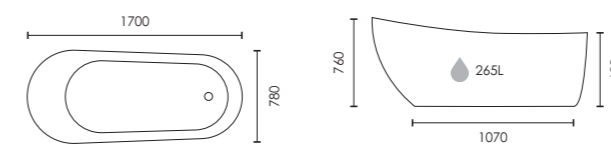

Ophelia

Twin skinned luxury freestanding bath with ledge

1700 x 780mm

GLOSS WHITE
F10444

£1,275

MATT BLACK
F10443

£1,275

Colour customisation available