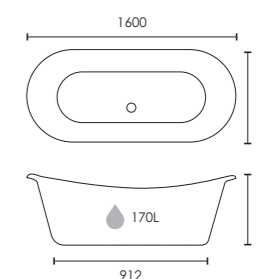

Blenheim

Double-ended freestanding bath

1600 x 720mm

F10425
(Bath feet required)

£789

Space Saving | ↔ |

Colour customisation available

i For bath feet see page 263

Available with brass, black, Chrome or white feet - See page 263

Camden

Single-ended freestanding slipper bath

1550 x 750mm

F10426
(Bath feet required)

£749

Space Saving | ↔ |

Colour customisation available

i For Holborn brassware see page 246