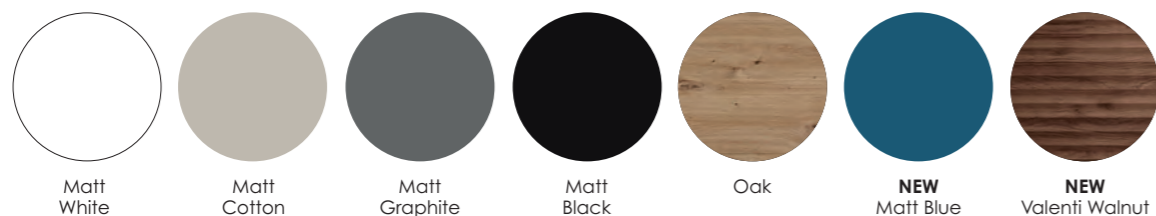

For more countertop basin options see pages 78-83

7 beautiful finishes to choose from