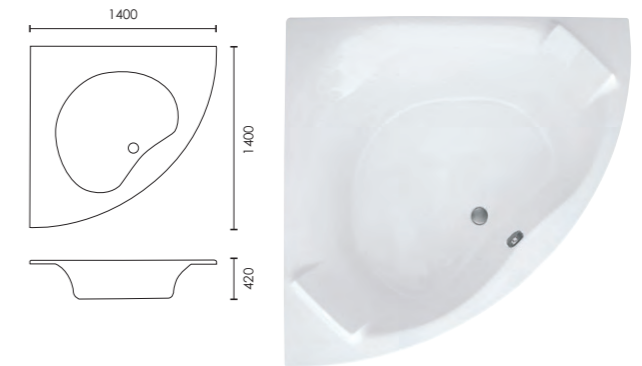

Luxe

Available with:

	Capacity	Standard
1400 x 1400mm	212L	F05206 £760
Luxe corner panel	212L	F05216 £299