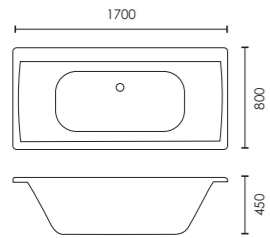

Oporto

Available with:

	Capacity	Standard	Tungstenite
1700 x 800mm	206L	-	F05200 £689
1800 x 800mm	211L	F05192 £679	F05201 £825
1900 x 800mm	243L	-	F05202 £915
1900 x 900mm	286L	-	F05203 £915
1800 x 800mm 10 Jet Whirlpool Bath		F05172 £1,599