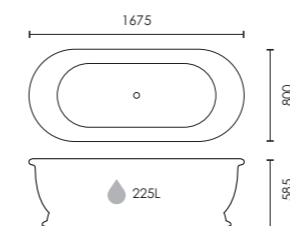

F10819 L1675 x W800 x H585mm **£1600**

i For waste kits & coordinating covers see p.213

Colour customisation available

Perfect with...

EDWARDIAN BATH SHOWER MIXER
BRUSHED BRASS
F09885 - £385

RIGHT
HANDED

Nuvion