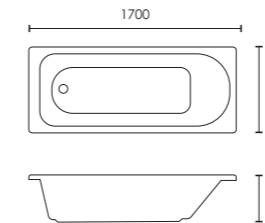

Caymen

Available with: