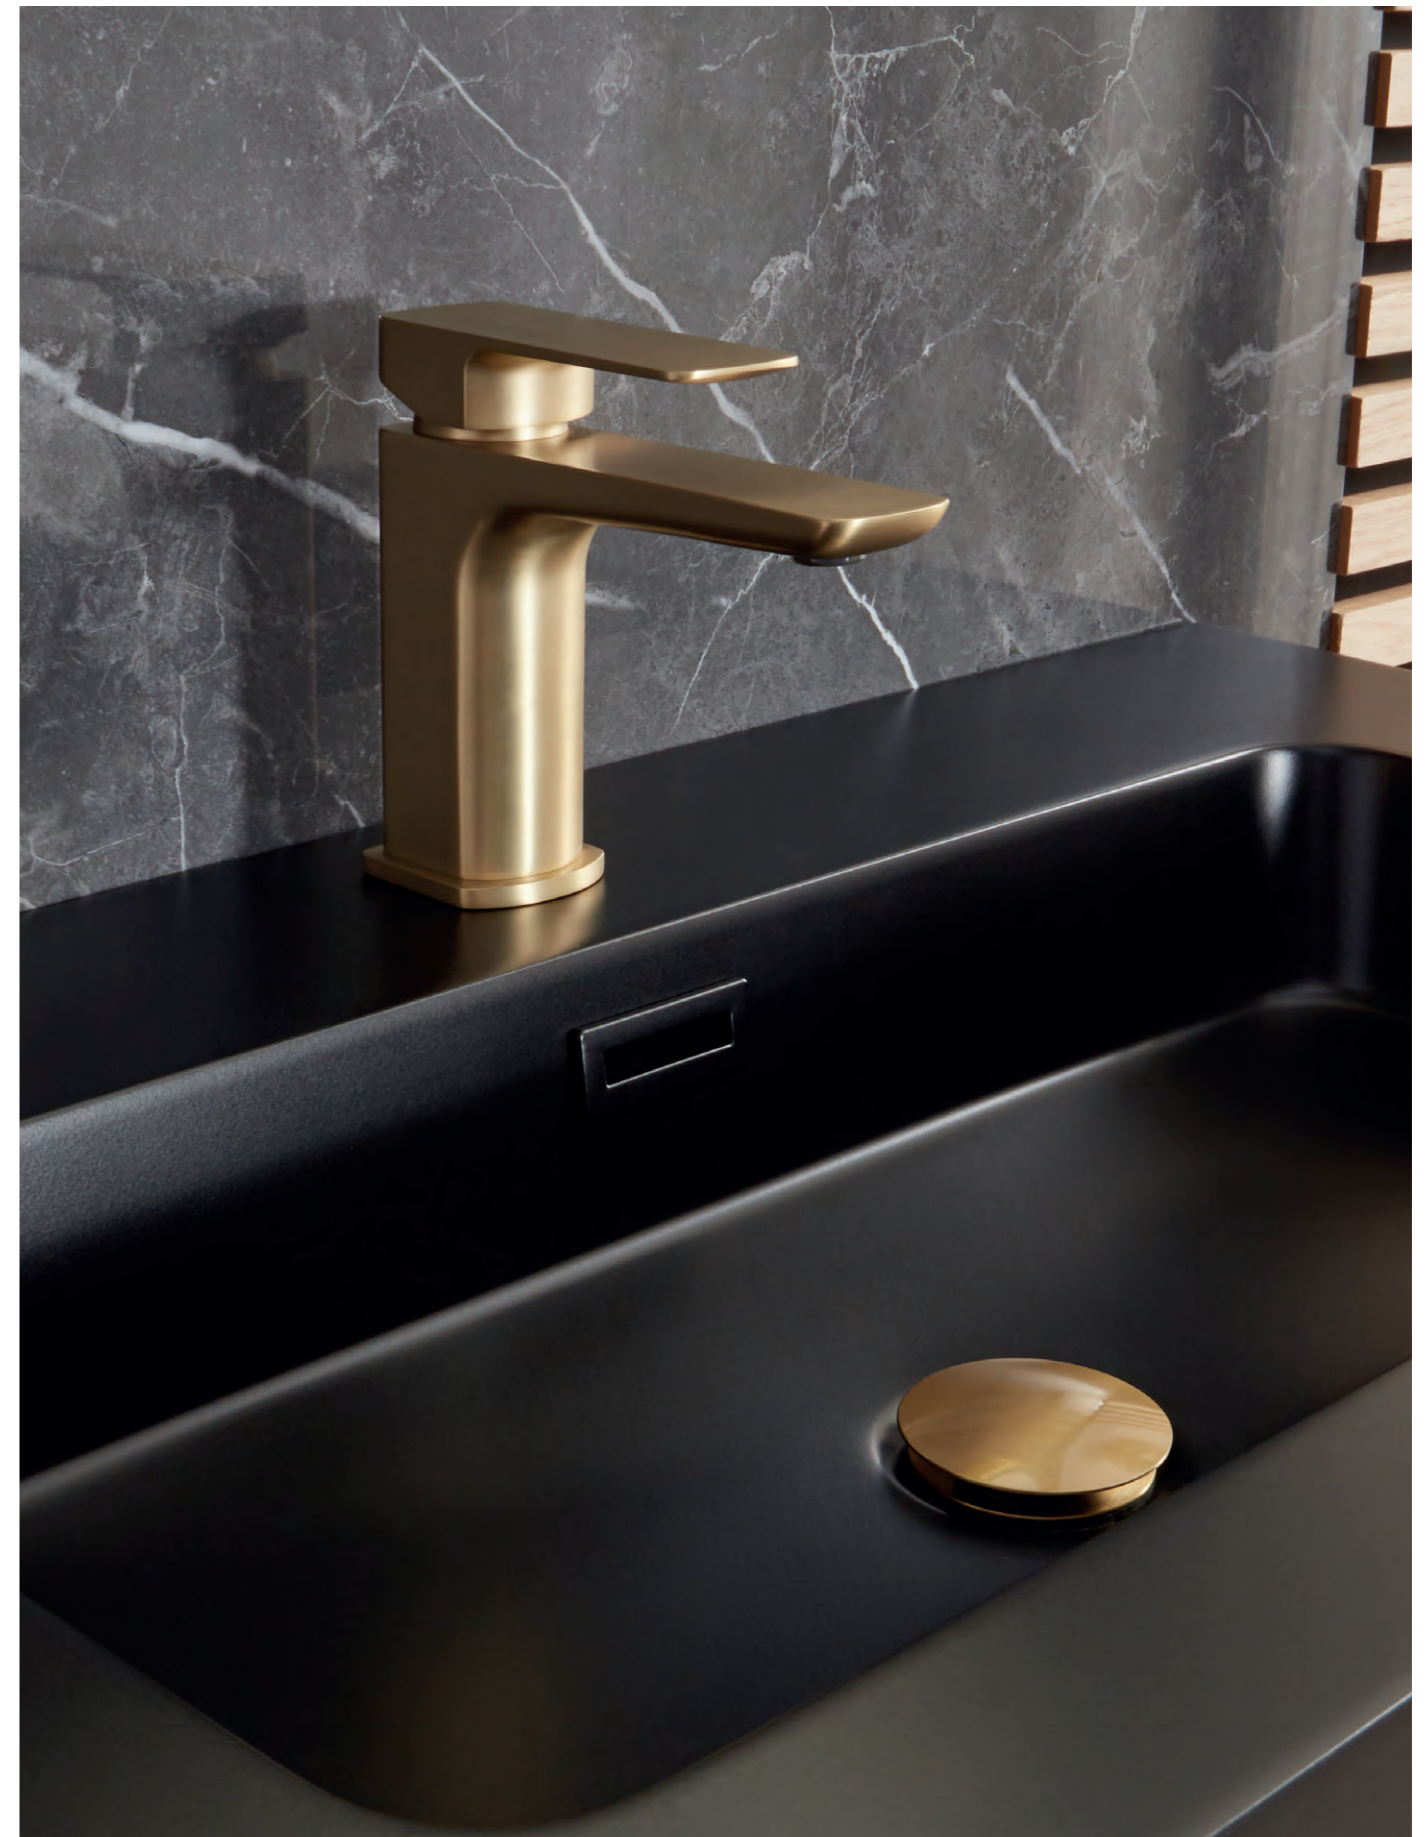

HP1 

ROUND DECK MOUNTED VALVES
F10386 £145

ROUND CASCADE
BATH FILLER AND WASTE
F07517 £115
(Requires valve to operate)

FLOOR STANDING BATH SHOWER MIXER
F10365 £449

HP1

 For matching basin overflow pg212

Lever Brushed Brass