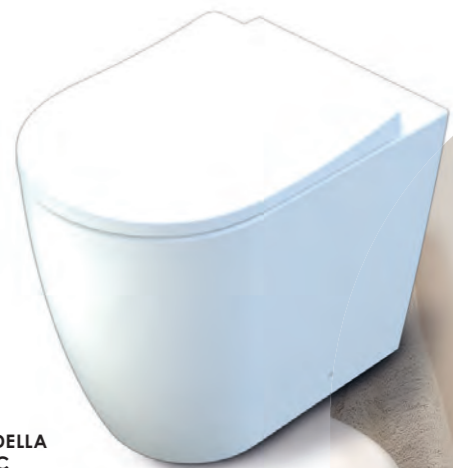

ADELLA WC

Streamlined and understated, with a concealed design that keeps the space feeling composed.
See page 95