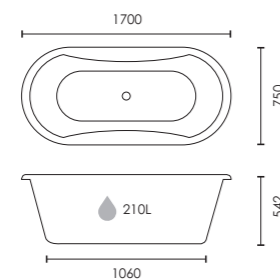

Wentworth

Double-ended freestanding bath

1700 x 750mm

F10429

(Bath feet required)

£789

Space Saving | <-> |

Colour customisation available