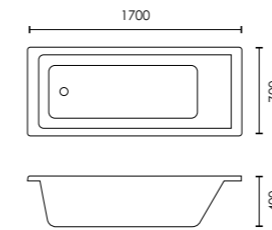

Medici

Available with:

	Capacity	Standard	Tungstenite
1600 X 700mm	168L	F05261 £359	F09352 £379
1600 x 750mm	173L	F09351 £325	F09353 £410
1650 x700mm	187L	F11341 £365	F11342 £395
1650 x800mm	187L	F11343 £435	
1700 x 700mm	185L	F05237 £349	F09356 £410
1700 x 750mm	201L	F05238 £389	F09355 £420
1700 x 800mm	201L	F11346 £379	F11347 £405
1800 x 700mm	229L	F11344 £365	F11345 £430
1800 x 800mm	229L	F05239 £440	F09354 £439