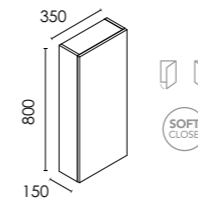

1. **350MM DAI 1 DOOR WALL UNIT**
   W350 x H800 x D150
2. F10897 Gloss White **£384**
   - F11067 Matt Sand **£384**
   - F10899 Nordic Oak **£384**
   - F10898 Samara Ash **£384**