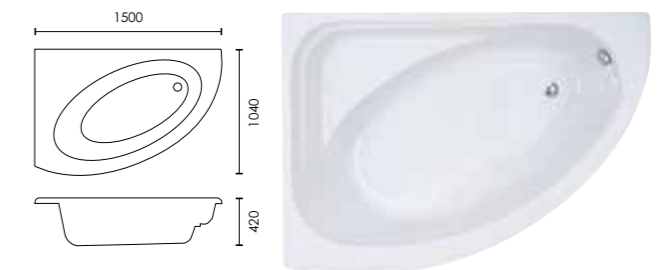

Orlah

Available with:

	Capacity	Standard	Tungstenite
1500 x 1040mm LH	240L	F05706 £555	F05719 £815
1500 x 1040mm RH	240L	F05707 £555	F05720 £815
Corner panel		F05705 £235	

Left hand bath shown.

Lagoon

Available with:

	Capacity	Standard
1200 x 1200mm	225L	F05699 £915
1200mm Corner panel	-	F05697 £279