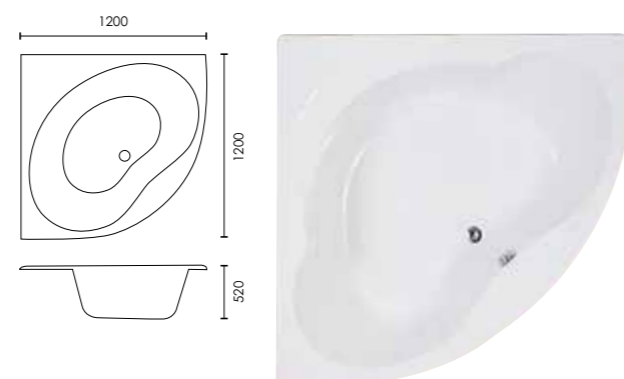

Corner Baths

With clever crescent designs, corner baths are an ideal choice when it comes to maximising space in the bathroom. If you like to relax while the bath fills up, you can kill time by perching on the integrated seating areas, which also double up as a space for toiletries. Then simply sit back and unwind in comfort and luxury.

Luxe

Available with:

	Capacity	Standard
1400 x 1400mm	212L	F05206 £760
Luxe corner panel	212L	F05216 £299

Cleo

Available with:

	Capacity	Standard
1500 x 1000mm LH	241L	F05204 £649
1500 x 1000mm RH	241L	F05205 £649
Corner panel	F05215 £245	

Orlah

Available with:

	Capacity	Standard	Tungstenite
1500 x 1040mm LH	240L	F05706 £555	F05719 £815
1500 x 1040mm RH	240L	F05707 £555	F05720 £815
Corner panel		F05705 £235	

Lagoon

Available with:

	Capacity	Standard
1200 x 1200mm	225L	F05699 £915
1200mm Corner panel	-	F05697 £279