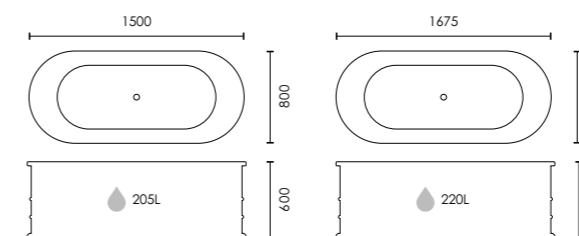

Waste and overflow to be ordered separately.

F10822 L1500 x W800 x H600mm **£1600**
F10823 L1675 x W800 x H600mm **£1600**

MOSOA PROFESSIONALLY PAINTED IN MUSTARD YELLOW

1 For waste kits & coordinating covers see p.213