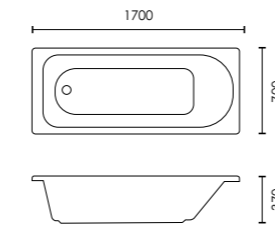

Single Ended

A single-ended bath features a comfortable sloped backrest at one end and both the tap and waste at the opposite end, making it ideal for relaxing baths. It's simple, practical design fits neatly into a wide range of bathroom styles and layouts, offering everyday comfort.

Caymen

	Capacity	Standard	Tungstenite
1200 x 700mm	85L	F05310 £299	F05221 £399
1400 x 700mm	110L	F05311 £255	F05223 £359
1500 x 700mm	115L	F05308 £275	F05222 £380
1600 x 700mm	127L	F05309 £299	F05214 £399
1700 x 700mm	151L	F05307 £320	F05213 £420
1700 x 750mm	159L	F09347 £330	F09348 £439
1800 x 800mm	167L	F09349 £360	F09350 £449
Anti-slip 1700 x 700mm	170L	F08528 £369	-
1700 x 700mm 6 Jet Whirlpool Bath		F05180 £1,050	

Tungstenite

Tungstenite is a substantially strong, hard wearing coating that is applied to the reverse of the bath, making it as durable as a cast iron bath but with the warmer and easier to maintain finish of acrylic.

BENEFITS - much stronger than acrylic, retains heat for approx 30 minutes longer than acrylic, improved bath stability & rigidity and increased durability resulting in a longer life span.