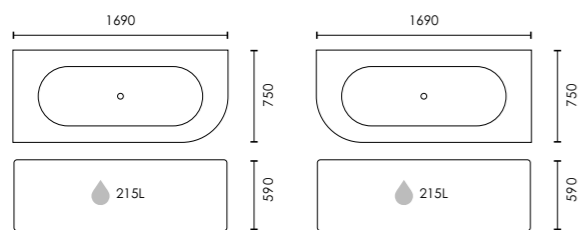

Perfect with...

EDWARDIAN BATH SHOWER MIXER BRUSHED BRASS F09885 - £385

RIGHT
HANDED

Nuvion

Acrylic corner bath reinforced with stone resin.
Waste and overflow to be ordered separately.

L1690 x W750 x H590mm
F10814 Right Handed **£1600**
F10815 Left Handed **£1600**