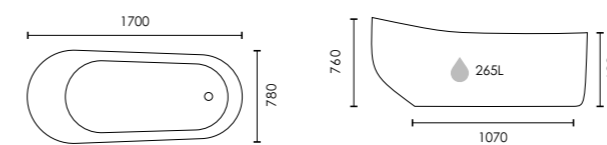

Ophelia

Twin skinned luxury freestanding bath with ledge

1700 x 780mm

GLOSS WHITE
F10444

£1,275

MATT BLACK
F10443

£1,275

 Colour customisation available