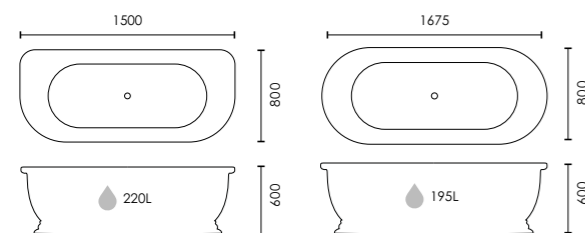

Waste and overflow to be ordered separately.

F10820 L1500 x W800 x H600mm **£1600**

F10821 L1675 x W800 x H600mm **£1600**

For waste kits & coordinating covers see p.213

 Colour customisation available

Mariner Slipper