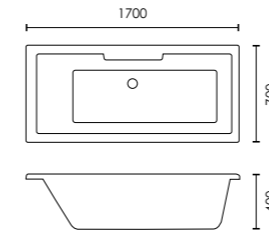

Legend

Available with:

	Capacity	Standard
1500 x 700mm	145L	F05232 £475
1600 x 700mm	155L	F05303 £479
1700 x 700mm	166L	F05305 £525