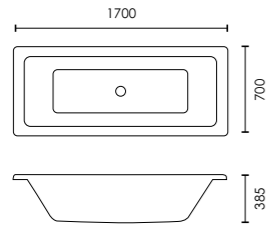

Duo bath shown

Duo

Available with:

	Capacity	Standard	Tungstenite
1700 x 700mm	152L	F05257 £399	F05258 £559
1800 x 800mm	195L	F05260 £499	-

Carrera

Available with:       

	Capacity	Standard	Tungstenite
1700 x 700mm	152L	F05286 £385	F05287 £529
1700 x 750mm	159L	F05288 £399	F05289 £555
1700 x 800mm	167L	F05290 £435	F05291 £575
1800 x 800mm	182L	F05292 £449	F05293 £580