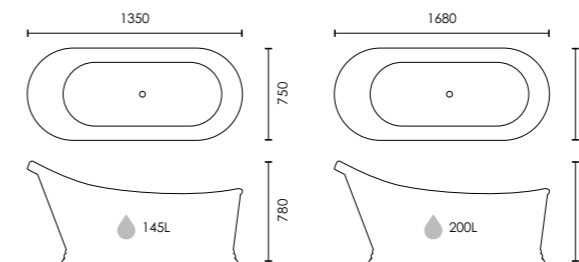

For waste kits & coordinating covers see p.213

Colour customisation available