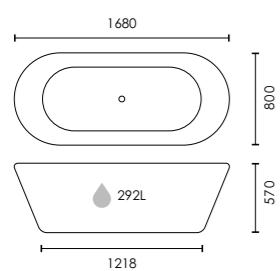

Graphite Summit

Twin-skinned luxury freestanding double ended bath with matt black finish

1680 x 800mm
F05249

£2,299