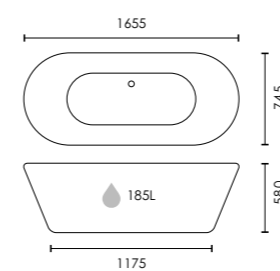

1655 x 745mm
F09345

£1,559

 Colour customisation available

Siena

Thin-edged, twin skinned luxury freestanding back to wall bath with waste

1700 x 800mm
F09815

£1,749

 Colour customisation available