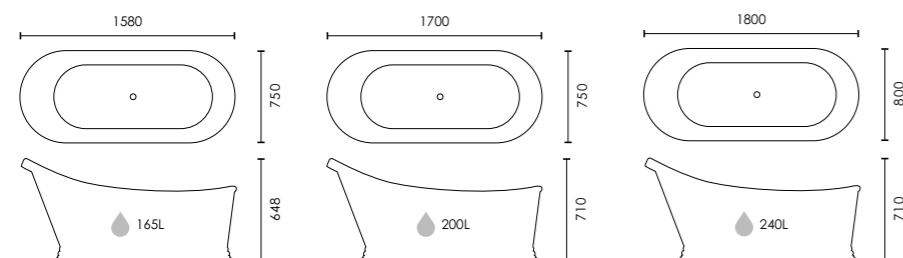

1 For waste kits & coordinating covers see p.213

Colour customisation available