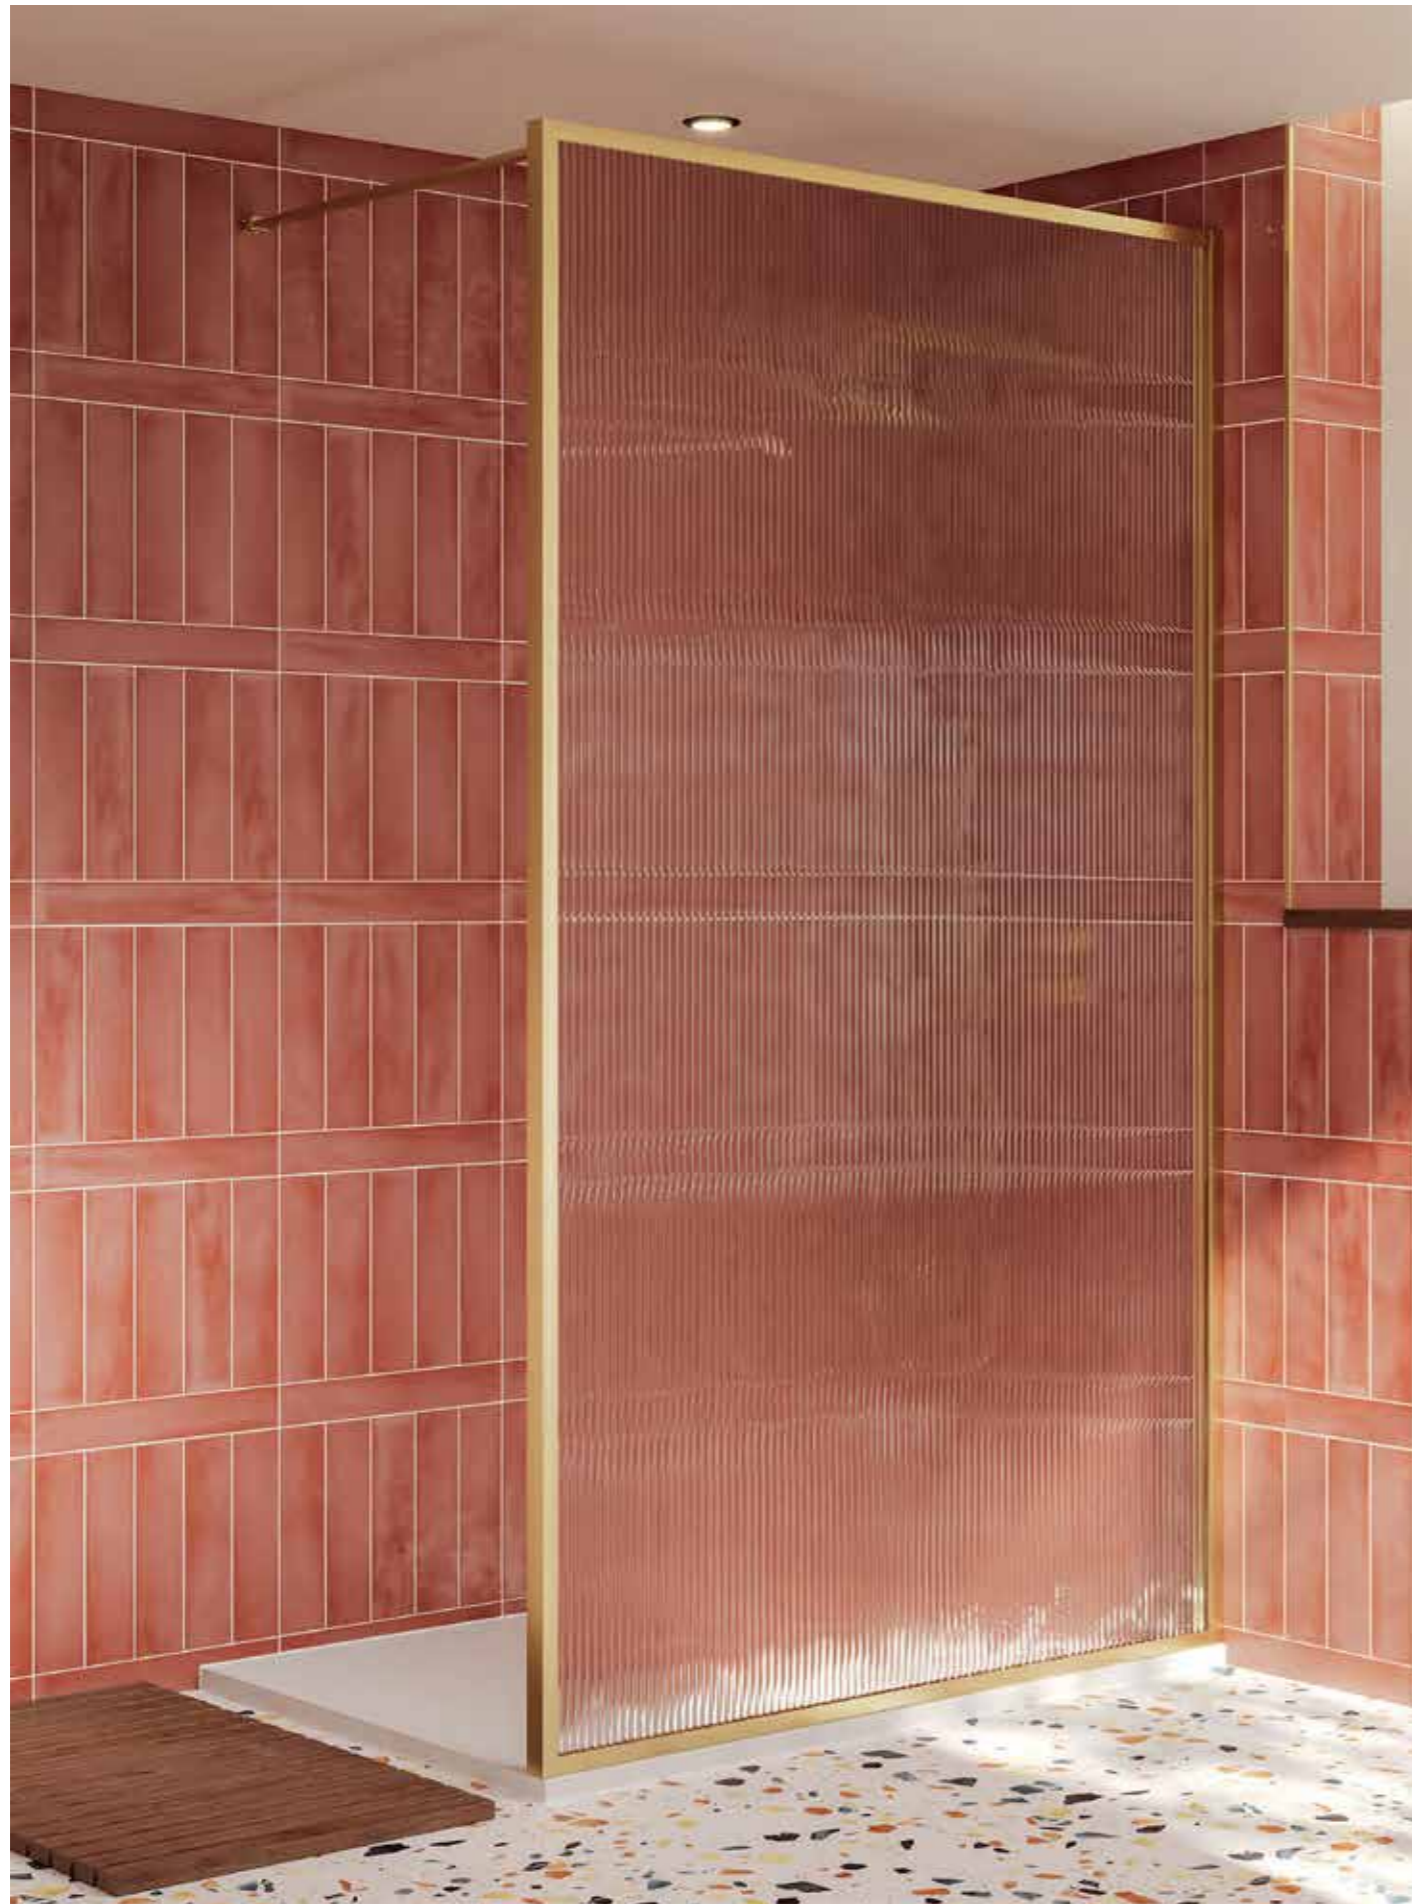

i Allows you to join two panels together to form a walk-in enclosure

Velar Fluted Glass Walk-In

8mm Glass |<=>| 1950mm Height |↑|

Our Aquaglass walk-in panel with fluted glass and unique grooves in high quality 8mm glass provide a stunning visual effect to any bathroom design, cleverly reflecting light to invigorate your senses whilst you shower. Plus the added texture softens the cold surface of glass and provides a calming feel, so you can immerse yourself in a spa-like shower experience every day at home.