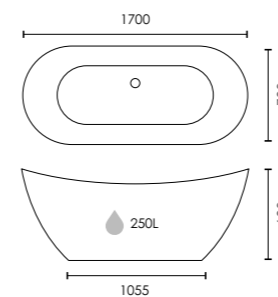

Aphrodite

Twin-skinned luxury freestanding double-ended bath

1700 x 780mm
F01367

£1,889

Colour customisation available

Perfect with...

MINERAL FREESTANDING BATH
SHOWER Mixer - Matt black F08008
£719