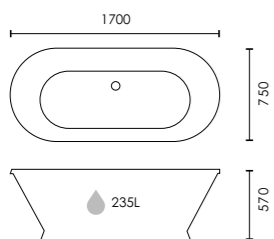

GRAPHITE
F05964

£2,249

 Colour customisation available

Napoli

Twin skinned double-ended freestanding bath with ledge

1700 x 750mm
F09346

£1,699

 Colour customisation available