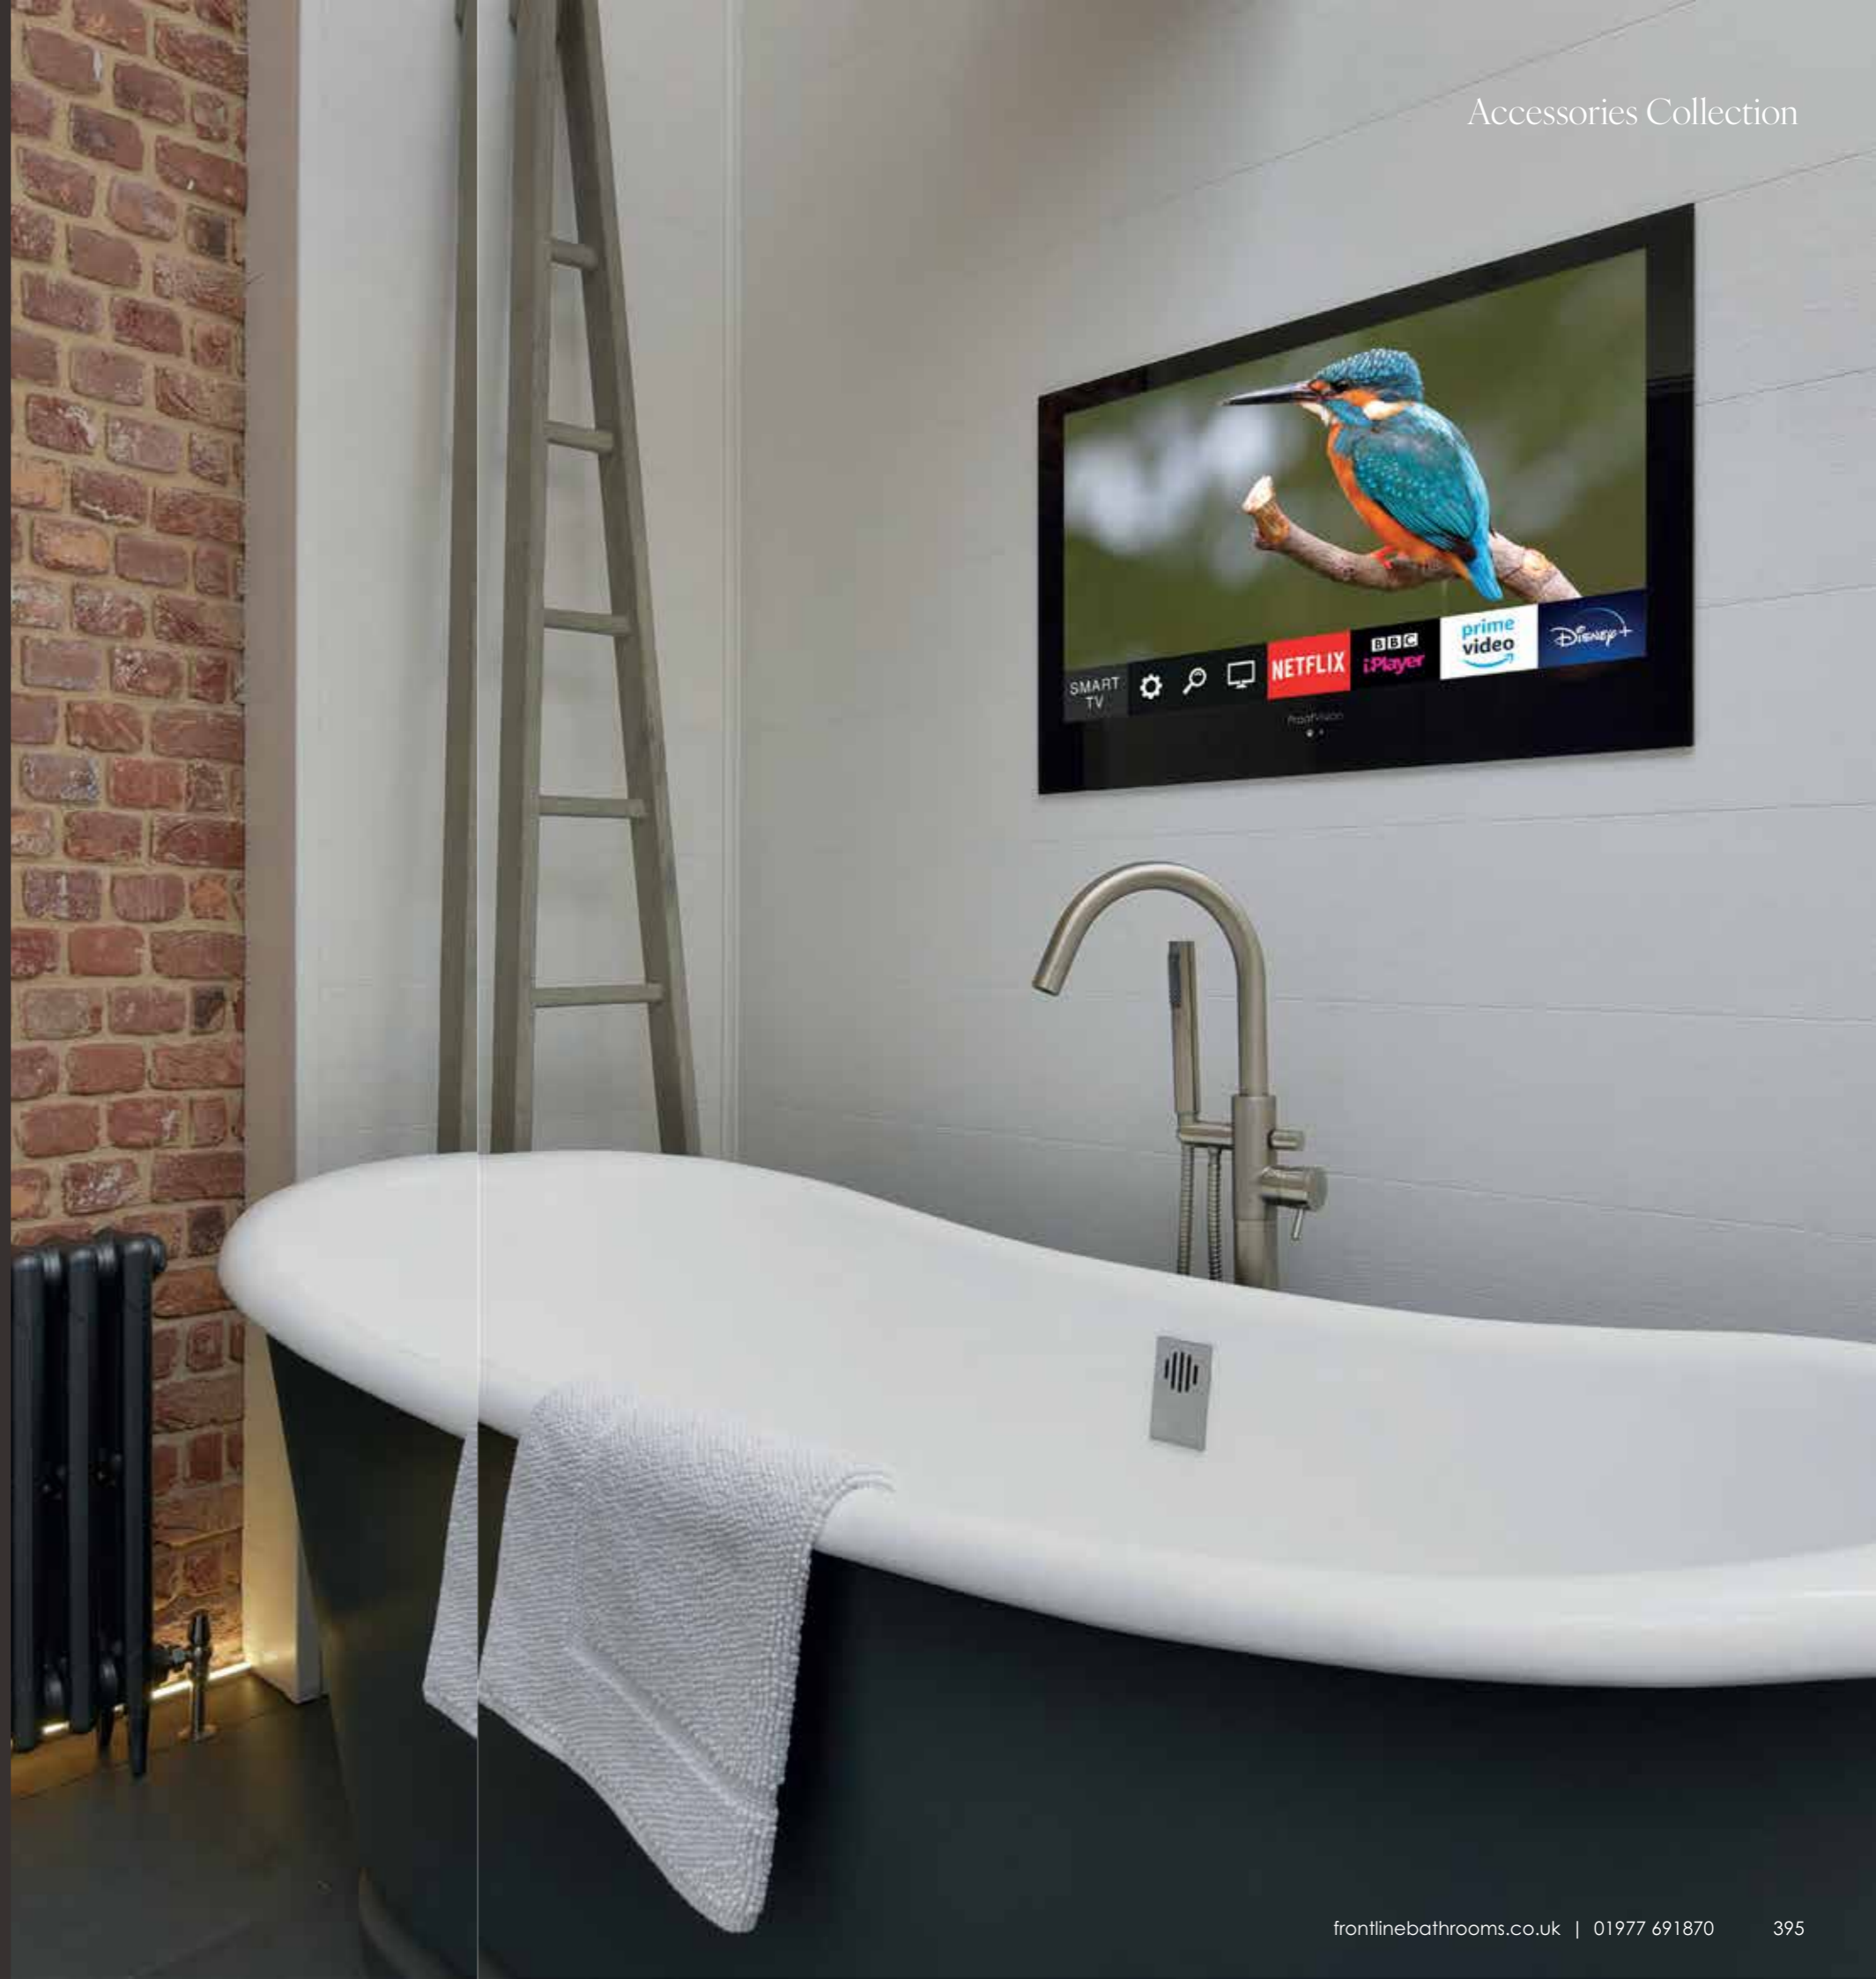

Accessories Collection

Complete your bathroom with practical accessories, including lighting, bathroom technology and convenient shaver sockets.

CONTENTS

Lighting and Ventilation	396 - 397
Shaver Sockets	398 - 399
Bathroom Technology	400 - 401