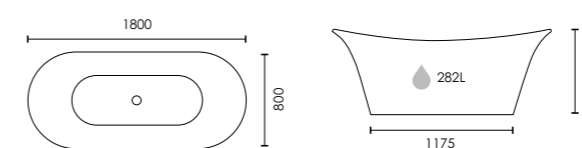

Bow

Twin-skinned luxury freestanding double-ended traditional bath with integrated white waste

1800 x 800mm

WHITE
F05963

£1,999

GRAPHITE
F05964

£2,249