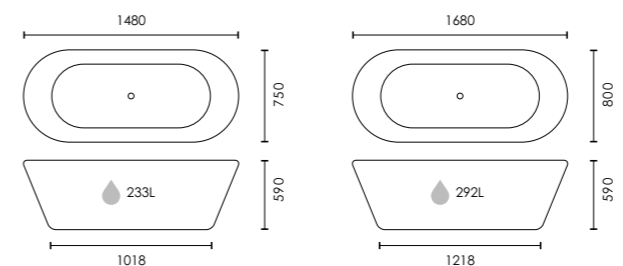

Summit

Twin-skinned luxury freestanding double-ended bath

1480 x 750mm **F05283** **£1,875** | 1680 x 800mm **F05248** **£1,999**

Space Saving | ↔ |

Colour customisation available