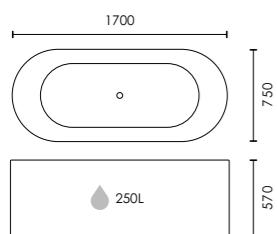

1700 x 750mm
F11335

£1600

 Colour customisation available

Bow

Twin-skinned luxury freestanding double-ended traditional bath with integrated white waste

1800 x 800mm

WHITE
F05963

£1,999