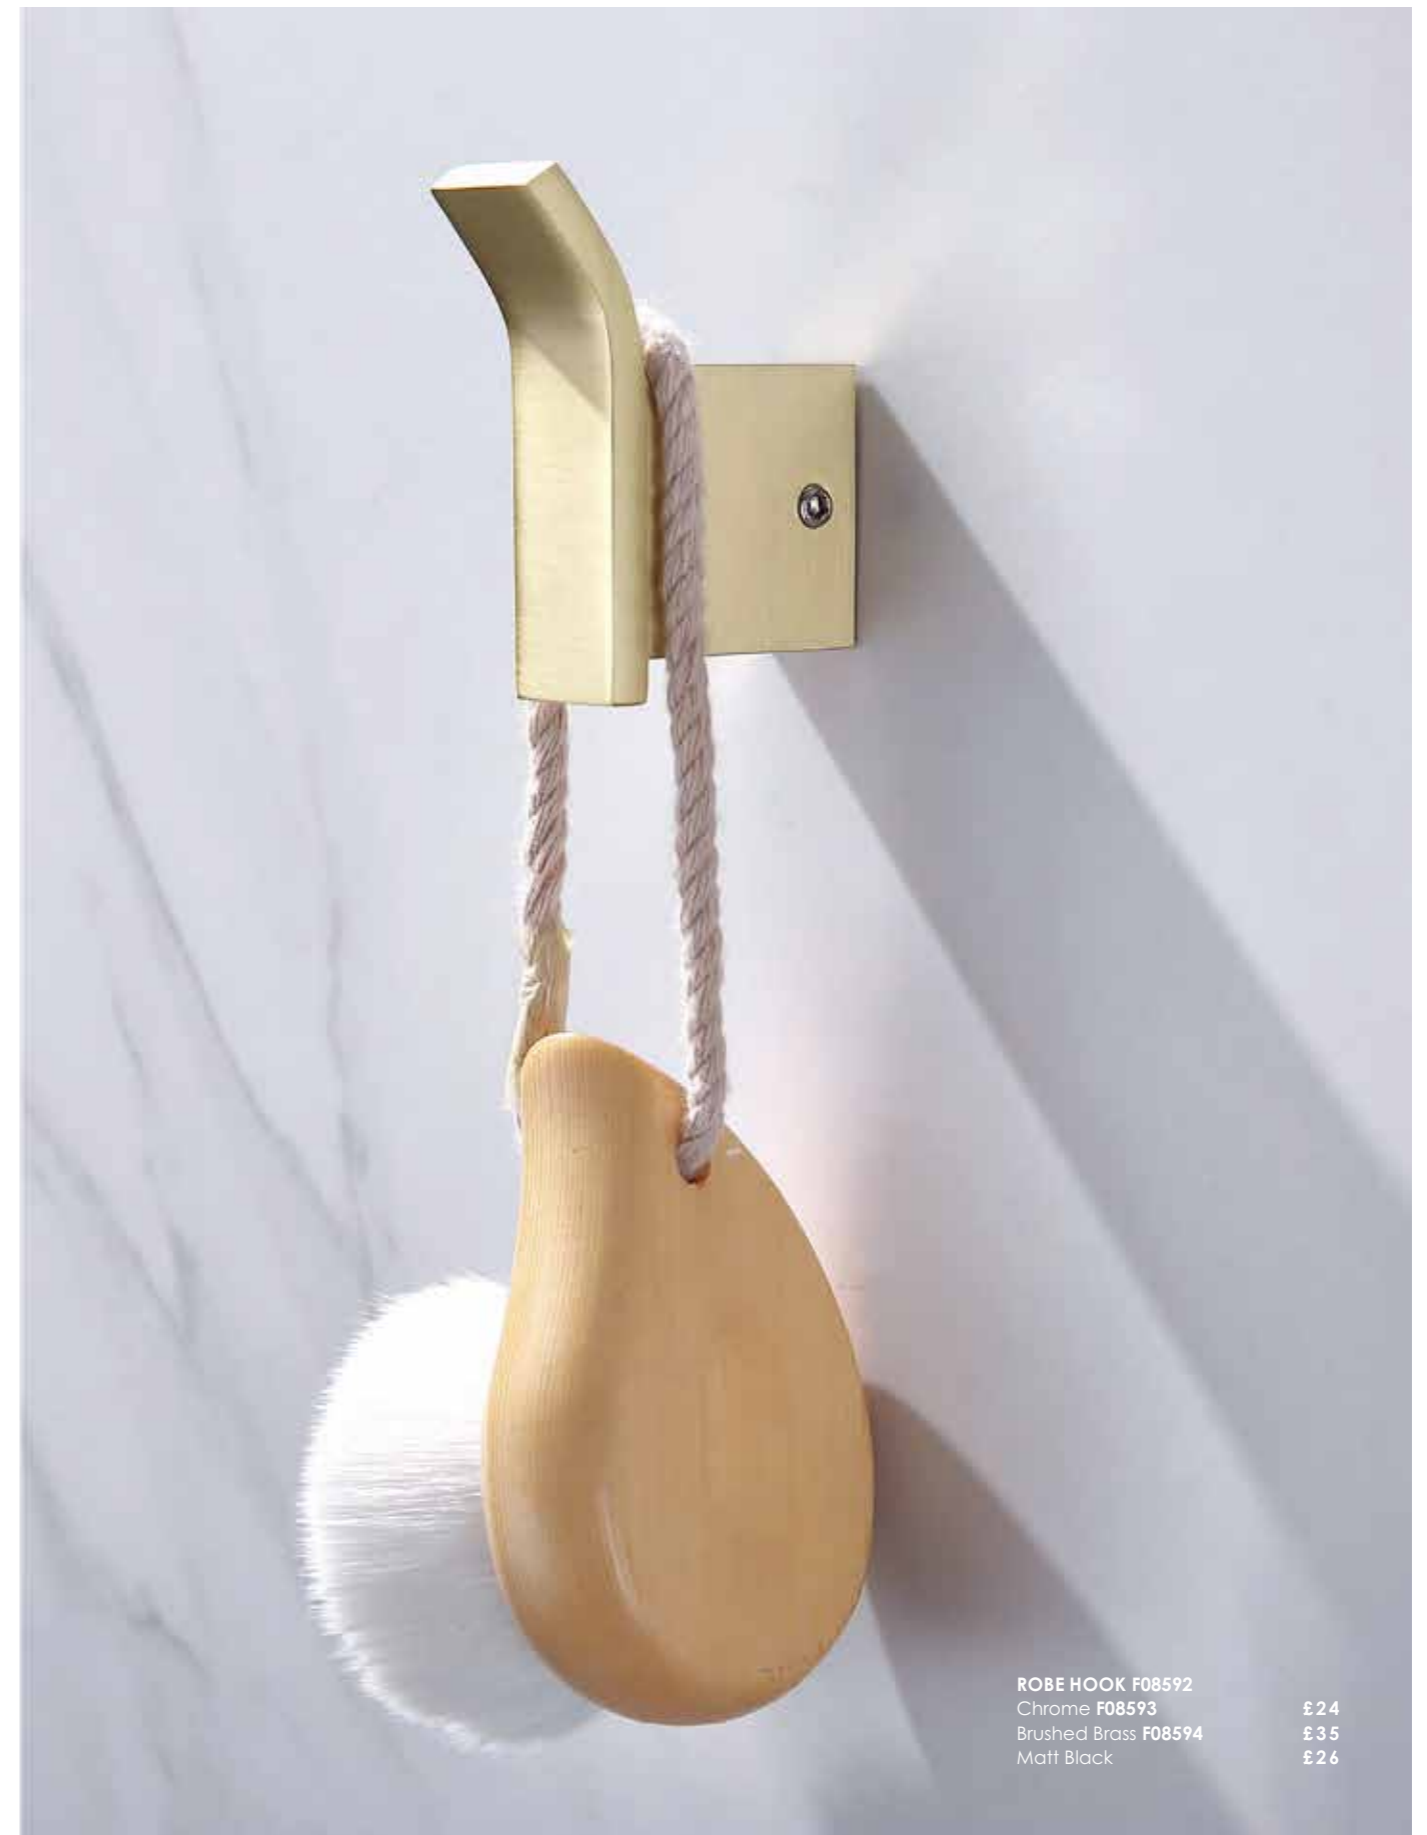

SUMI TOWEL HOLDER 375MM
 ● F10870 Chrome £85
 ○ F10871 White £85
 ● F10872 Black £85

ROBE HOOK F08592
 Chrome F08593 £24
 Brushed Brass F08594 £35
 Matt Black £26

Brassware collection

From basin taps to stylish showers, our brassware collection combines modern design with dependable performance. Available in a range of finishes, each piece is crafted from solid brass with ceramic disc technology for smooth control and lasting quality.