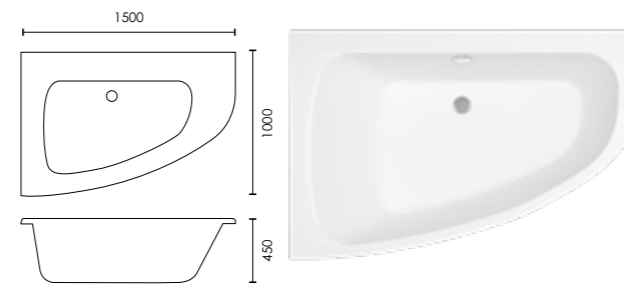

Cleo

Available with:

	Capacity	Standard
1500 x 1000mm LH	241L	F05204 £649
1500 x 1000mm RH	241L	F05205 £649
Corner panel	F05215 £245	

Left hand bath shown.