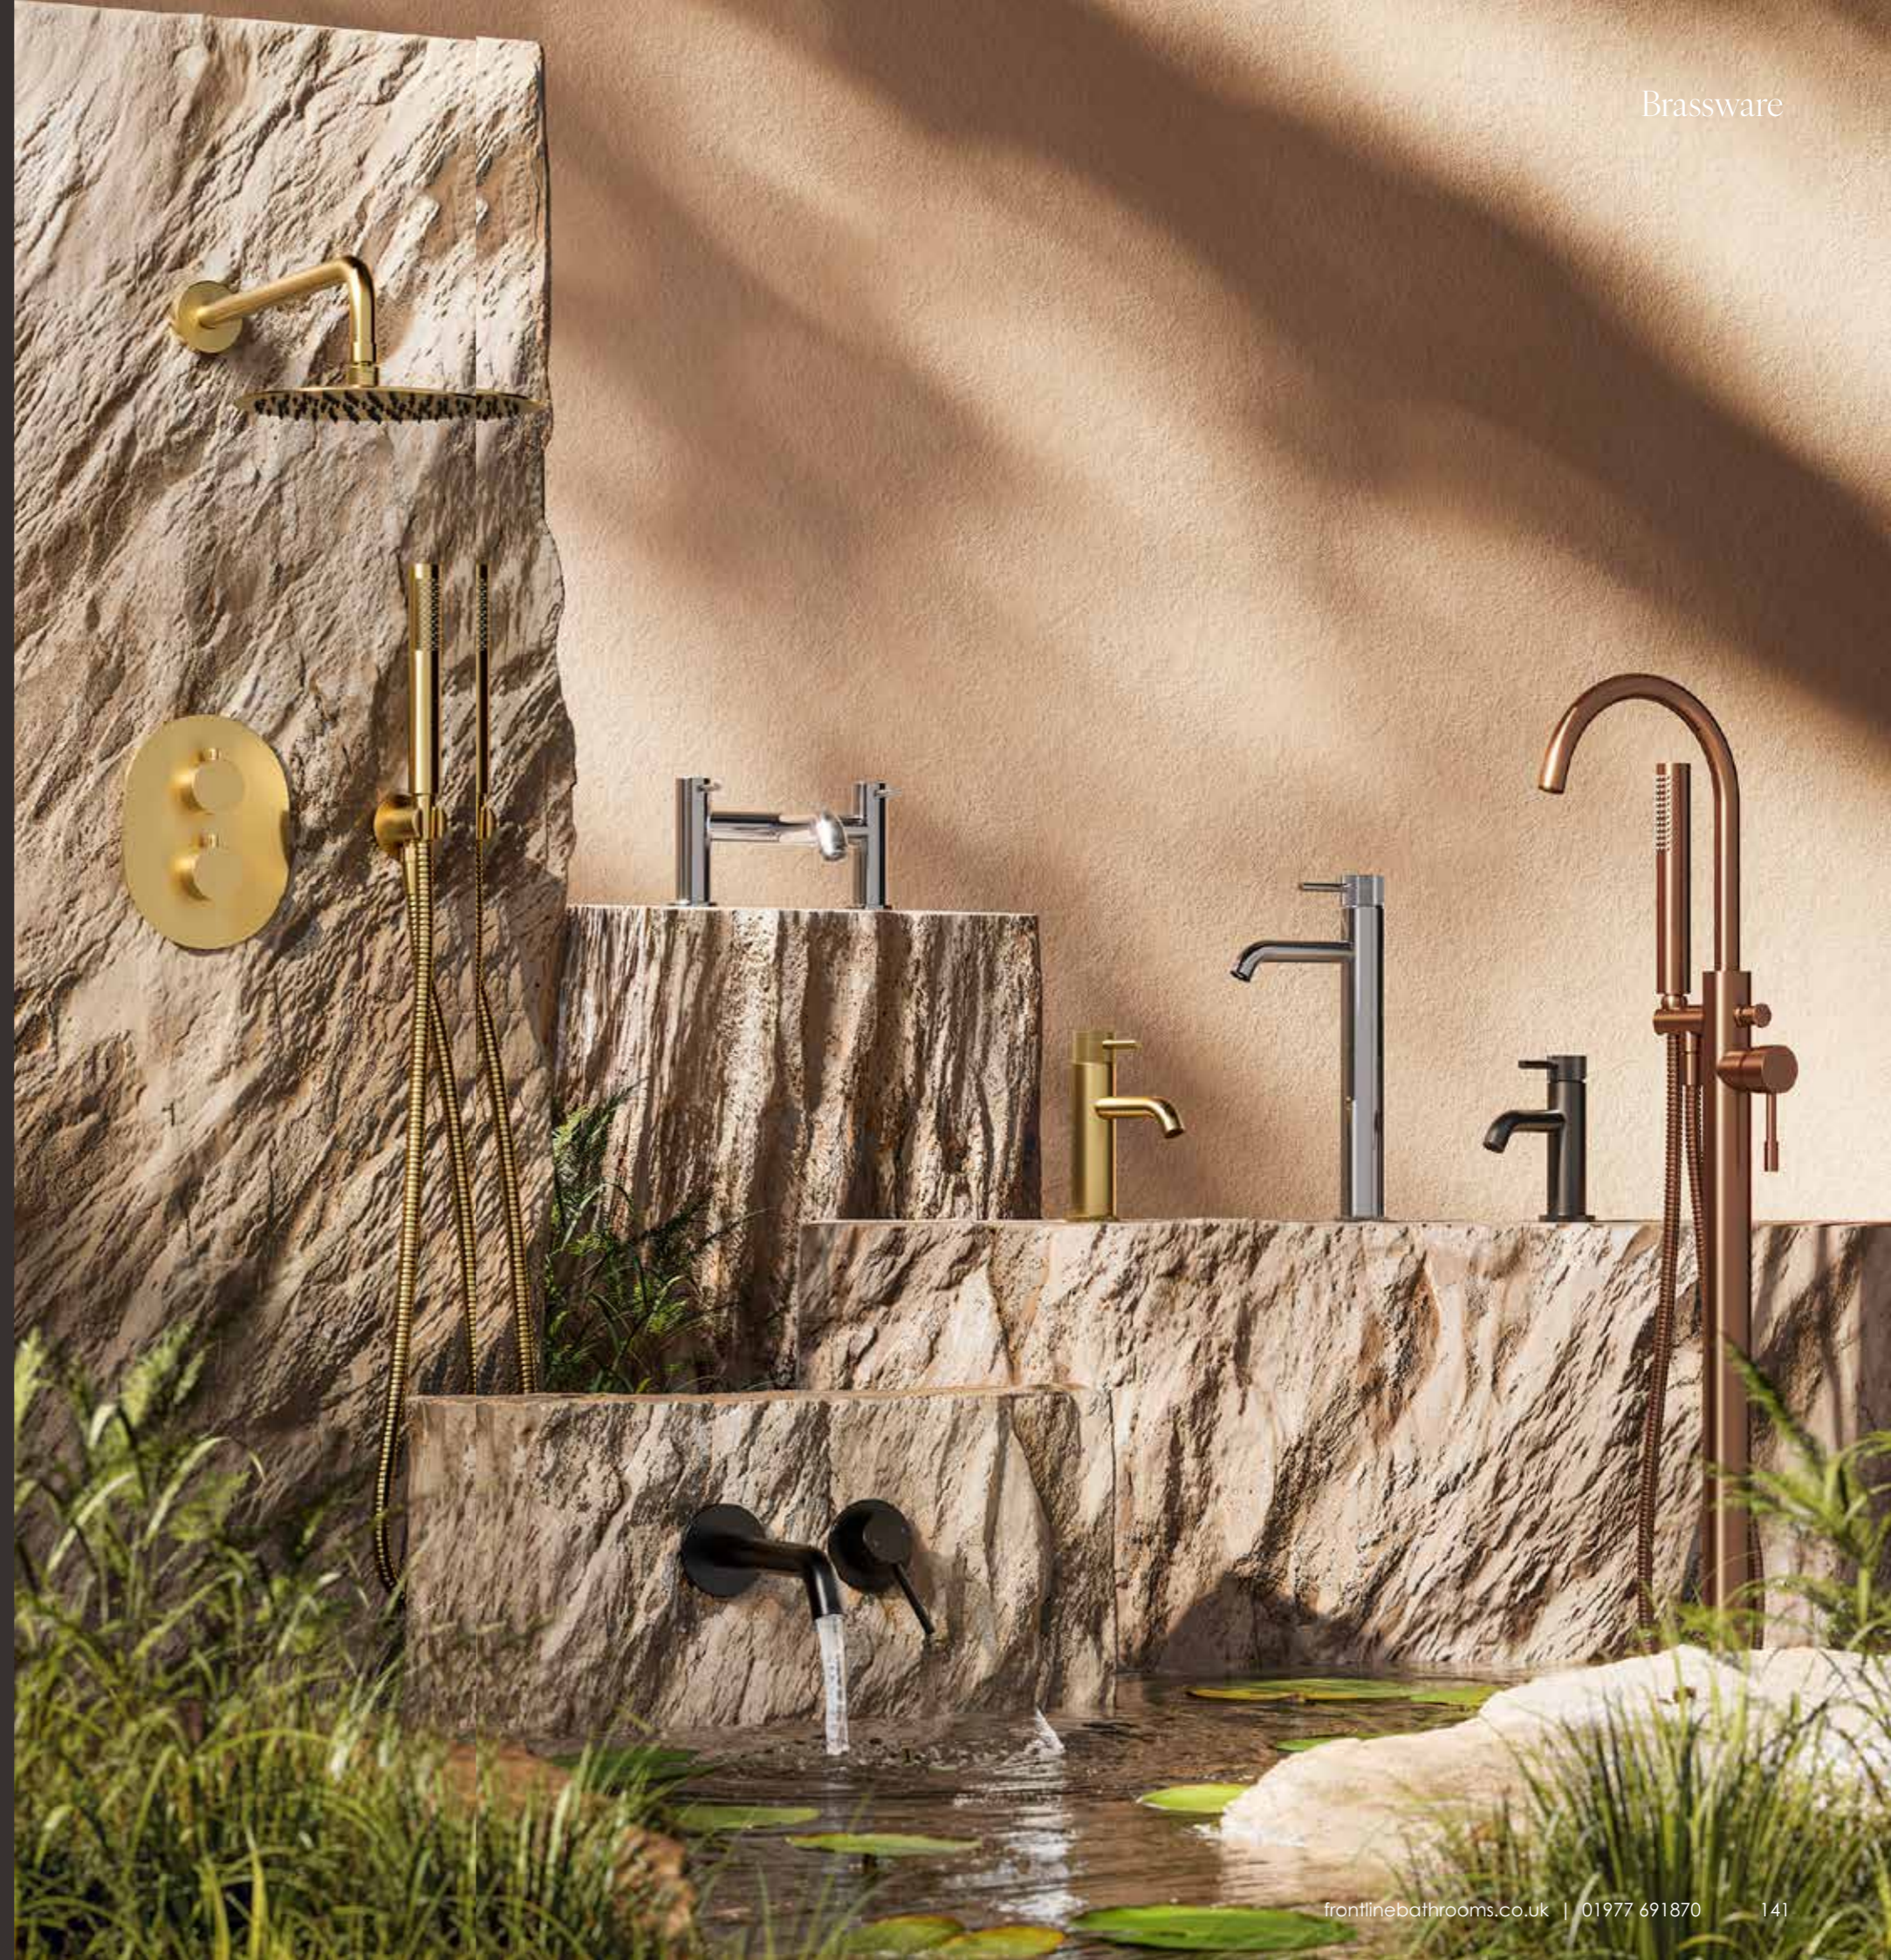

Brassware collection

From basin taps to stylish showers, our brassware collection combines modern design with dependable performance. Available in a range of finishes, each piece is crafted from solid brass with ceramic disc technology for smooth control and lasting quality.

CONTENTS

Basin & Bath Fillers

Brushed Brass	144 - 155
Chrome	156 - 187
Matt Black.....	188 - 201
Gunmetal.....	202 - 207
Brushed Bronze	208 - 211

Wastes & Accessories	212 - 213

Shower Brassware

Chrome	214 - 223
Matt Black.....	224 - 229
Brushed Brass	230 - 231
Gunmetal & Brushed Bronze.....	232 - 233
Traditional Showers	234 - 235