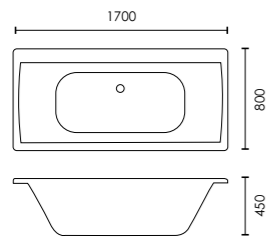

Oporto

Available with:

	Capacity	Standard	Tungstenite
1700 x 800mm	206L	-	F05200 £689
1800 x 800mm	211L	F05192 £679	F05201 £825
1900 x 800mm	243L	-	F05202 £915
1900 x 900mm	286L	-	F05203 £915
1800 x 800mm 10 Jet Whirlpool Bath		F05172 £1,599