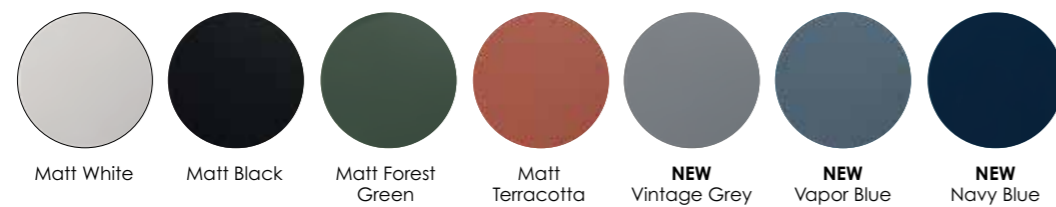

7 beautiful finishes to choose from