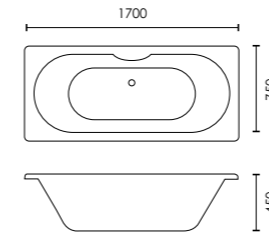

Luna

Available with:

	Capacity	Standard
1700 x 750mm	172L	F05191 £579
1700 x 750mm 6 Jet Whirlpool Bath	172L	F05171 £1,200
1700 x 750mm 10 Jet Whirlpool Bath	172L	F05170 £1,575