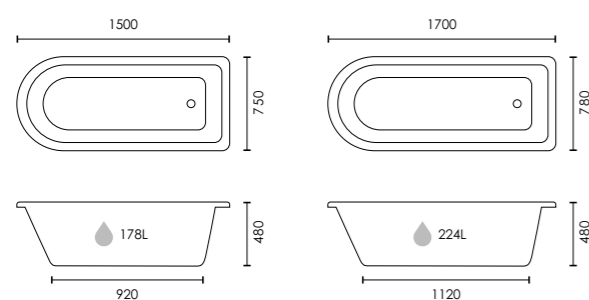

Hatton

Single-ended freestanding bath, suitable for use with a bath screen.

1500 x 750mm
F10427 £749
1700 x 780mm
F10428 £789

Colour customisation available