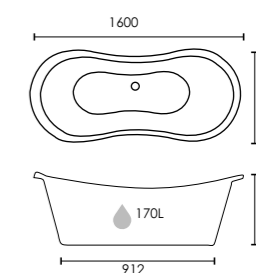

Blenheim

Double-ended freestanding bath

1600 x 720mm
F10425 **£789**
(Bath feet required)

Space Saving | <-> |

Colour customisation available

i or bath feet see page 263

Available with brass, black, Chrome or white feet - See page 263

Camden

Single-ended freestanding slipper bath

1550 x 750mm
F10426 **£749**
(Bath feet required)

Space Saving | <-> |

Colour customisation available

i For Holborn brassware see page 246