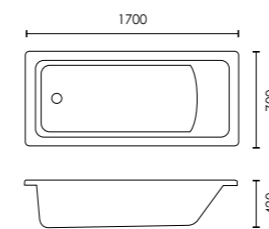

Chic²

	Capacity	Standard	Tungstenite
1700 x 700mm	188L	F05270 £399	F05271 £549
1700 x 750mm	225L	F05272 £435	F05273 £465
1800 x 800mm	258L	F05274 £439	F05275 £575