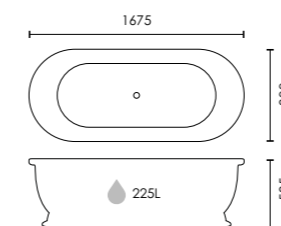

i For waste kits & coordinating covers see p.213
Colour customisation available

Perfect with...