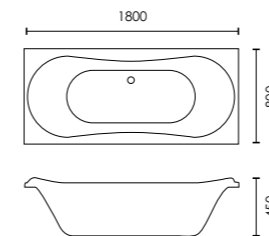

Luna

Available with:      

	Capacity	Standard
1700 x 750mm	172L	F05191 £579
1700 x 750mm 6 Jet Whirlpool Bath	172L	F05171 £1,200
1700 x 750mm 10 Jet Whirlpool Bath	172L	F05170 £1,575

Comet

Available with:      