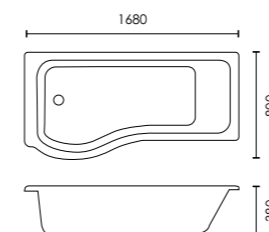

Lagoon

Available with:

	Capacity	Standard
1200 x 1200mm	225L	F05699 £915
1200mm Corner panel	-	F05697 £279

Compact 'P'

Available with:     

Right hand bath shown

	Capacity	Standard	Tungstenite
1680 x 800mm LH	175L	F07424 / F07420 £450	F07425 / F07420 £609
1680 x 800mm RH	175L	F07428 / F07420 £450	F07429 / F07420 £609
Acrylic bath end panel (Bath price includes bath and front panel)	-	F07421 £85	