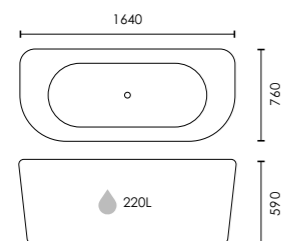

Osyn

Acrylic freestanding back to wall bath reinforced with stone resin. Features a tap ledge for the option of wall or deck mounted bath mixers.

Waste and overflow to be ordered separately.

F10813 L1640 x W760 x H590mm **£1600**

OSYN PROFESSIONALLY PAINTED IN AN EGGHELL FINISH.

1 For waste kits & coordinating covers see p.213

Colour customisation available

Mosoa

Acrylic freestanding bath reinforced with stone resin. Featuring a clever tap ledge, giving you the flexibility to choose either freestanding or deck-mounted bath mixers.

Waste and overflow to be ordered separately.

F10822 L1500 x W800 x H600mm **£1600**
F10823 L1675 x W800 x H600mm **£1600**