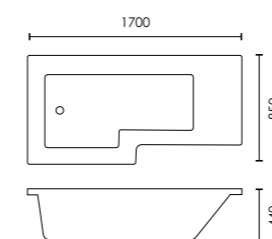

Blok 'L'

Available with:

Right hand bath shown