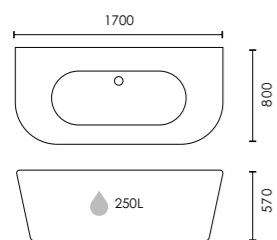

1655 x 745mm
F09345

£1,559

 Colour customisation available

Siena

Thin-edged, twin skinned luxury freestanding back to wall bath with waste

1700 x 800mm
F09815

£1,749

 Colour customisation available