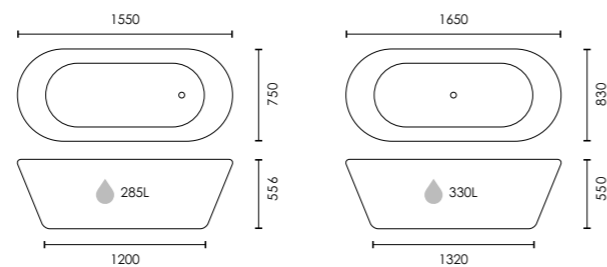

Cusco

Solid surface luxury round stone resin freestanding double-ended bath with integrated waste and milled overflow - Matt White

L1550 x W750 (weight: 105kg)
F09056
L1650 x W830 (weight: 110kg)
F09058

£2,349
£2,569

Space Saving | ↔ |

Colour customisation available