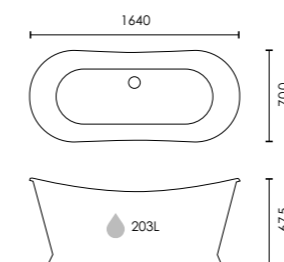

Victoria

Twin skinned double-ended freestanding bath

1640 x 700mm
F09344

£1,649