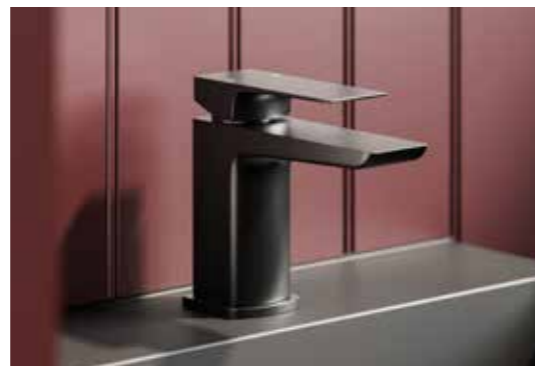

Brassware designed for style & performance

Explore some of our most popular brassware collections, loved for their refined design and wide choice of statement finishes.

Mineral Flute

Mineral Flute combines smooth contemporary shaping with a stylish fluted detail, bringing subtle texture and a premium, design-led touch to the bathroom.

New

Azar

Azar pairs smooth modern lines with tactile knurled detailing, creating a contemporary look with added texture and grip for a refined, design-led finish.

Mineral

Mineral's smooth curves and clean profile create a soft, contemporary look that works beautifully in modern bathrooms.

Sabre

Sabre features sharp, contemporary lines and a streamlined profile, creating a bold modern look with smooth, reliable control for everyday use.

WRAS Approved

Many taps in our collection are WRAS approved, meeting strict UK water regulations for material safety and water quality. Look for the WRAS badge on approved products.

Water Pressure

Understanding your home's water pressure helps you choose the right tap or shower. If in doubt, your plumber will be able to advise.

Trusted Performance

All Aqua brassware is crafted from solid brass and fitted with smooth, long-lasting ceramic disc cartridges for reliable performance.

With a lifetime guarantee on the brassware and a five-year guarantee on internal cartridges, you can choose your style with complete confidence.

Lifetime guarantee on brassware

5 years guarantee on internal cartridges

PVD Finish

PVD Technology

Selected brassware features a PVD finish, offering exceptional durability, improved scratch resistance and long-lasting protection against tarnishing.