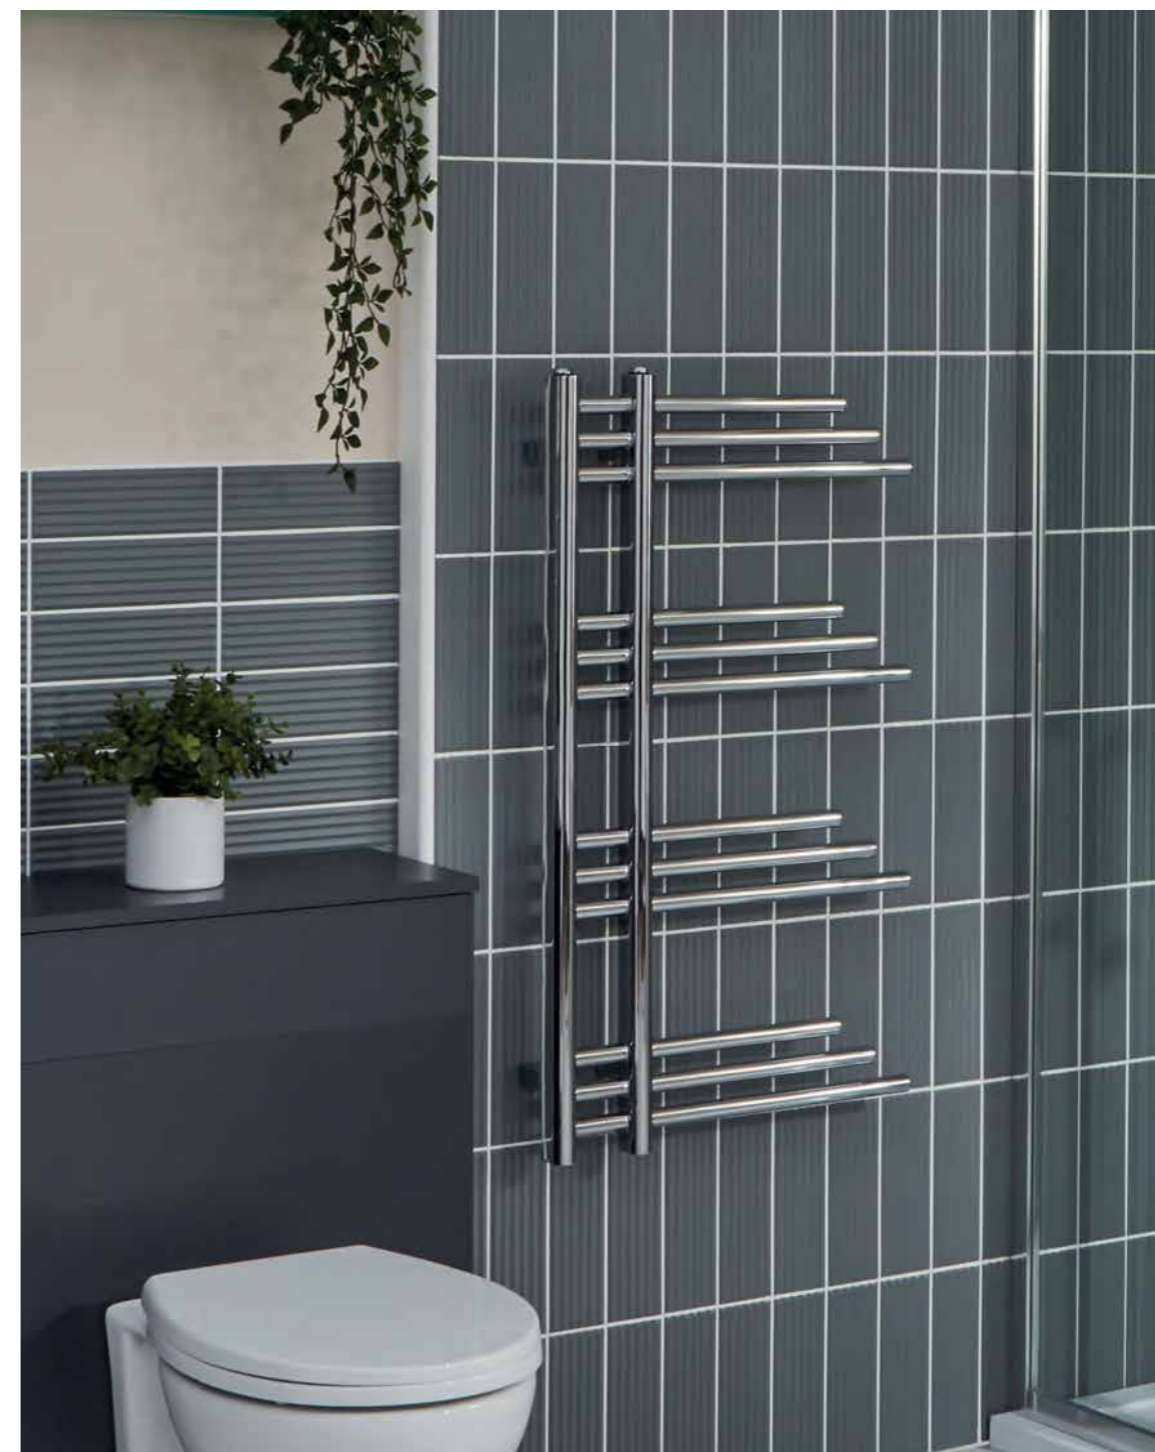

500mm Wide Sphere

	Colour	BTUs	Element	
12 Bars - 900mm Height				
●	F09256 Chrome	1095	300W	£315

i For matching valves see page 392