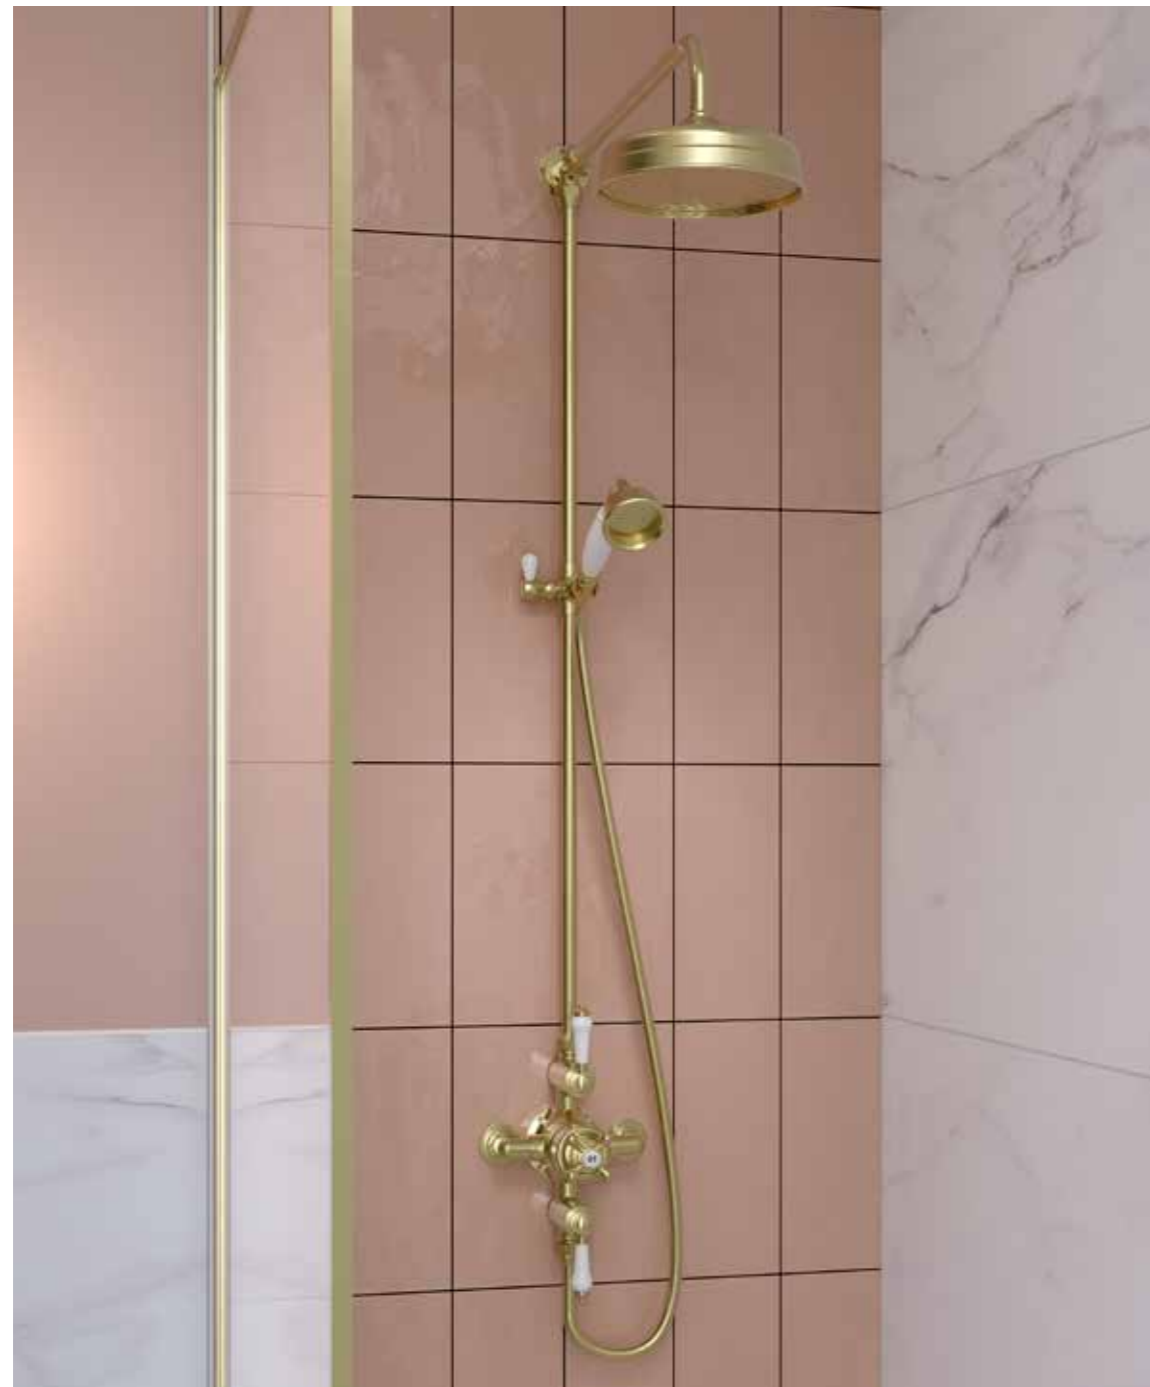

3) Choose your shower head & arm:

SHOWER HEAD AND ARM 300mm

- F09906 Chrome £100
- F09907 Brushed Brass £129

Bathing

From boutique glamour to Zen-like calm, Aqua baths create a sanctuary at home. With a wide choice of shapes, styles and sizes, there's a design for every space and every mood.