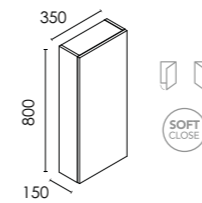

1. **350MM DAI 1 DOOR WALL UNIT**
   W350 x H800 x D150
2. F10897 Gloss White £384
   - F11067 Matt Sand £384
   - F10899 Nordic Oak £384
   - F10898 Samara Ash £384