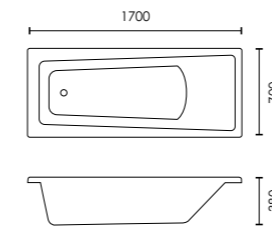

Atlanta

Available with:

	Capacity	Standard	Tungstenite
1400 x 700mm	118L	-	F05228 £555
1500 x 700mm	129L	-	F05226 £555
1600 x 700mm	133L	-	F05224 £555
1700 x 700mm	141L	F05189 £359	F05199 £520
1700 x 750mm	159L	-	F05230 £490
1700 x 700mm 6 Jet Whirlpool Bath		F05168 £1,050	