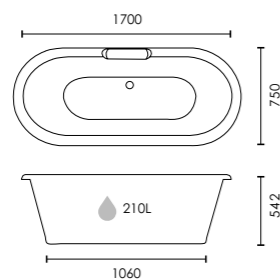

Space Saving | <-> |

 Colour customisation available

i For Holborn brassware see page 246

Wentworth

Double-ended freestanding bath

1700 x 750mm
F10429
 (Bath feet required)

£789

Space Saving | ↔ |