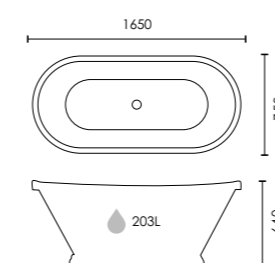

Empire

Double-ended freestanding bath with integrated waste

1650 x 750mm
F08170

£1,495

Colour customisation available