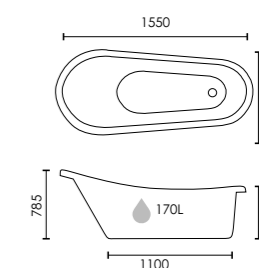

Space Saving | <-> |

 Colour customisation available

i For Holborn brassware see page 246

Wentworth

Double-ended freestanding bath

1700 x 750mm
F10429
 (Bath feet required)

£789

Space Saving | ↔ |