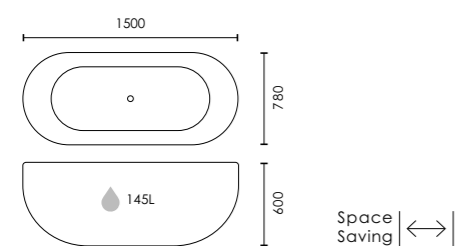

Minuet

Acrylic compact freestanding bath reinforced with stone resin. Waste and overflow included.

F10808 L1500 x W780 x H600mm **£1600**

i For waste kits & coordinating covers see p.213
Colour customisation available

Perfect with...