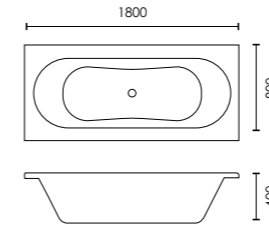

Duo bath shown

Duo

Available with:

	Capacity	Standard	Tungstenite
1700 x 700mm	152L	F05257 £399	F05258 £559
1800 x 800mm	195L	F05260 £499	-

Carrera

Available with:       

	Capacity	Standard	Tungstenite
1700 x 700mm	152L	F05286 £385	F05287 £529
1700 x 750mm	159L	F05288 £399	F05289 £555
1700 x 800mm	167L	F05290 £435	F05291 £575
1800 x 800mm	182L	F05292 £449	F05293 £580