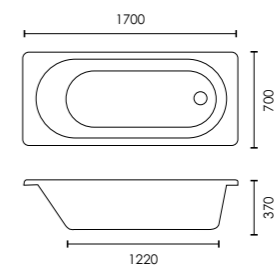

Duo

	Capacity	Standard	Tungstenite
1700 x 700mm	162L	F09357 £299	F09358 £380

Bath Screens see pages 288-291