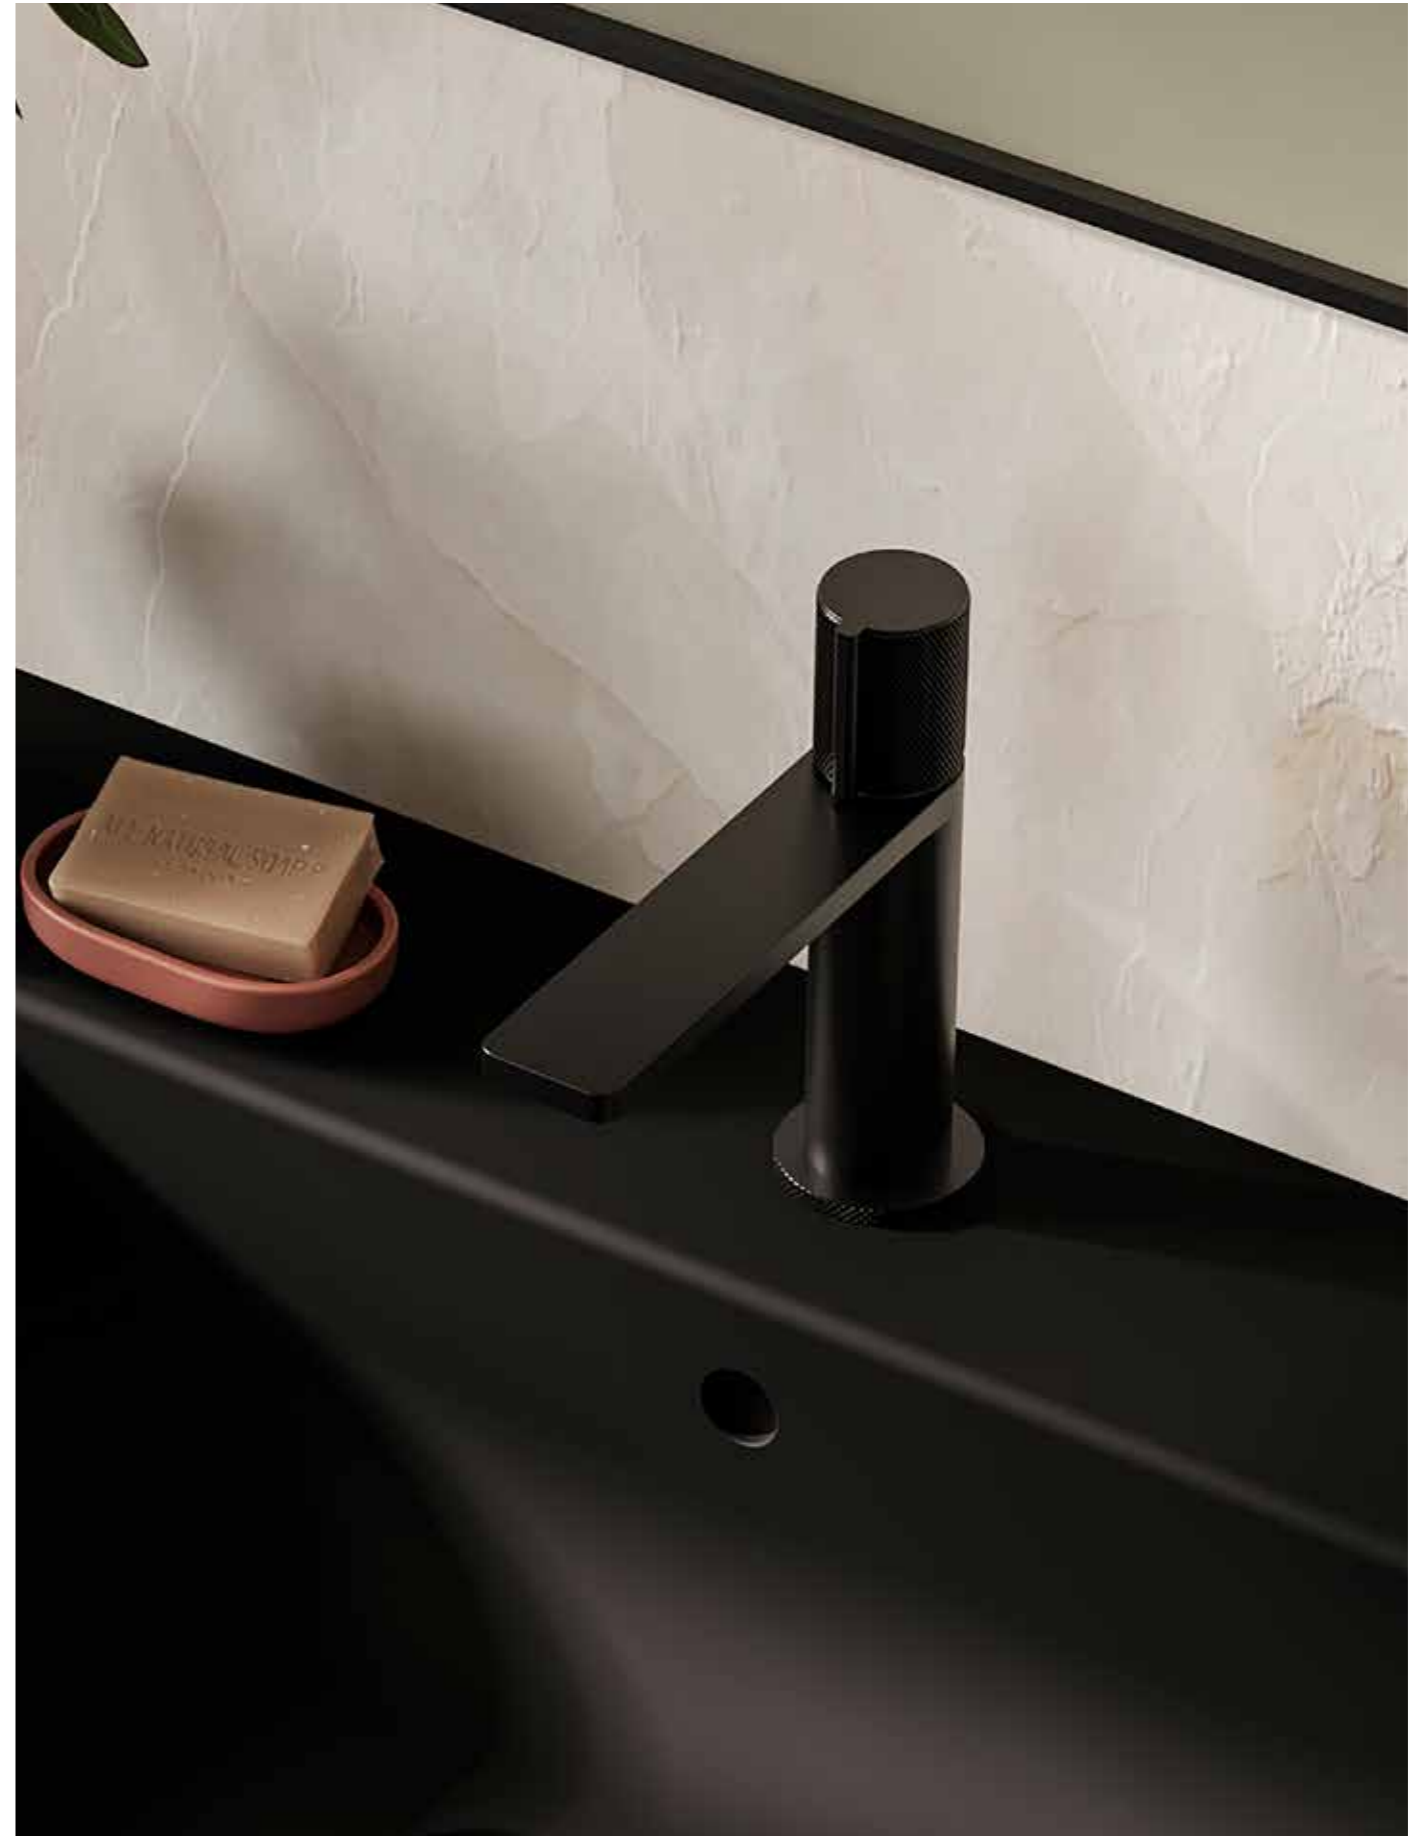

SQUARE CASCADE BATH FILLER AND WASTE
F07520 £119
(Requires valve to operate)

i For matching overflow cover please see page 212

Desio Matt Black

BASIN MIXER INC WASTE
F08521 - £189

TALL BASIN MIXER
F08523 - £259