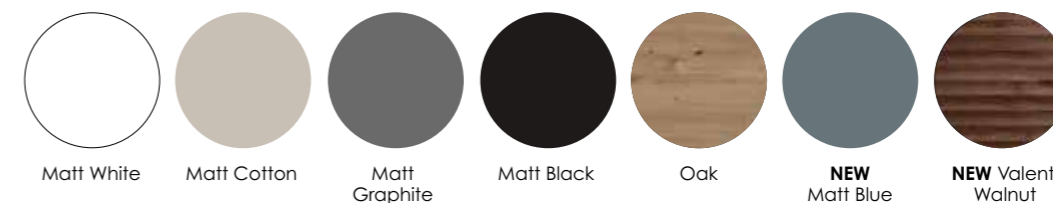

1) Choose your unit:

- F09362 Matt White £649
- F09364 Matt Cotton £649
- F09365 Matt Graphite £649
- F09363 Matt Black £649
- F09821 Oak £649
- F11290 Matt Blue NEW £649
- F11292 Valenti Walnut NEW £649

- F09366 Matt White
- F09368 Matt Cotton
- F09369 Matt Graphite
- F09367 Matt Black
- F09822 Oak
- F11291 Matt Blue NEW
- F11293 Valenti Walnut NEW

- £689 ○ F09378 Matt White £485
- £689 ● F09380 Matt Cotton £485
- £689 ● F09381 Matt Graphite £485
- £689 ● F09379 Matt Black £485
- £689 ● F09823 Oak £485
- £689 ● F11294 Matt Blue NEW £485
- £689 ● F11295 Valenti Walnut NEW £485