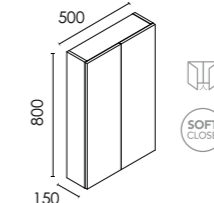

1. **500MM DAI 2 DOOR WALL UNIT**
   W500 x H800 x D150
2. F10900 Gloss White £422
   - F11068 Matt Sand £422
   - F10902 Nordic Oak £422
   - F10901 Samara Ash £422