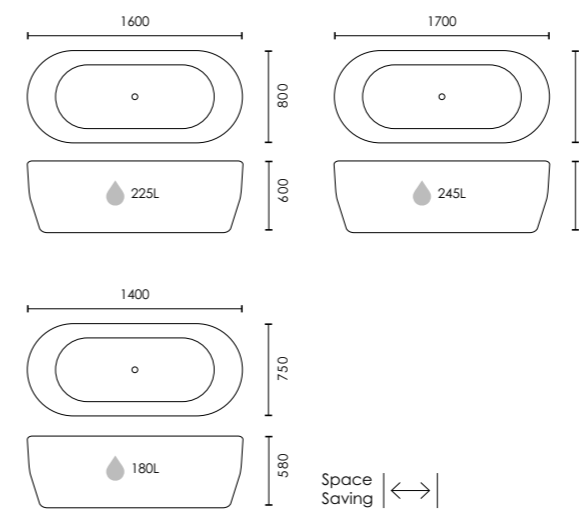

OVELIS PETITE 1400 BATH F10807	£1600
L1400 x W750 x H580mm	

 Colour customisation available

1 For waste kits & coordinating covers see p.213

Minuet

Acrylic compact freestanding bath reinforced with stone resin. Waste and overflow included.