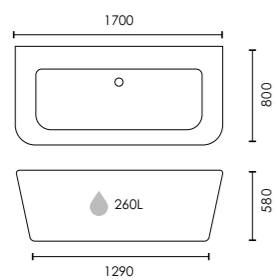

Mono

Thin-edged, twin skinned luxury freestanding back to wall bath with waste

1700 x 800mm
F06633

£1,749

Colour customisation available