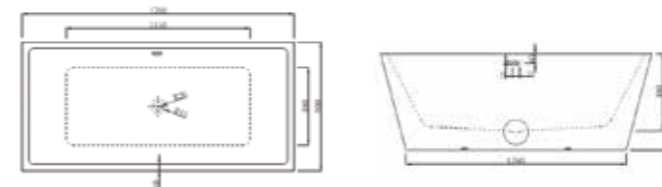

290L

Minimal	RRP	NOW	Code
1700 x 800mm Twin Skinned Double Ended Bath	£2,125	£999	P00560 FB490/00X