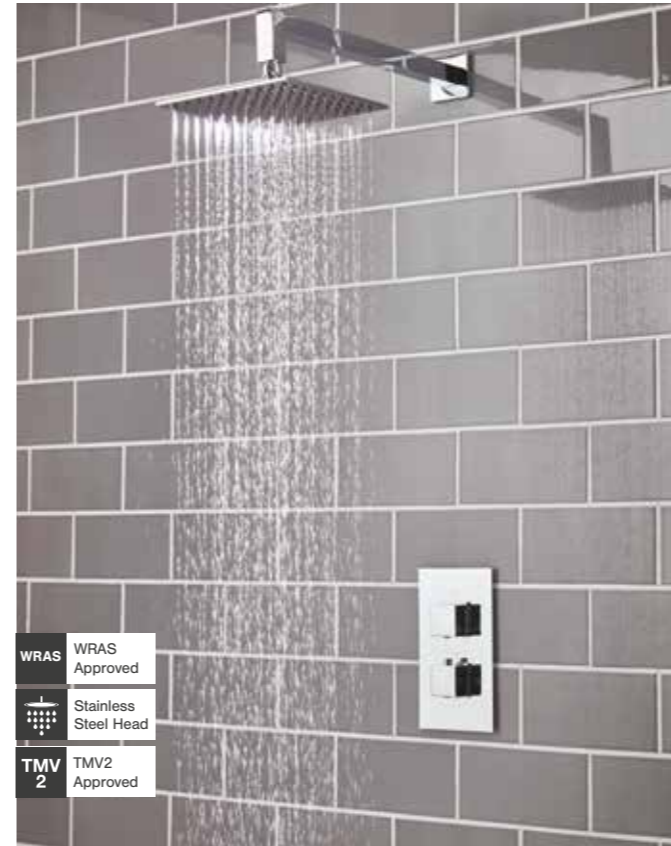

Shower Pack 1	Pressure	RRP	NOW	Code
Square Twin Concealed Valve with 200mm Head and Arm	P2	£623	£372	P00490 FB181/00X