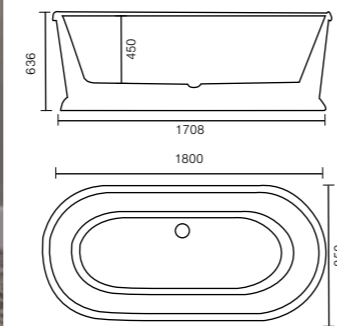

Pressure	RRP	NOW	Code
P2	£683	£378	P00561 FB83/00X

**OVER  
£1000  
OFF!**

Aphrodite	RRP	NOW	Code
1700 x 800 Double Ended Freestanding Bath	£3,033	<b>£1,364</b>	P01450 FB629/00X

237L

282L

Holborn Tub	RRP	NOW	Code
1800 x 850 Double Ended Freestanding Bath	£1,999	<b>£1,495</b>	P02479 FB567/00X