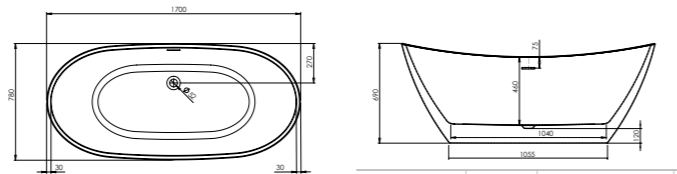

Aphrodite	RRP	NOW	Code
1700 x 800 Double Ended Freestanding Bath	£3,033	£1,364	P01450 FB629/00X

237L

282L

Holborn Tub	RRP	NOW	Code
1800 x 850 Double Ended Freestanding Bath	£1,999	£1,495	P02479 FB567/00X