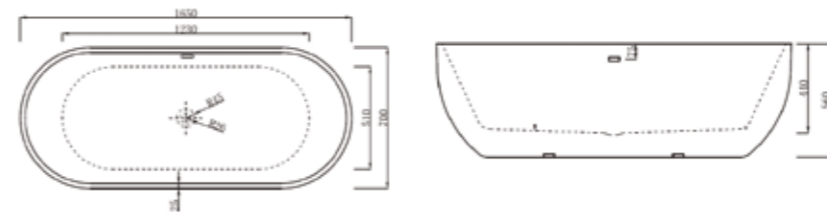

Freestanding Baths

237L

Modern	RRP	NOW	Code
1650 x 700mm Twin Skinned Double Ended Bath with Milled Integrated Waste	£2,309	£1,049	P02004 FB524/00X

237L

Modern	RRP	NOW	Code
1650 x 700mm Twin Skinned Double Ended Bath with Milled Integrated Waste	£2,099	£1,049	P00559 FB494/00X