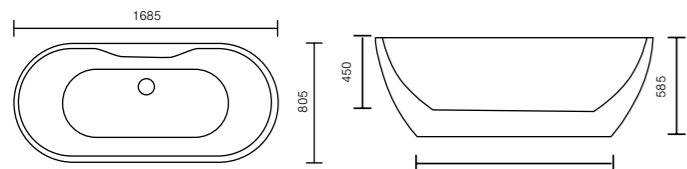

\*Please state Left Hand or Right Hand when ordering.

**Sleek**  
1685 x 800mm Twin Skinned Double Ended Bath

RRP	NOW	Code
£2,309	£1,049	P00558 FB515/00X

Freestanding Baths

250L

Savannah	RRP	NOW	Code
1680 x 800mm Double Ended Bath with Milled Integrated Waste	£1799	£1395	P02522 FB510/00X