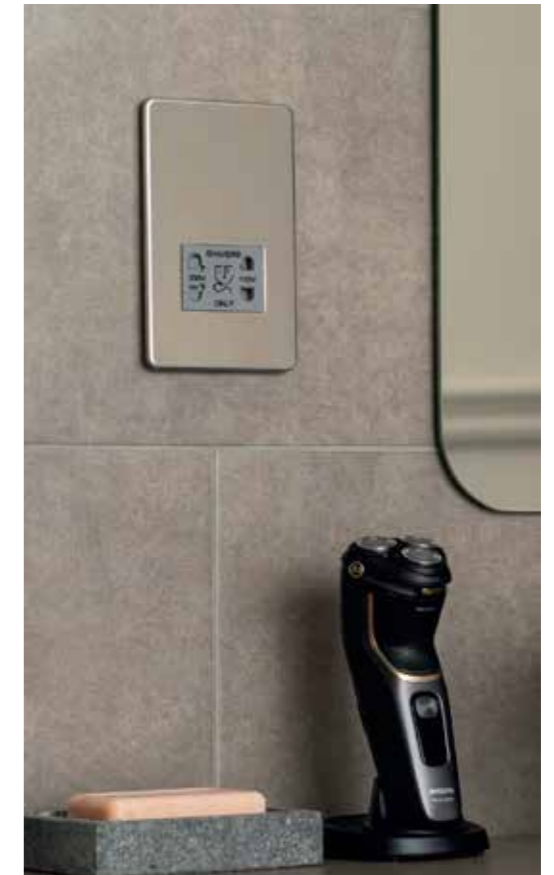

**Ventilation**

The Icon 15 is ideal in smaller applications, such as toilets, en-suites, shower rooms and small bathrooms. Recessed into the wall or ceiling, it is stylishly discreet even in the smallest space.

**Shaver Sockets**

Shaver sockets offer a simple, practical addition to the bathroom, providing convenient power where it's needed most.

- Built-in moisture gasket
- Multiple finishes
- Slim Profiles
- Made from quality materials
- Dual Voltage
- CE Compliant